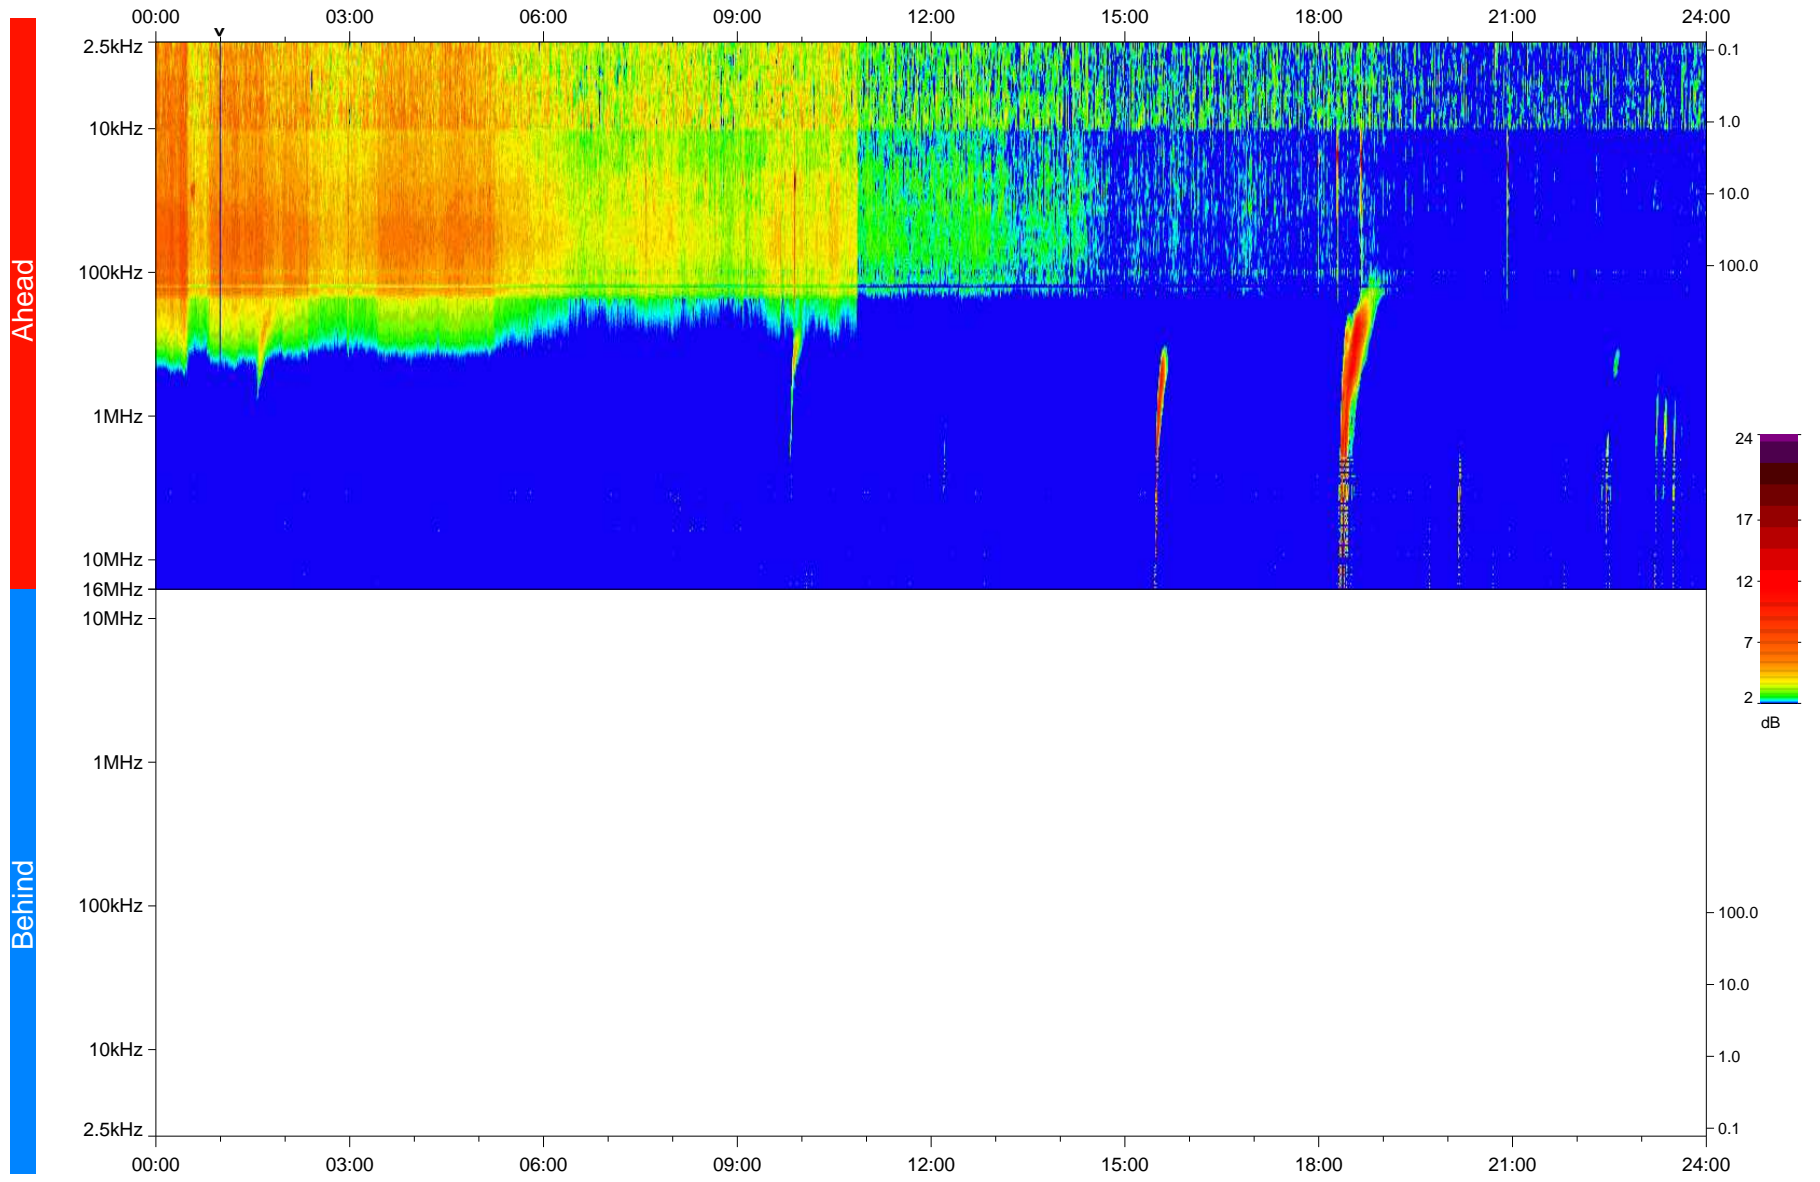

STEREO/WAVES Daily Summary - 17-Nov-2020 (DOY 322)

Ahead source file: swaves_ahead_2020_322_1_05.fin
Ahead PSE Angle: -58.5°

Behind PSE Angle: 57.7°
Behind source file: No STEREO-B data

Time (UTC)

file: stereo_swaves_daily-summary_color_20201117_v04
made by: space.umn.edu on macOS with IDL 8.8.2 on 2022-10-03 19:19:49, with TLib V945 / dynspec V311