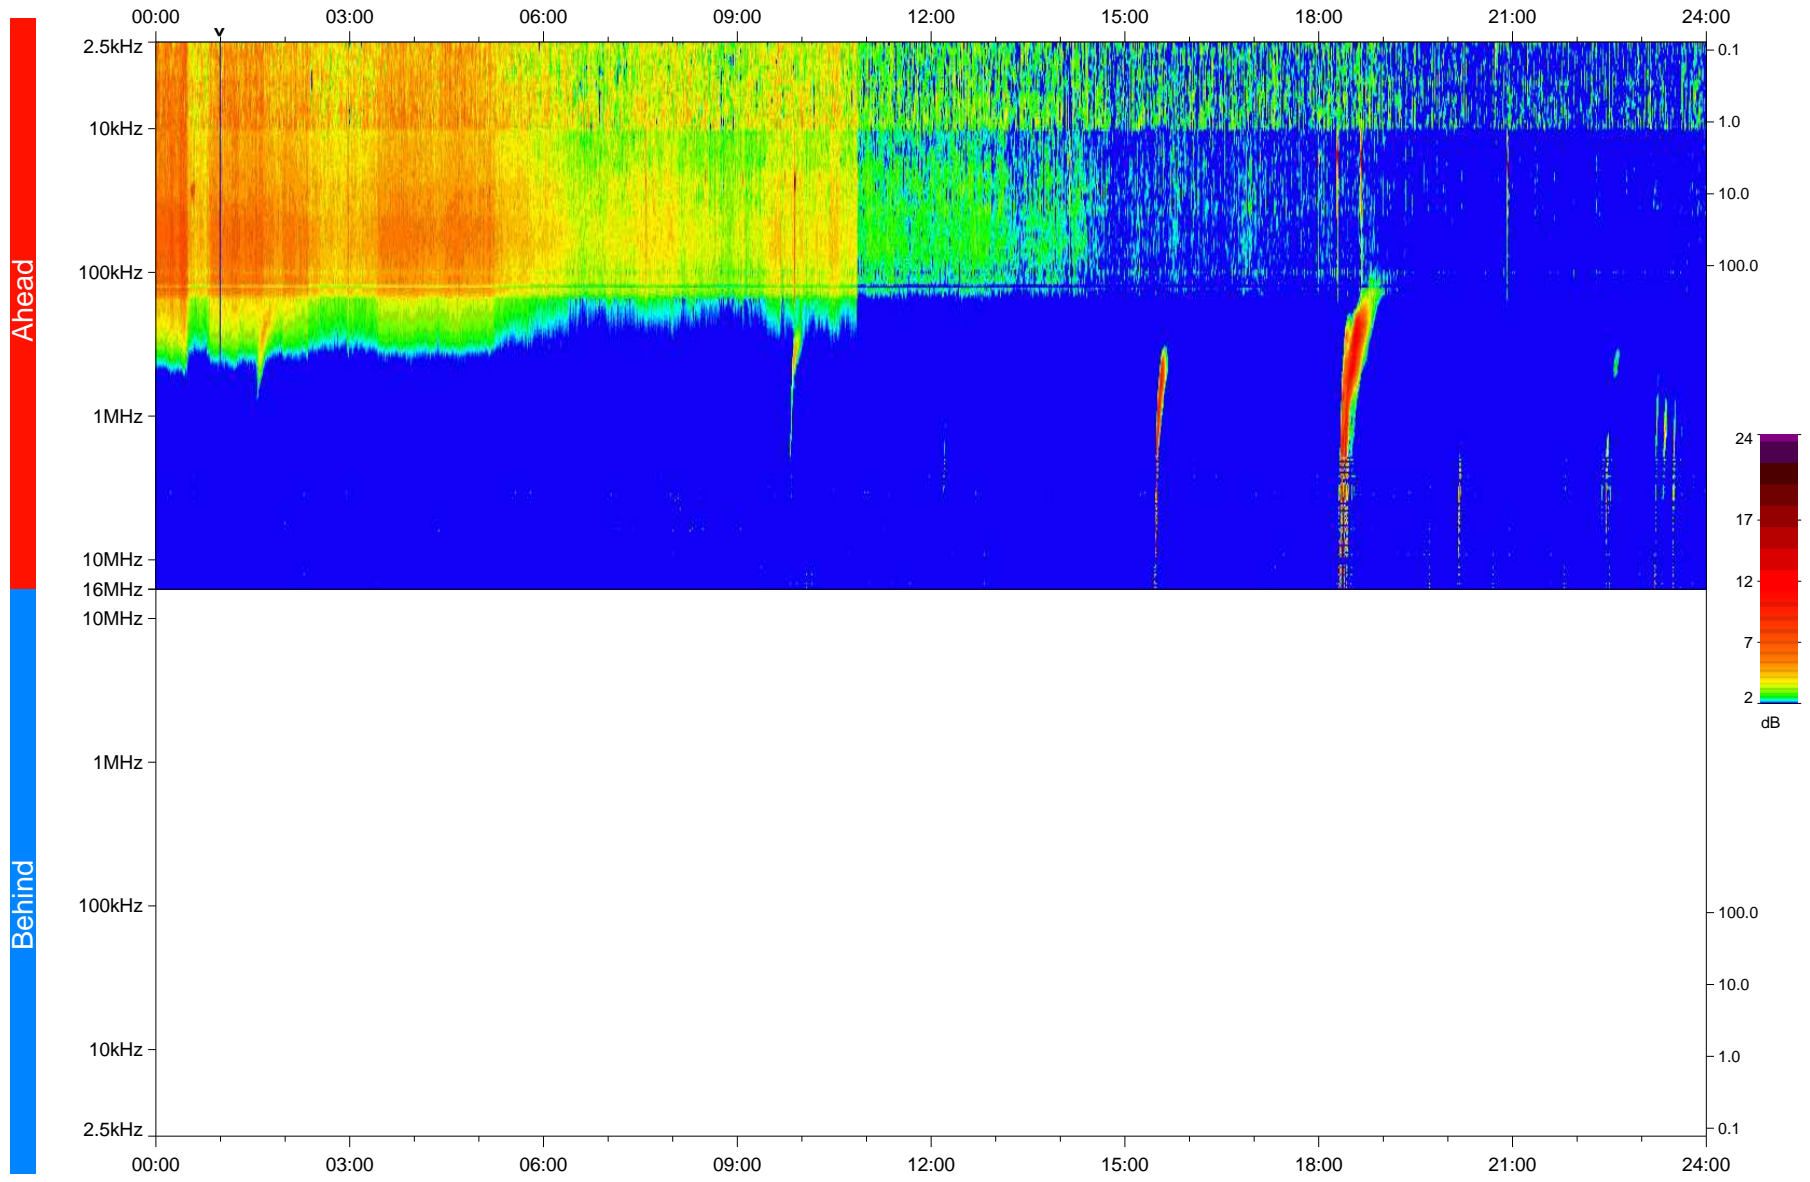

STEREO/WAVES Daily Summary - 17-Nov-2020 (DOY 322)

Ahead source file: swaves_ahead_2020_322_1_05.fin
Ahead PSE Angle: -58.5°

Behind PSE Angle: 57.7°
Behind source file: No STEREO-B data

Time (UTC)

file: stereo_swaves_daily-summary_color_20201117_v03
made by: space.umn.edu on macOS with IDL 8.8.2 on 2022-09-15 18:14:00, with TMLib V945 / dynspec V311