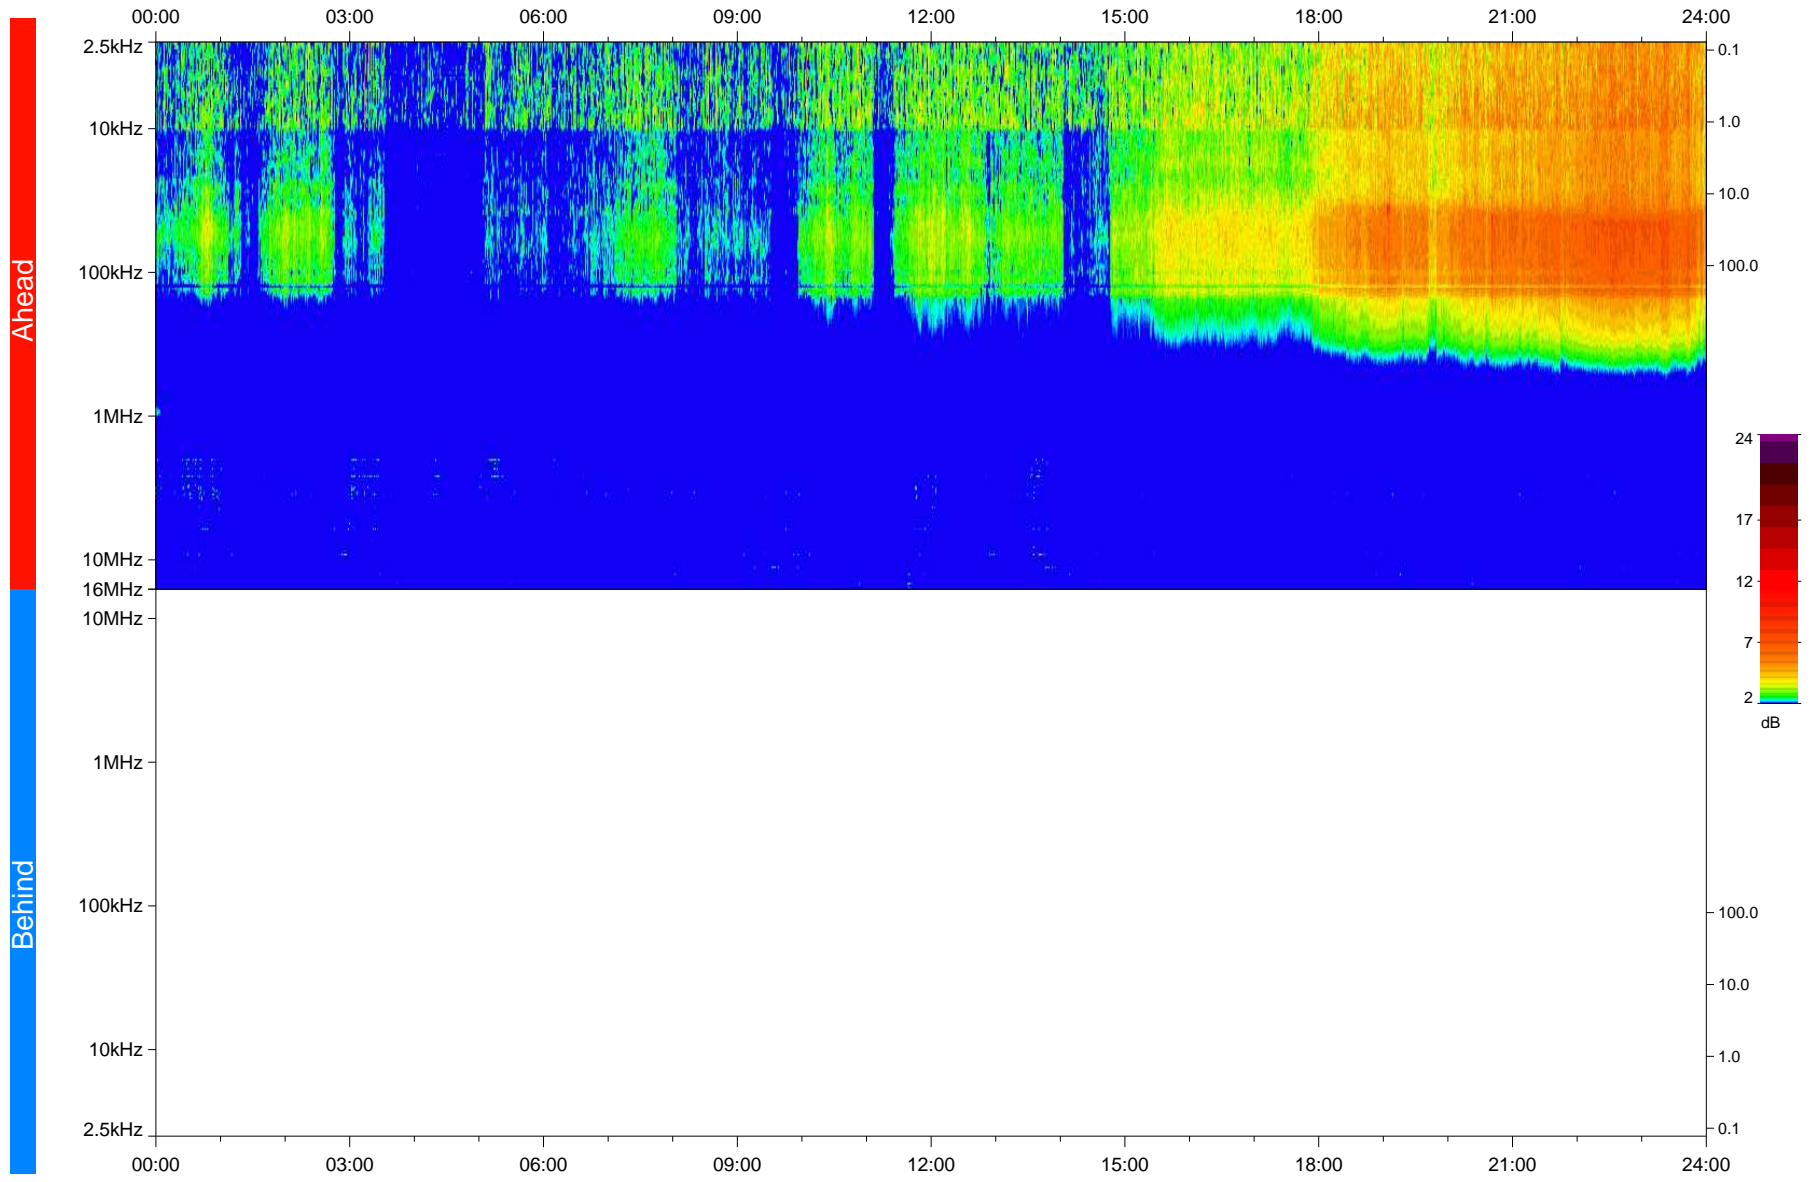

# STEREO/WAVES Daily Summary - 16-Nov-2020 (DOY 321)

Ahead source file: swaves\_ahead\_2020\_321\_1\_05.fin  
Ahead PSE Angle: -58.5°

Behind PSE Angle: 57.7°  
Behind source file: No STEREO-B data

Time (UTC)

file: stereo\_swaves\_daily-summary\_color\_20201116\_v04  
made by: space.umn.edu on macOS with IDL 8.8.2 on 2022-10-03 19:18:17, with TLib V945 / dynspec V311