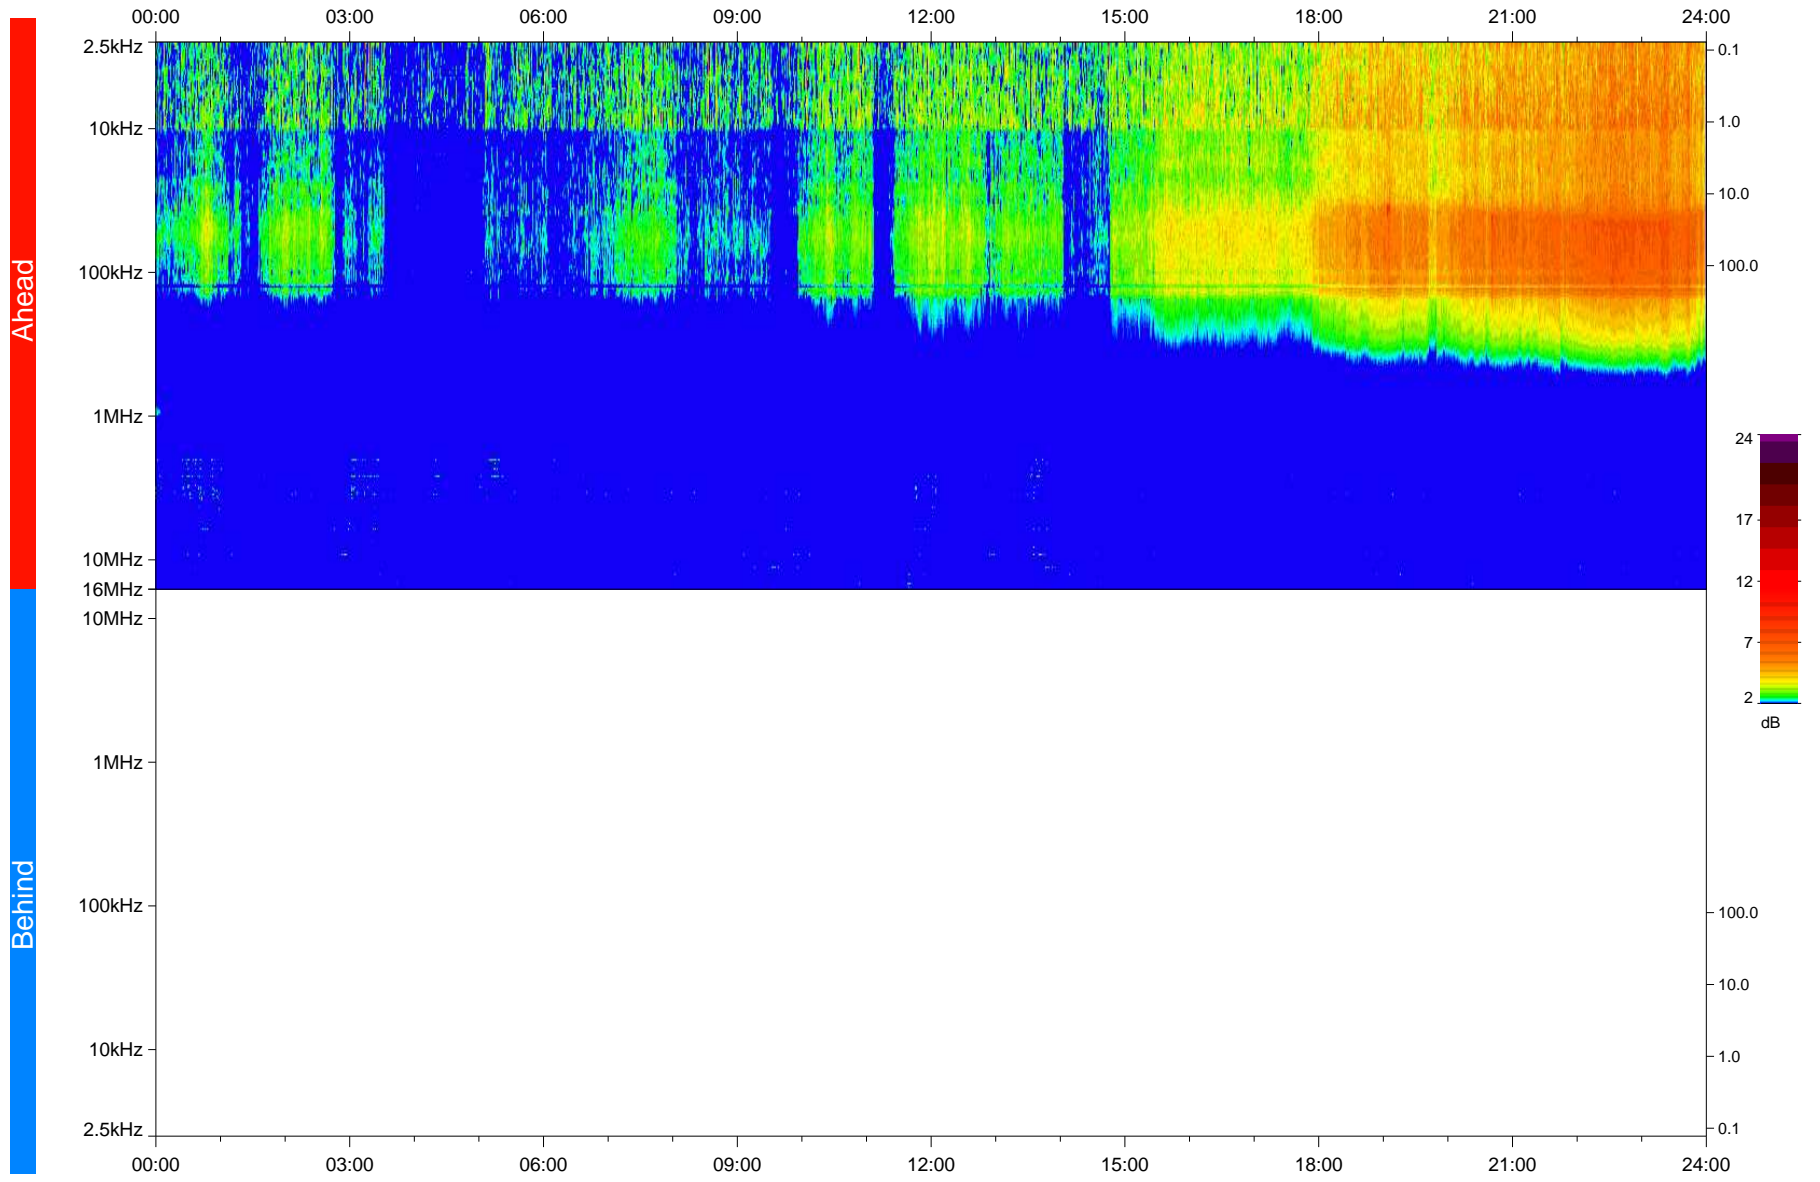

# STEREO/WAVES Daily Summary - 16-Nov-2020 (DOY 321)

Ahead source file: swaves\_ahead\_2020\_321\_1\_05.fin  
Ahead PSE Angle: -58.5°

Behind PSE Angle: 57.7°  
Behind source file: No STEREO-B data

Time (UTC)

file: stereo\_swaves\_daily-summary\_color\_20201116\_v03  
made by: space.umn.edu on macOS with IDL 8.8.2 on 2022-09-15 18:12:36, with TLib V945 / dynspec V311