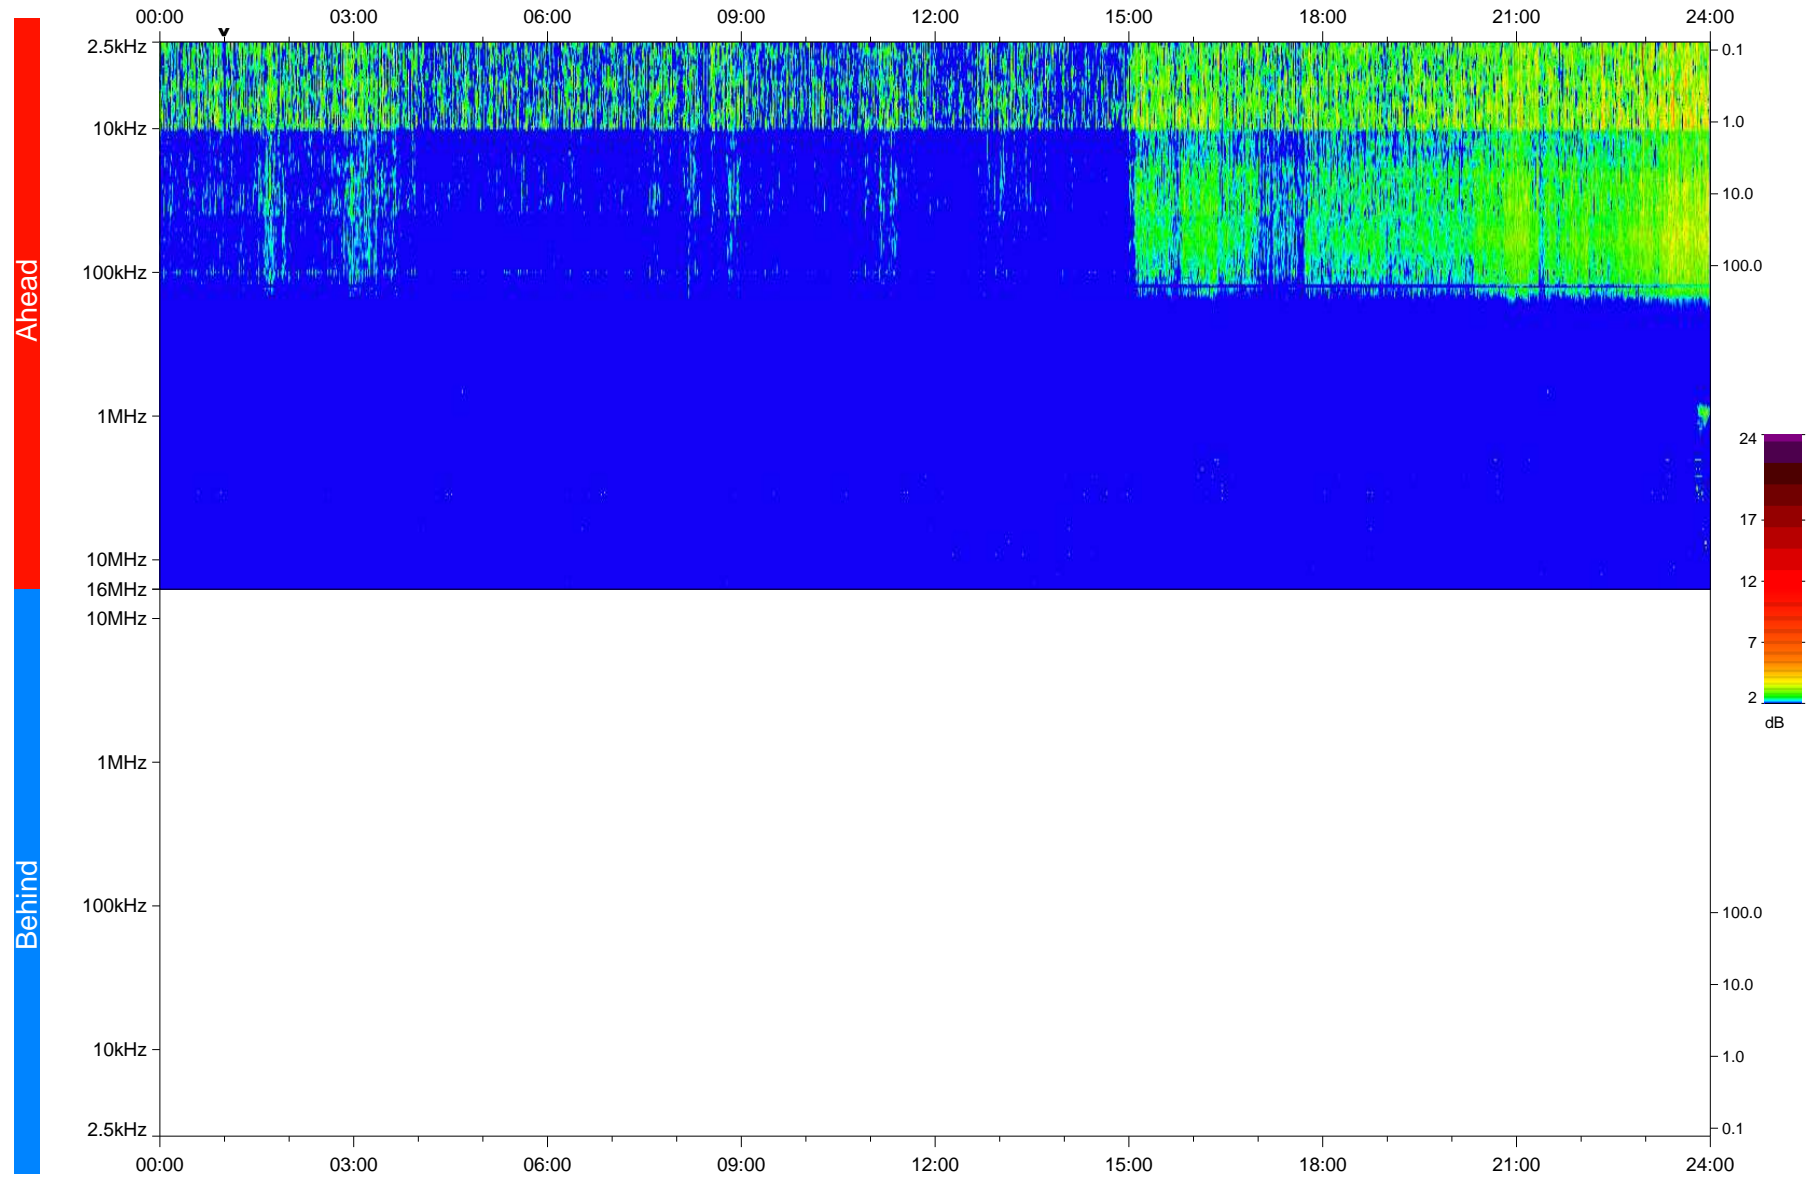

STEREO/WAVES Daily Summary - 15-Nov-2020 (DOY 320)

Ahead source file: swaves_ahead_2020_320_1_05.fin
Ahead PSE Angle: -58.6°

Behind PSE Angle: 57.7°
Behind source file: No STEREO-B data

Time (UTC)

file: stereo_swaves_daily-summary_color_20201115_v04
made by: space.umn.edu on macOS with IDL 8.8.2 on 2022-10-03 19:16:47, with TLib V945 / dynspec V311