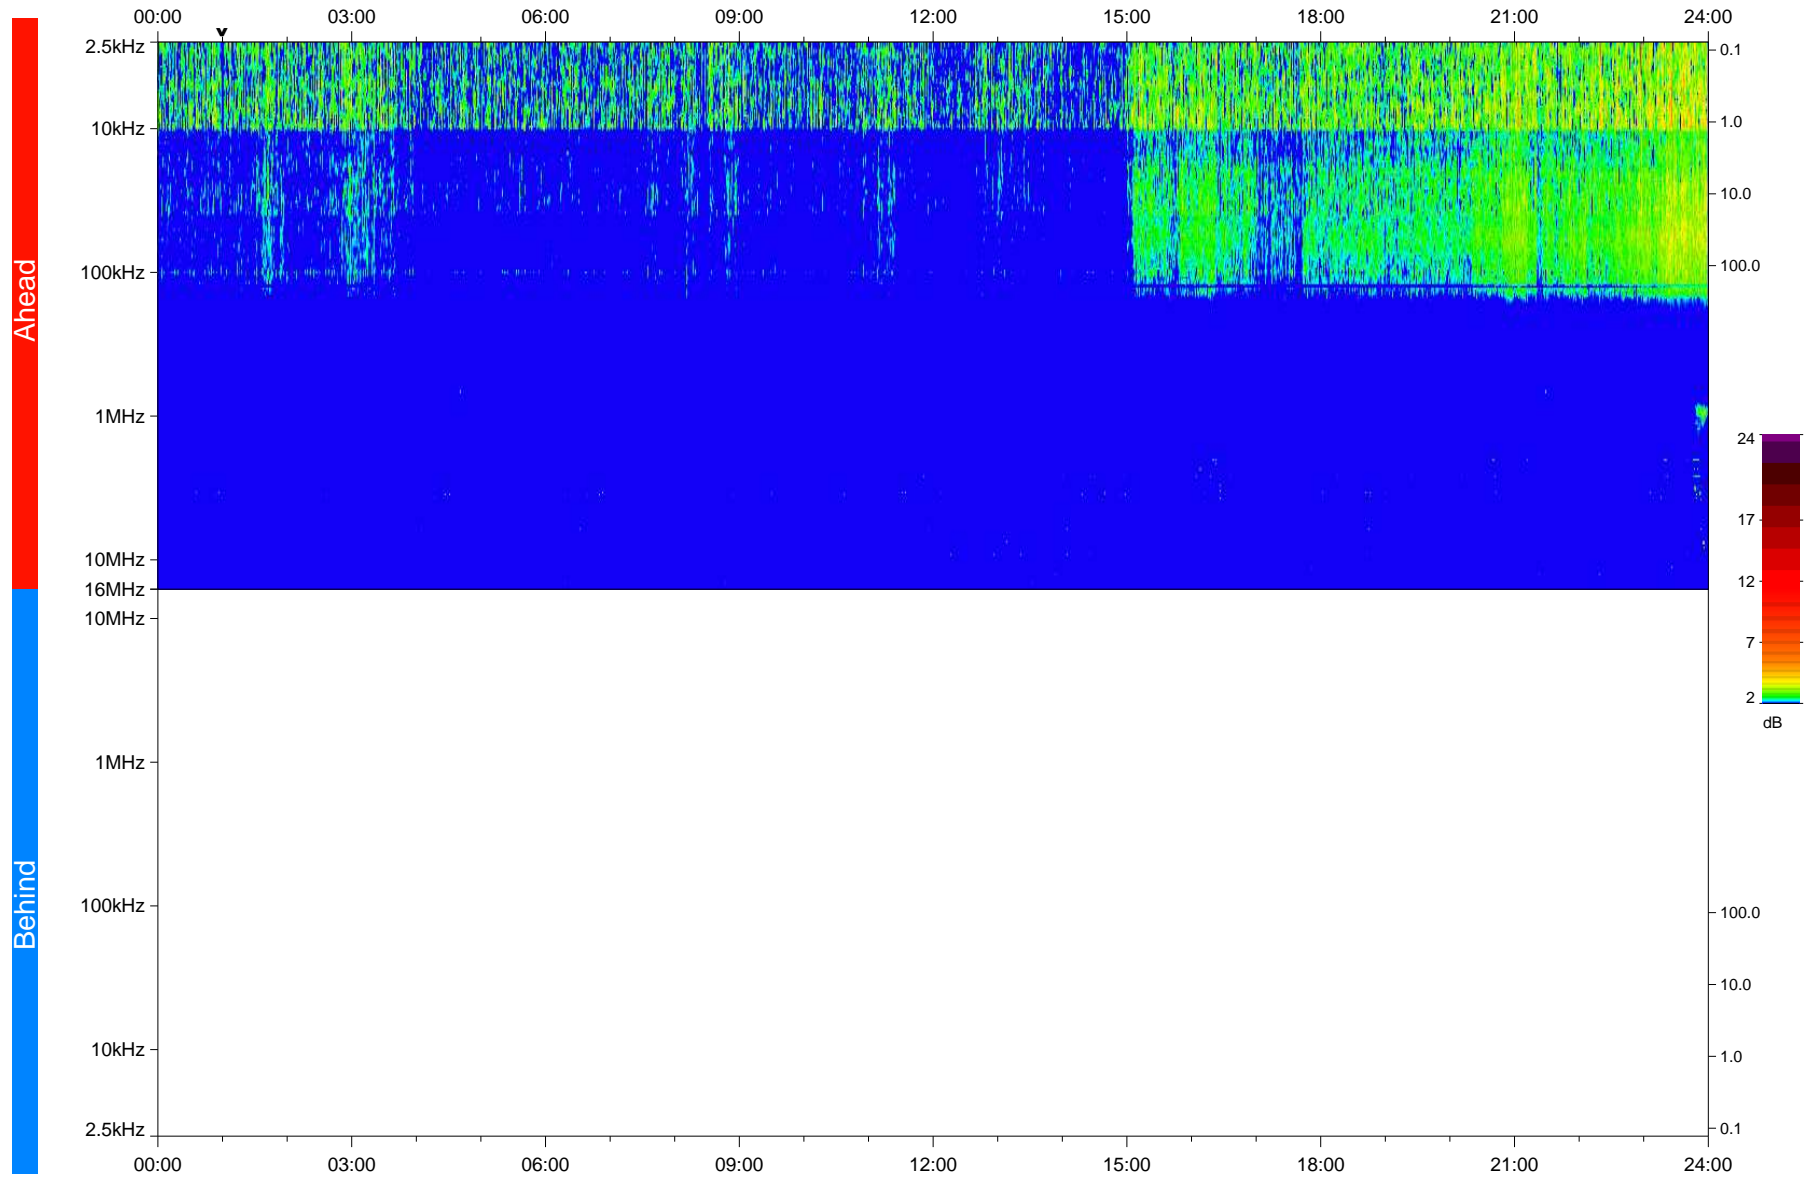

STEREO/WAVES Daily Summary - 15-Nov-2020 (DOY 320)

Ahead source file: swaves_ahead_2020_320_1_05.fin
Ahead PSE Angle: -58.6°

Behind PSE Angle: 57.7°
Behind source file: No STEREO-B data

Time (UTC)

file: stereo_swaves_daily-summary_color_20201115_v03
made by: space.umn.edu on macOS with IDL 8.8.2 on 2022-09-15 18:11:14, with TLib V945 / dynspec V311