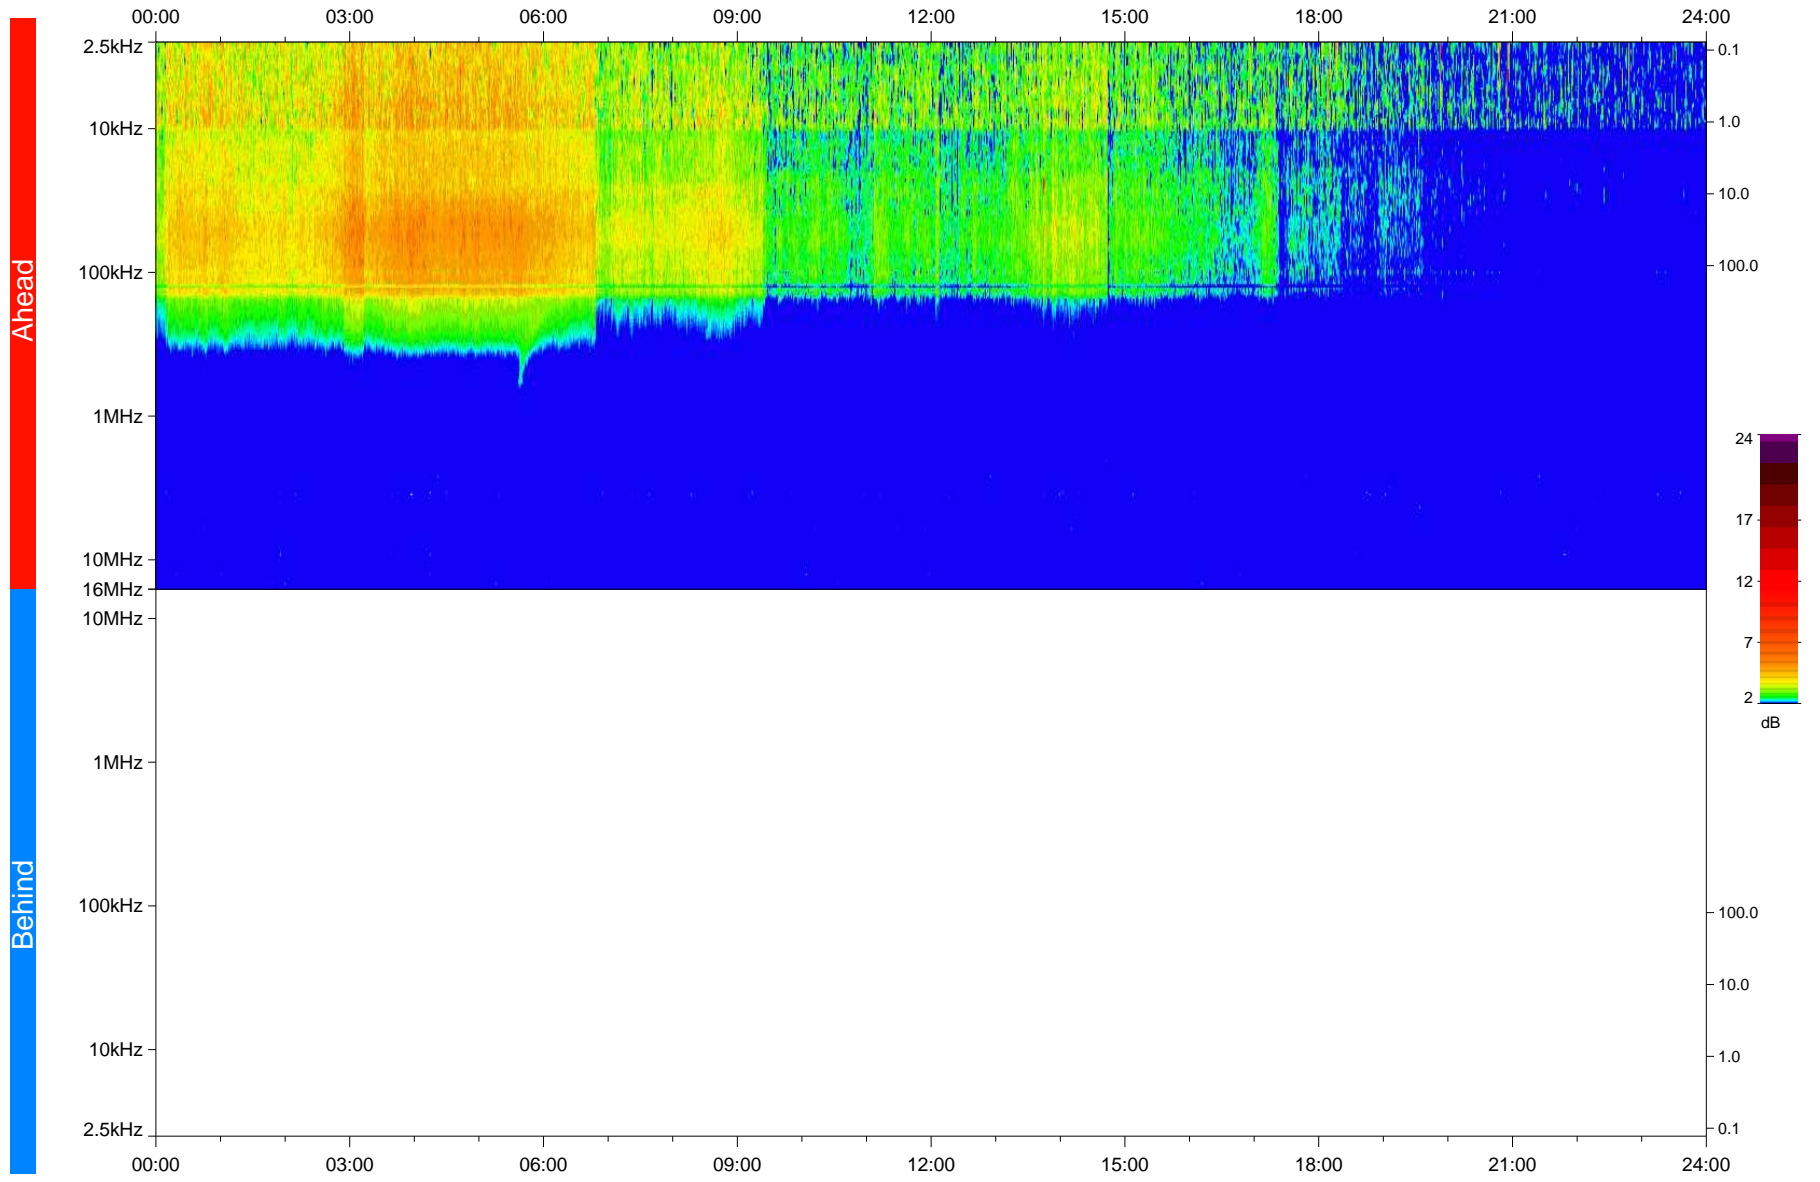

STEREO/WAVES Daily Summary - 14-Nov-2020 (DOY 319)

Ahead source file: swaves_ahead_2020_319_1_05.fin
Ahead PSE Angle: -58.6°

Behind PSE Angle: 57.7°
Behind source file: No STEREO-B data

Time (UTC)

file: stereo_swaves_daily-summary_color_20201114_v04
made by: space.umn.edu on macOS with IDL 8.8.2 on 2022-10-03 19:15:18, with TLib V945 / dynspec V311