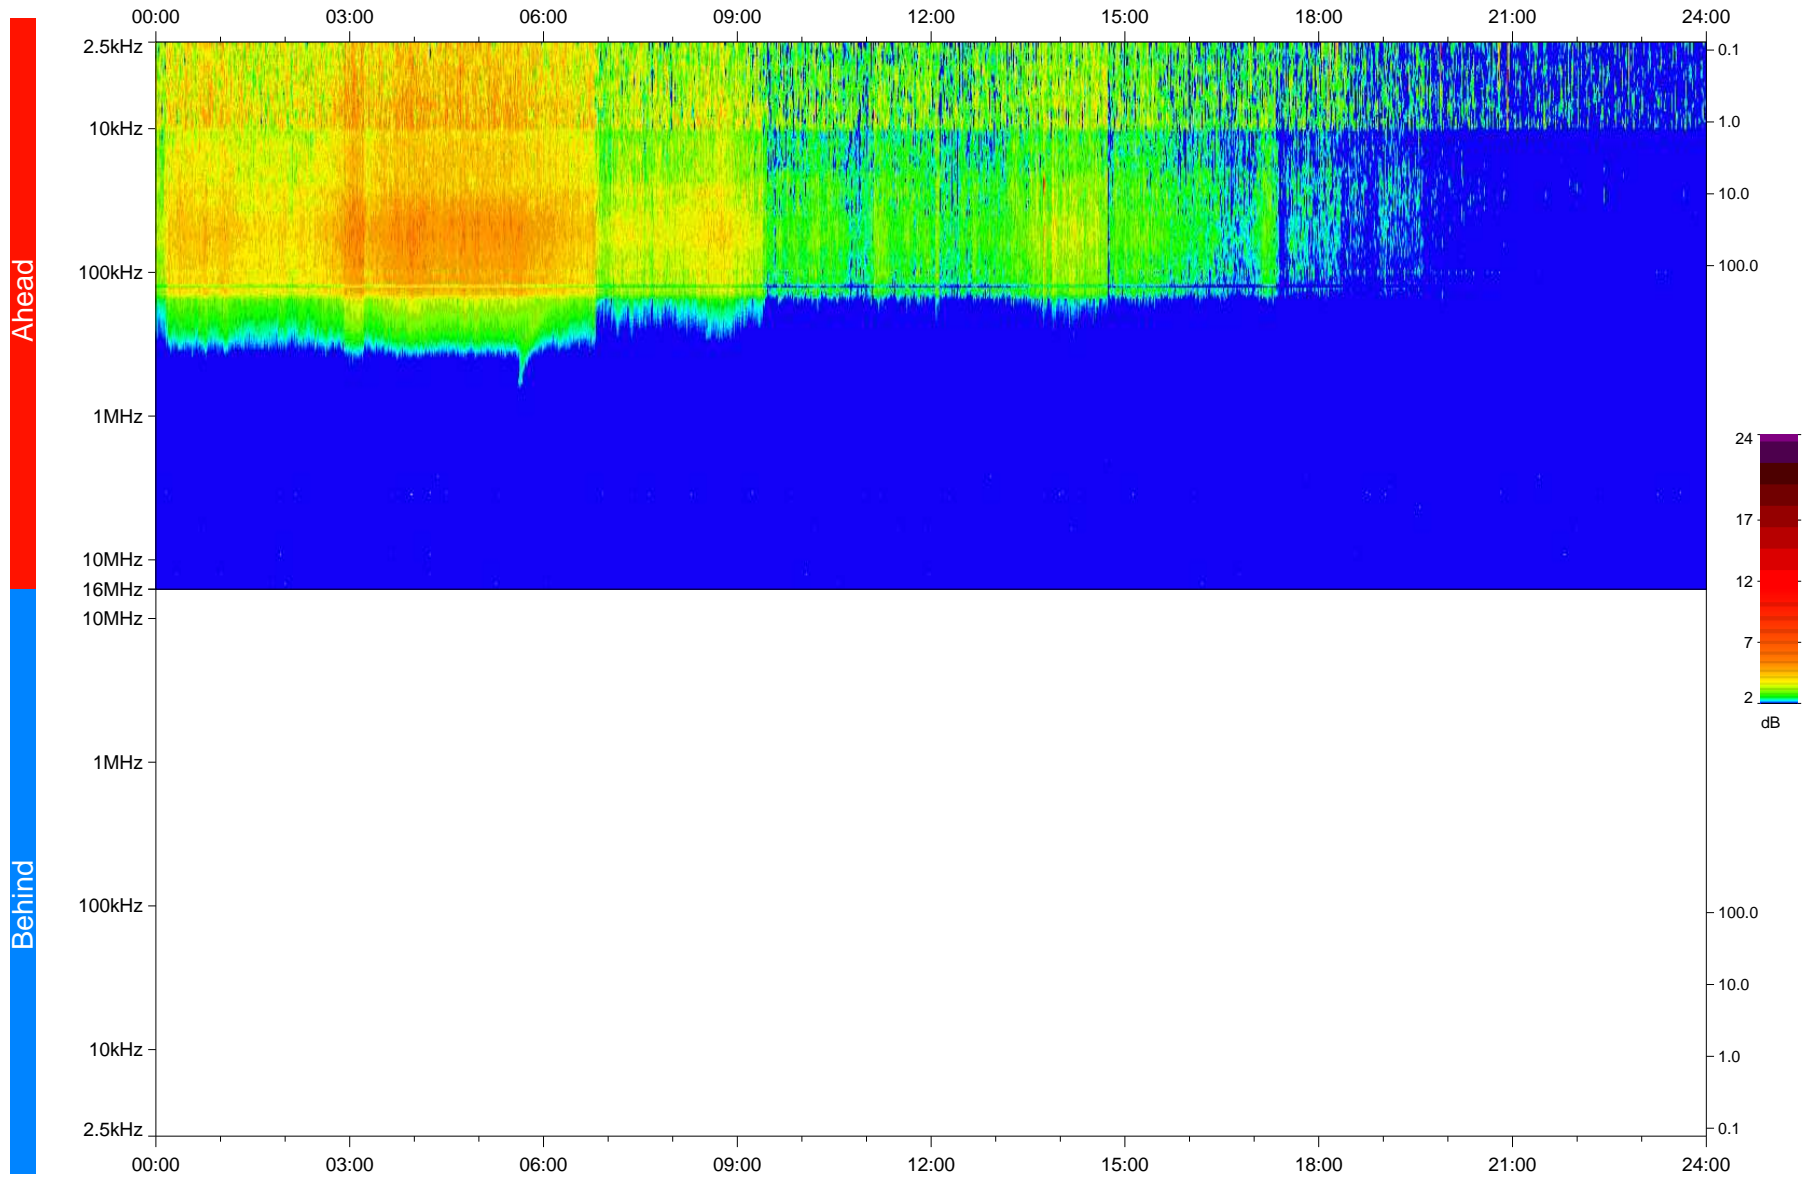

# STEREO/WAVES Daily Summary - 14-Nov-2020 (DOY 319)

Ahead source file: swaves\_ahead\_2020\_319\_1\_05.fin  
Ahead PSE Angle: -58.6°

Behind PSE Angle: 57.7°  
Behind source file: No STEREO-B data

Time (UTC)

file: stereo\_swaves\_daily-summary\_color\_20201114\_v03  
made by: space.umn.edu on macOS with IDL 8.8.2 on 2022-09-15 18:09:53, with TLib V945 / dynspec V311