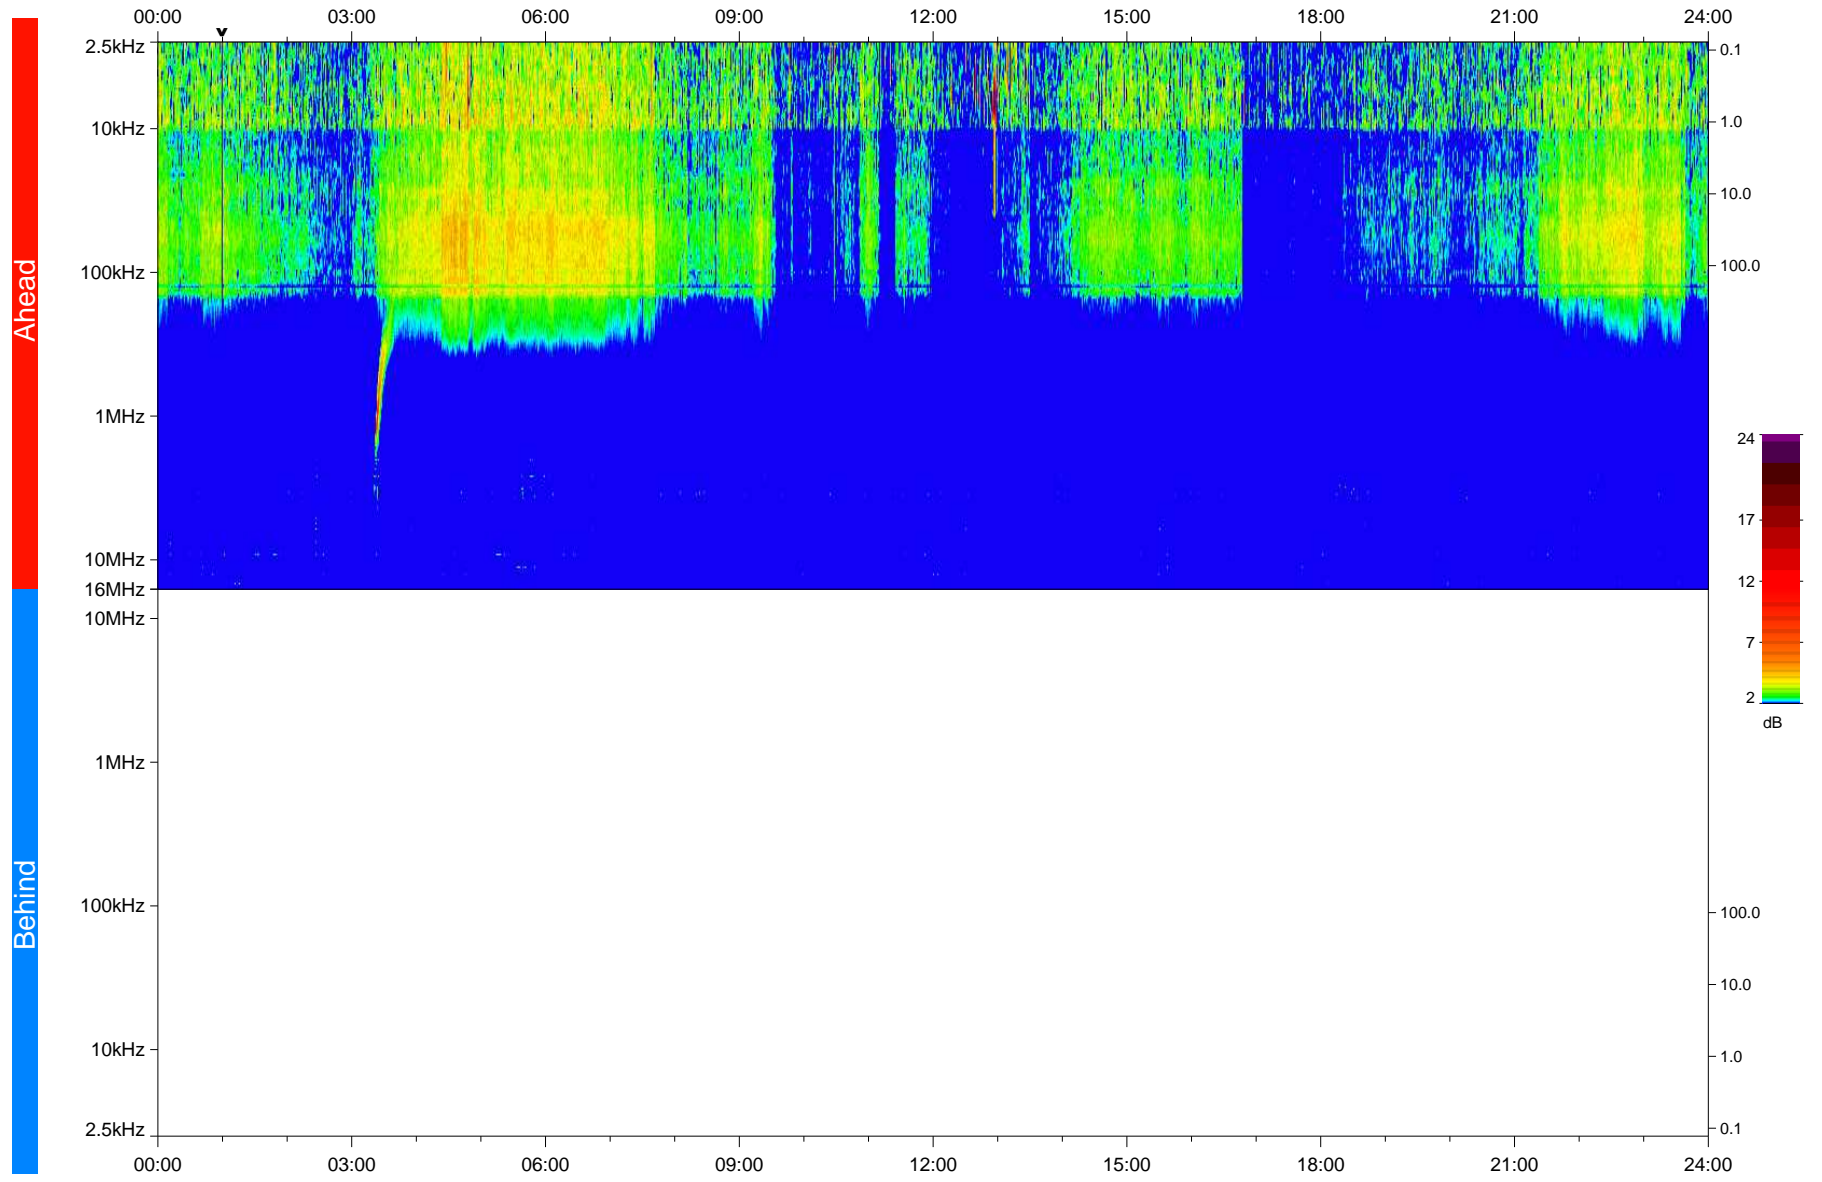

STEREO/WAVES Daily Summary - 13-Nov-2020 (DOY 318)

Ahead source file: swaves_ahead_2020_318_1_05.fin
Ahead PSE Angle: -58.7°

Behind PSE Angle: 57.7°
Behind source file: No STEREO-B data

Time (UTC)

file: stereo_swaves_daily-summary_color_20201113_v04
made by: space.umn.edu on macOS with IDL 8.8.2 on 2022-10-03 19:13:47, with TLib V945 / dynspec V311