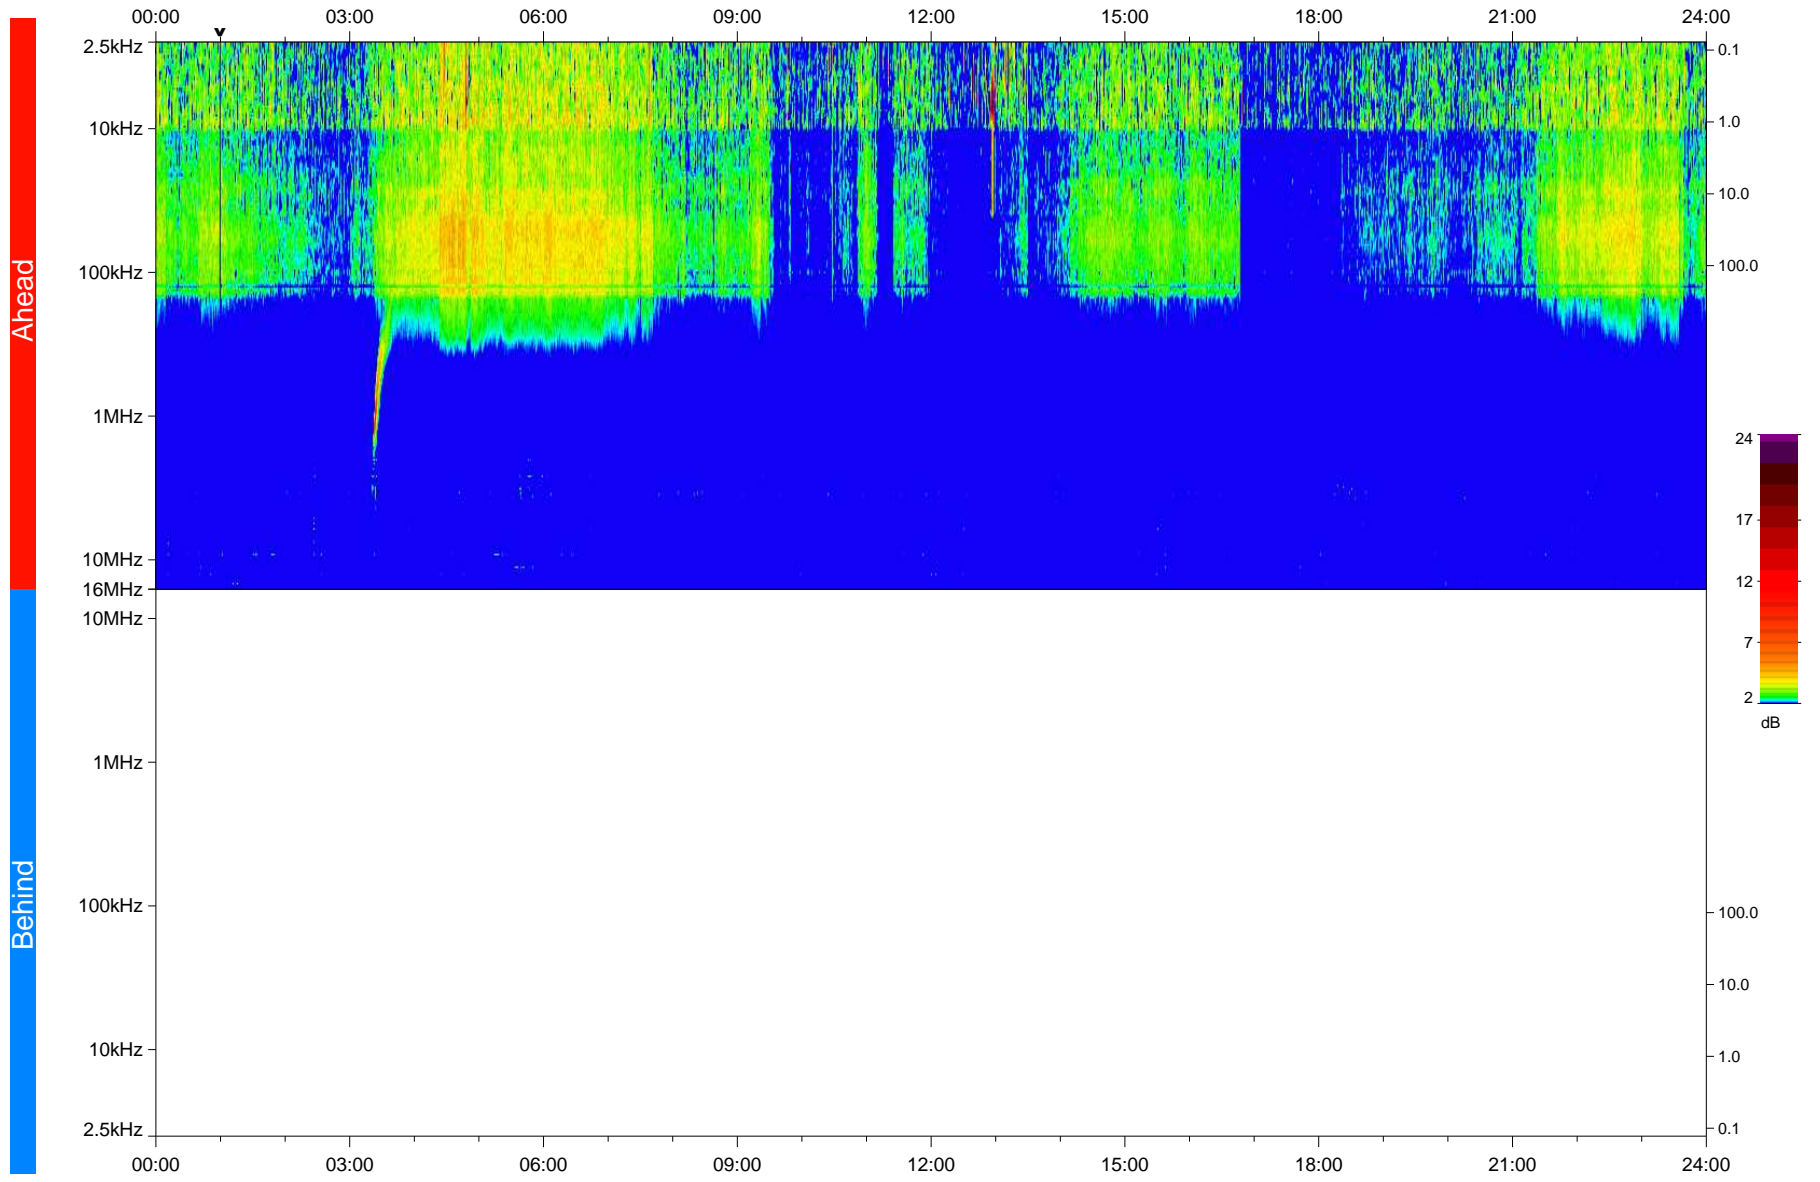

STEREO/WAVES Daily Summary - 13-Nov-2020 (DOY 318)

Ahead source file: swaves_ahead_2020_318_1_05.fin
Ahead PSE Angle: -58.7°

Behind PSE Angle: 57.7°
Behind source file: No STEREO-B data

Time (UTC)

file: stereo_swaves_daily-summary_color_20201113_v03
made by: space.umn.edu on macOS with IDL 8.8.2 on 2022-09-15 18:08:31, with TLib V945 / dynspec V311