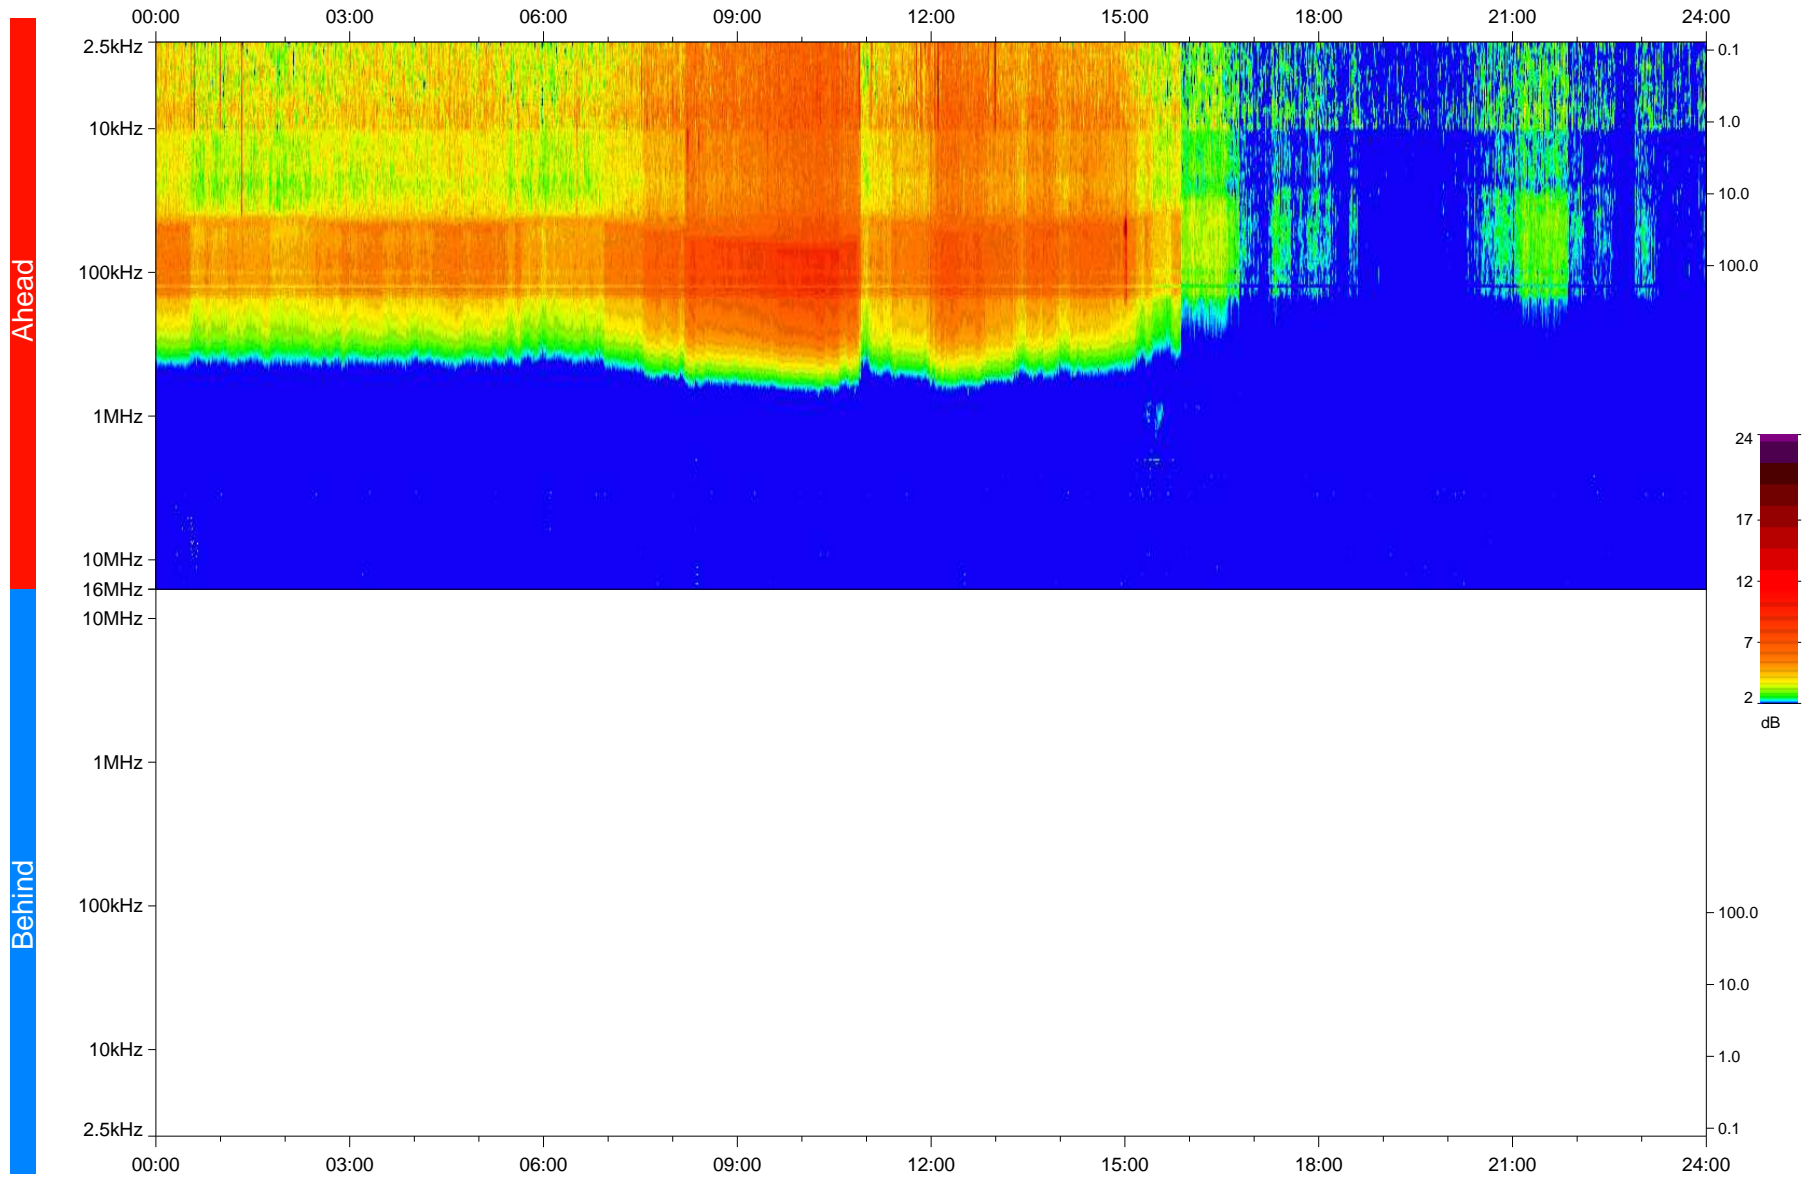

STEREO/WAVES Daily Summary - 12-Nov-2020 (DOY 317)

Ahead source file: swaves_ahead_2020_317_1_05.fin
Ahead PSE Angle: -58.6°

Behind PSE Angle: 57.8°
Behind source file: No STEREO-B data

Time (UTC)

file: stereo_swaves_daily-summary_color_20201112_v04
made by: space.umn.edu on macOS with IDL 8.8.2 on 2022-10-03 19:12:18, with TMLib V945 / dynspec V311