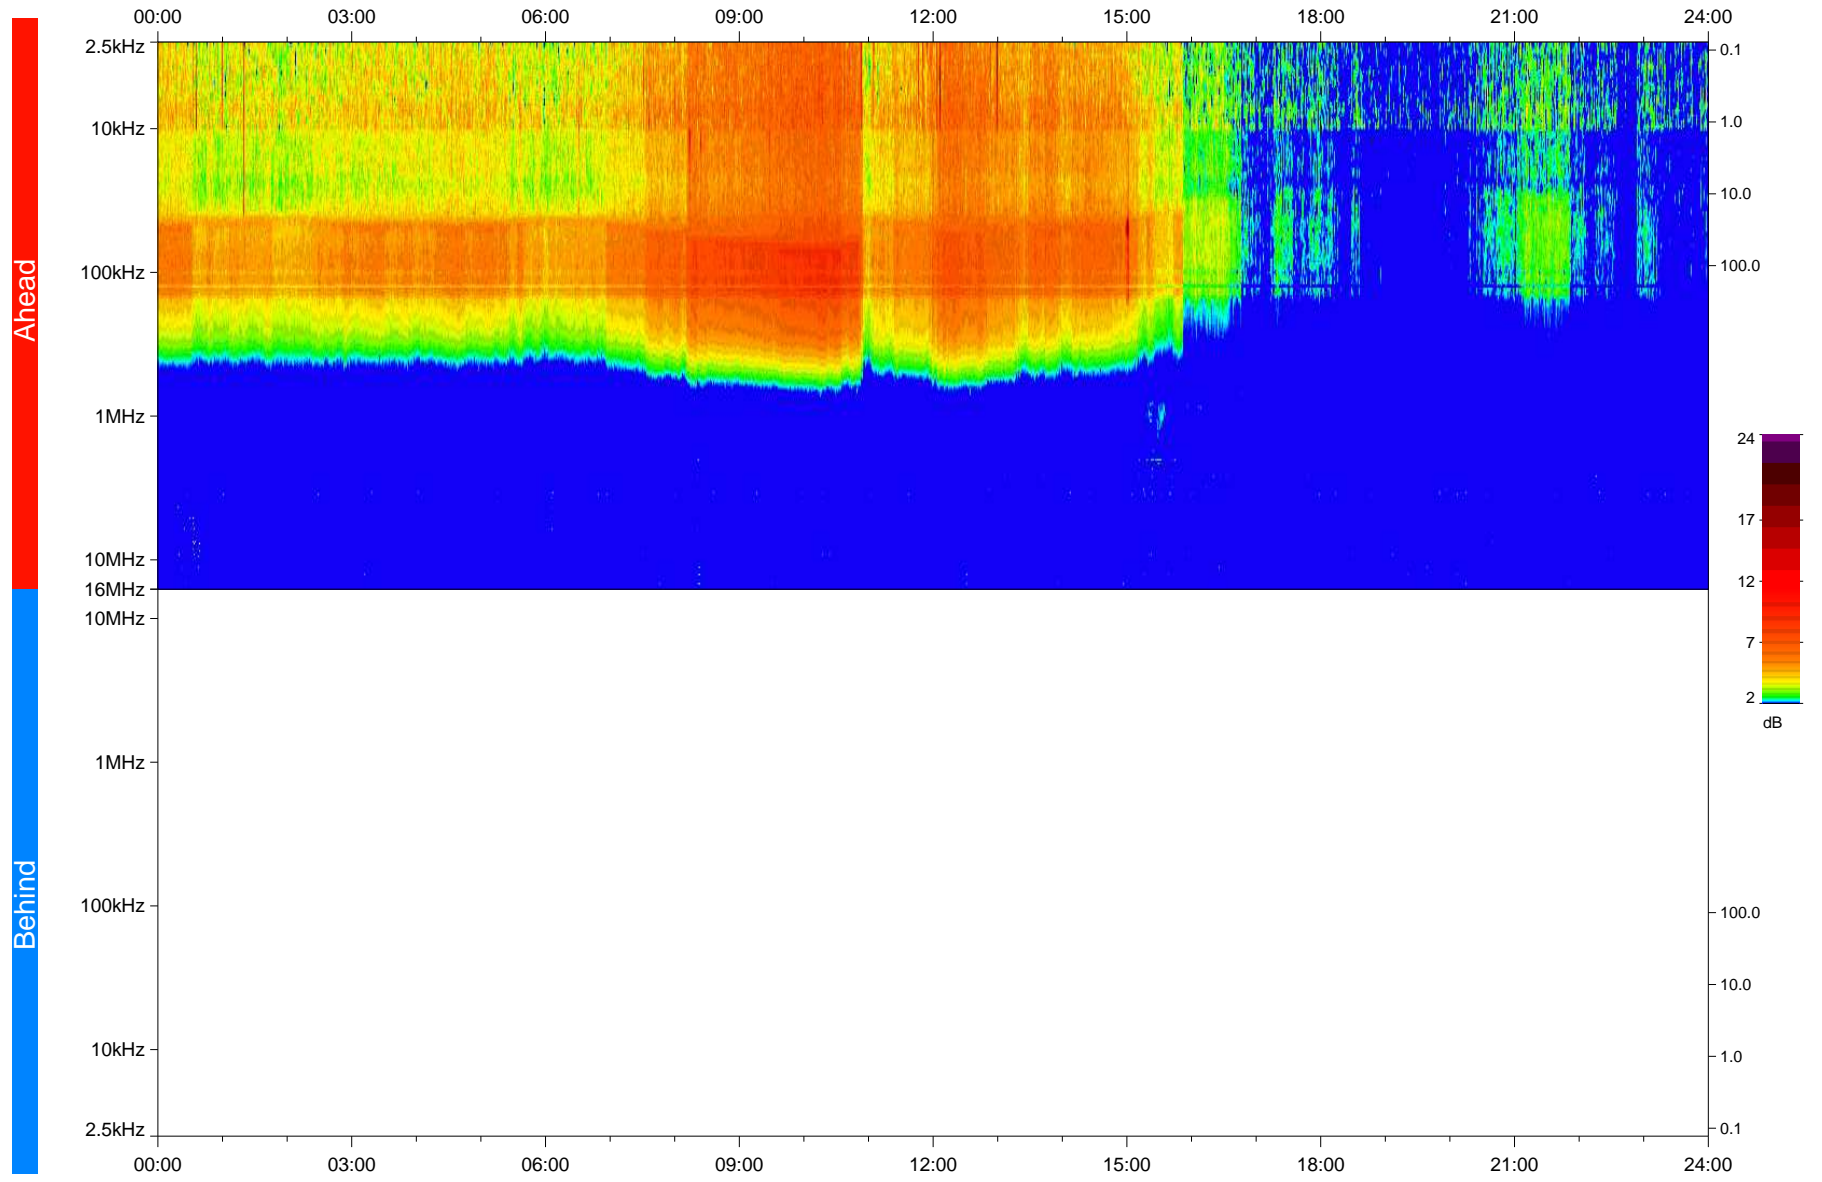

STEREO/WAVES Daily Summary - 12-Nov-2020 (DOY 317)

Ahead source file: swaves_ahead_2020_317_1_05.fin
Ahead PSE Angle: -58.6°

Behind PSE Angle: 57.8°
Behind source file: No STEREO-B data

Time (UTC)

file: stereo_swaves_daily-summary_color_20201112_v03
made by: space.umn.edu on macOS with IDL 8.8.2 on 2022-09-15 18:07:10, with TMLib V945 / dynspec V311