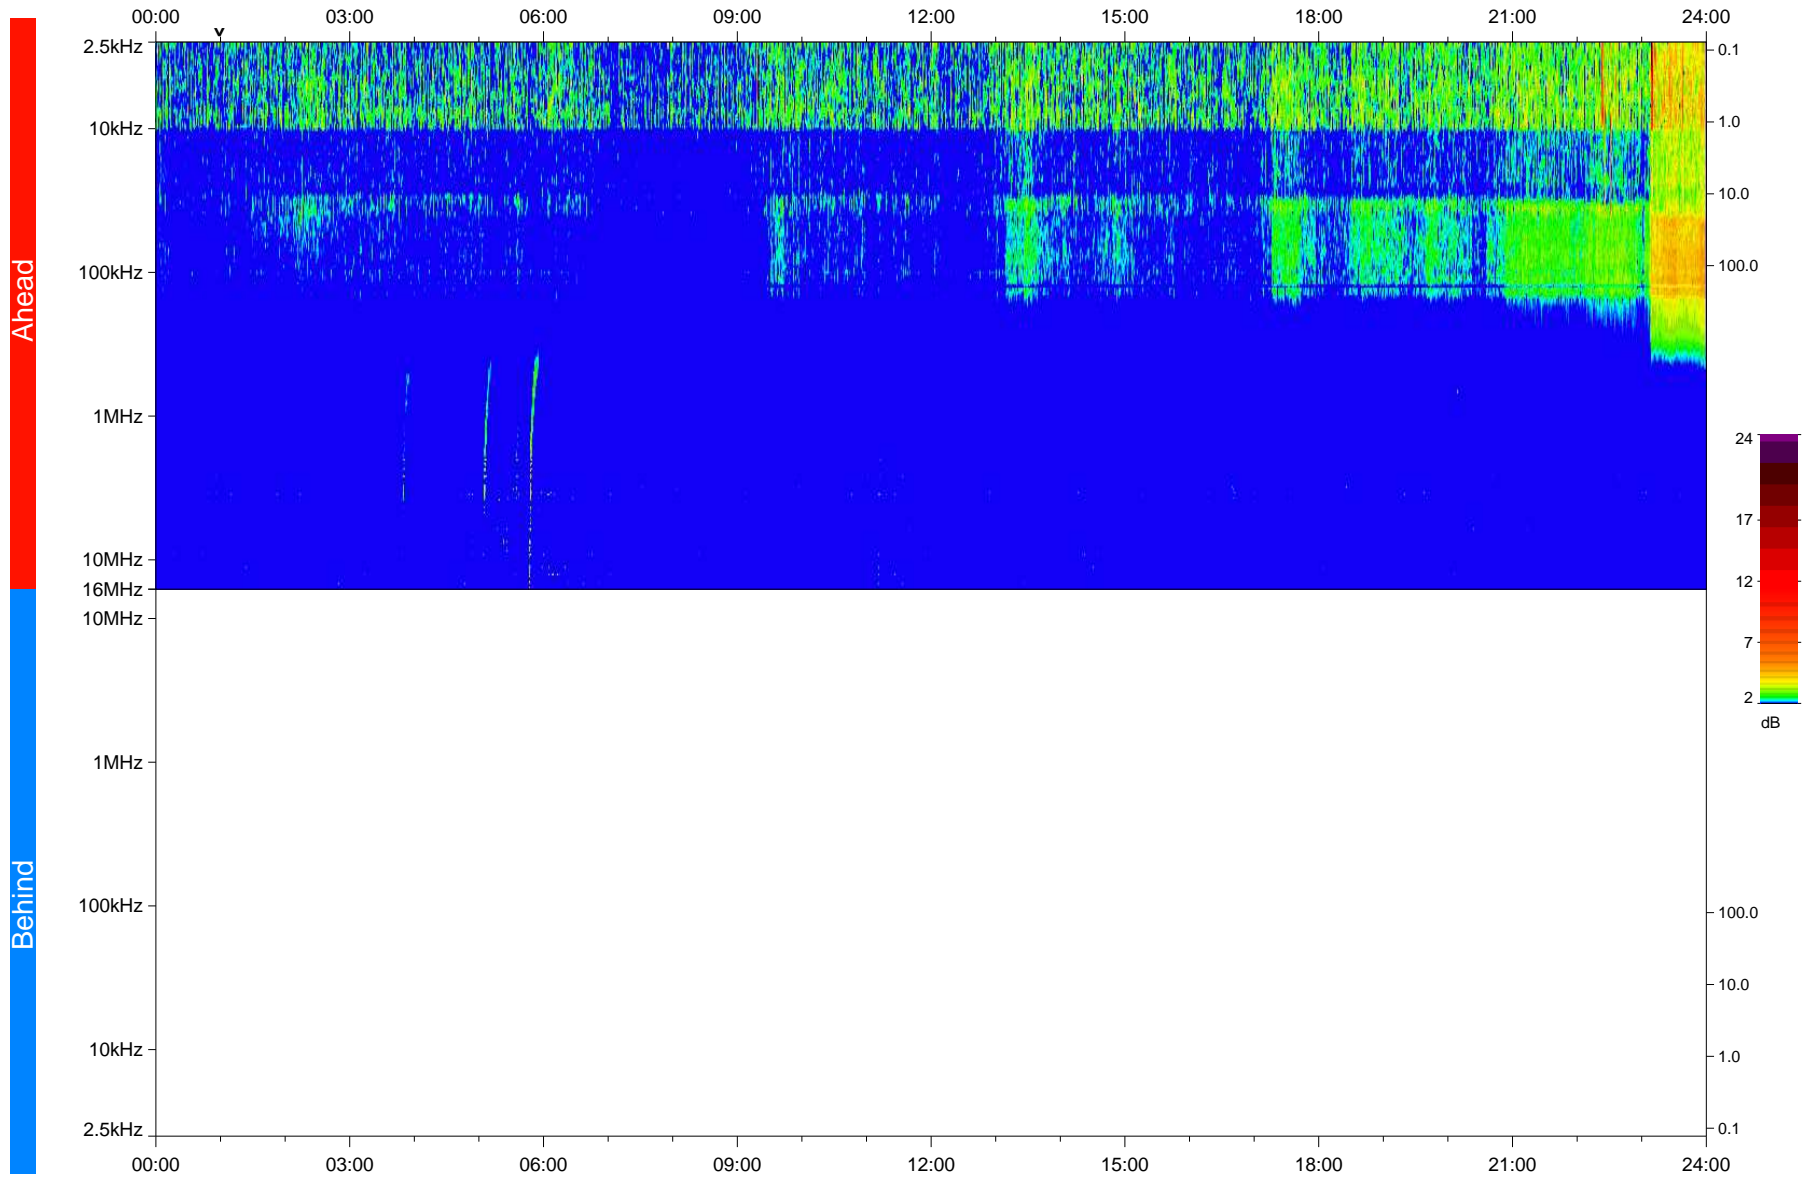

# STEREO/WAVES Daily Summary - 11-Nov-2020 (DOY 316)

Ahead source file: swaves\_ahead\_2020\_316\_1\_05.fin  
Ahead PSE Angle: -58.7°

Behind PSE Angle: 57.8°  
Behind source file: No STEREO-B data

Time (UTC)

file: stereo\_swaves\_daily-summary\_color\_20201111\_v04  
made by: space.umn.edu on macOS with IDL 8.8.2 on 2022-10-03 19:10:48, with TLib V945 / dynspec V311