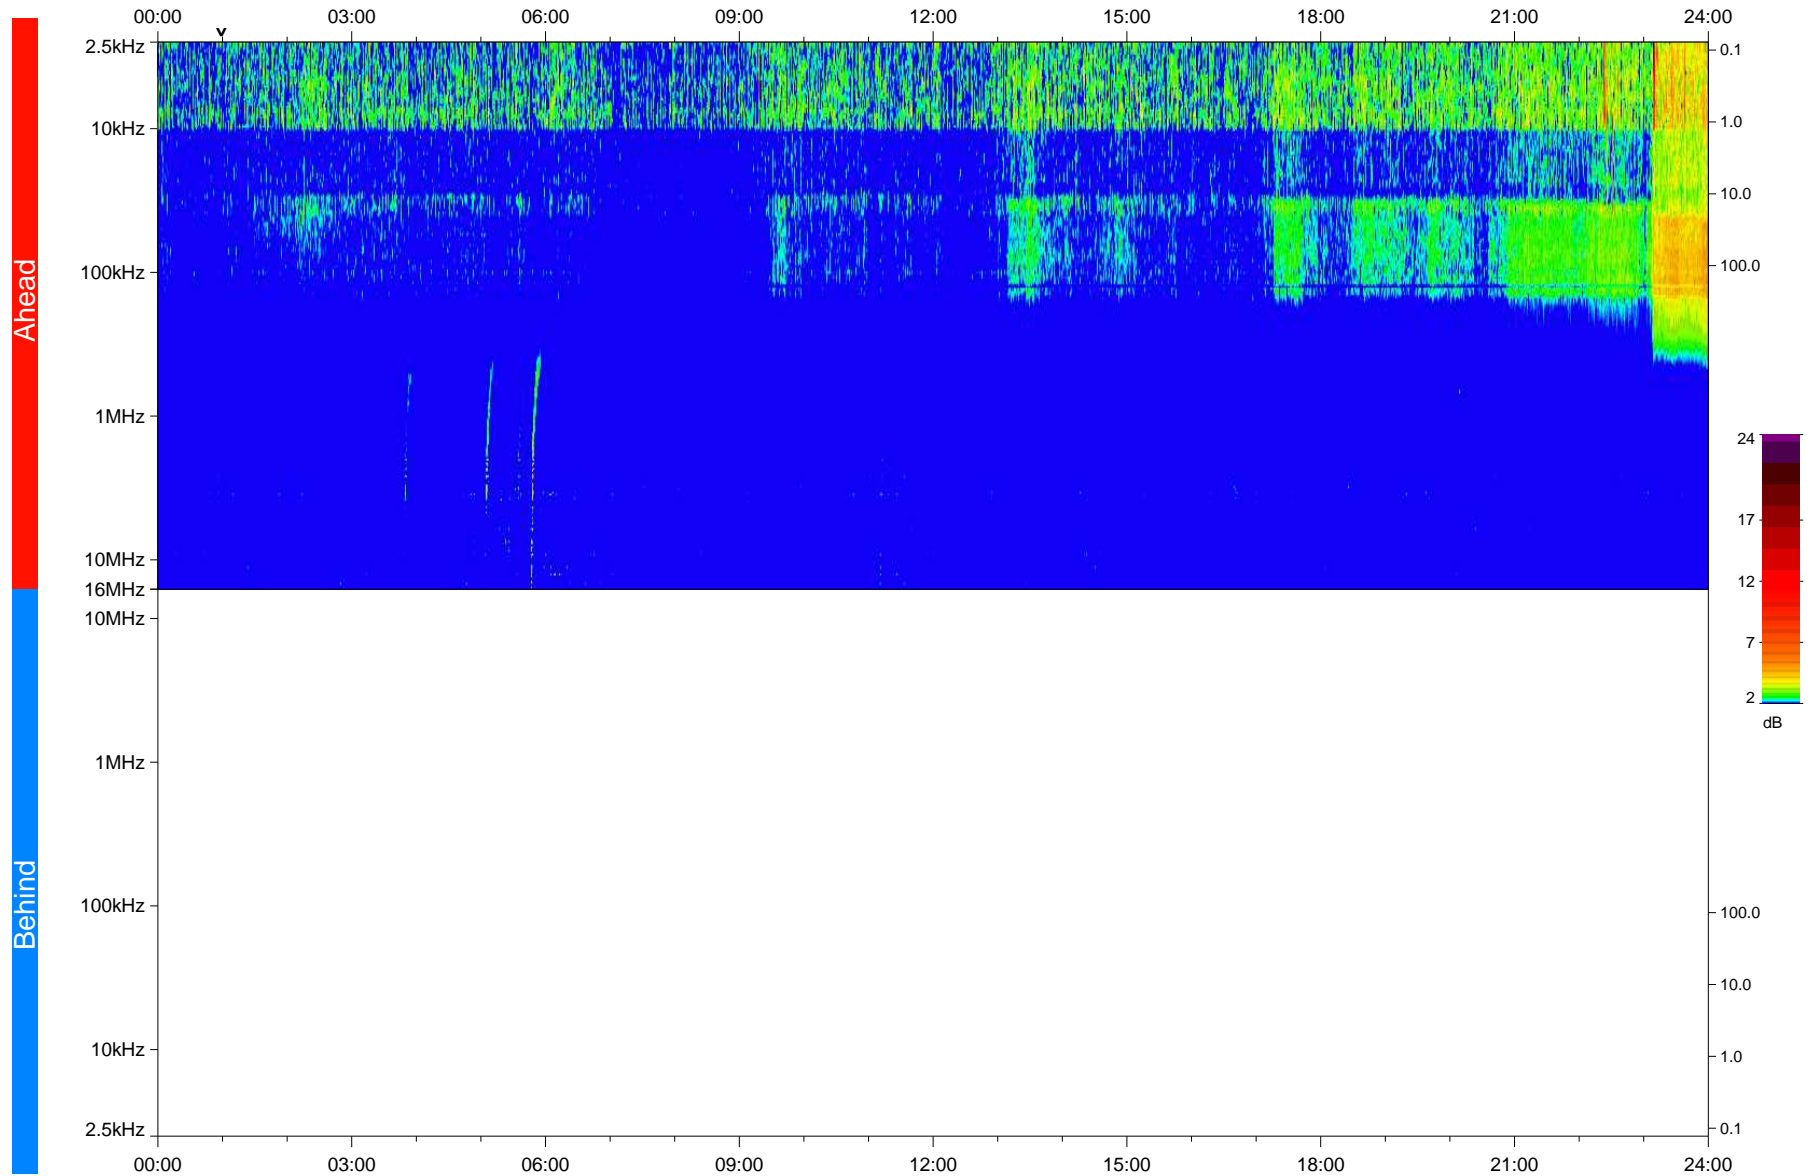

# STEREO/WAVES Daily Summary - 11-Nov-2020 (DOY 316)

Ahead source file: swaves\_ahead\_2020\_316\_1\_05.fin  
Ahead PSE Angle: -58.7°

Behind PSE Angle: 57.8°  
Behind source file: No STEREO-B data

Time (UTC)

file: stereo\_swaves\_daily-summary\_color\_20201111\_v03  
made by: space.umn.edu on macOS with IDL 8.8.2 on 2022-09-15 18:05:47, with TMatlab V945 / dynspec V311