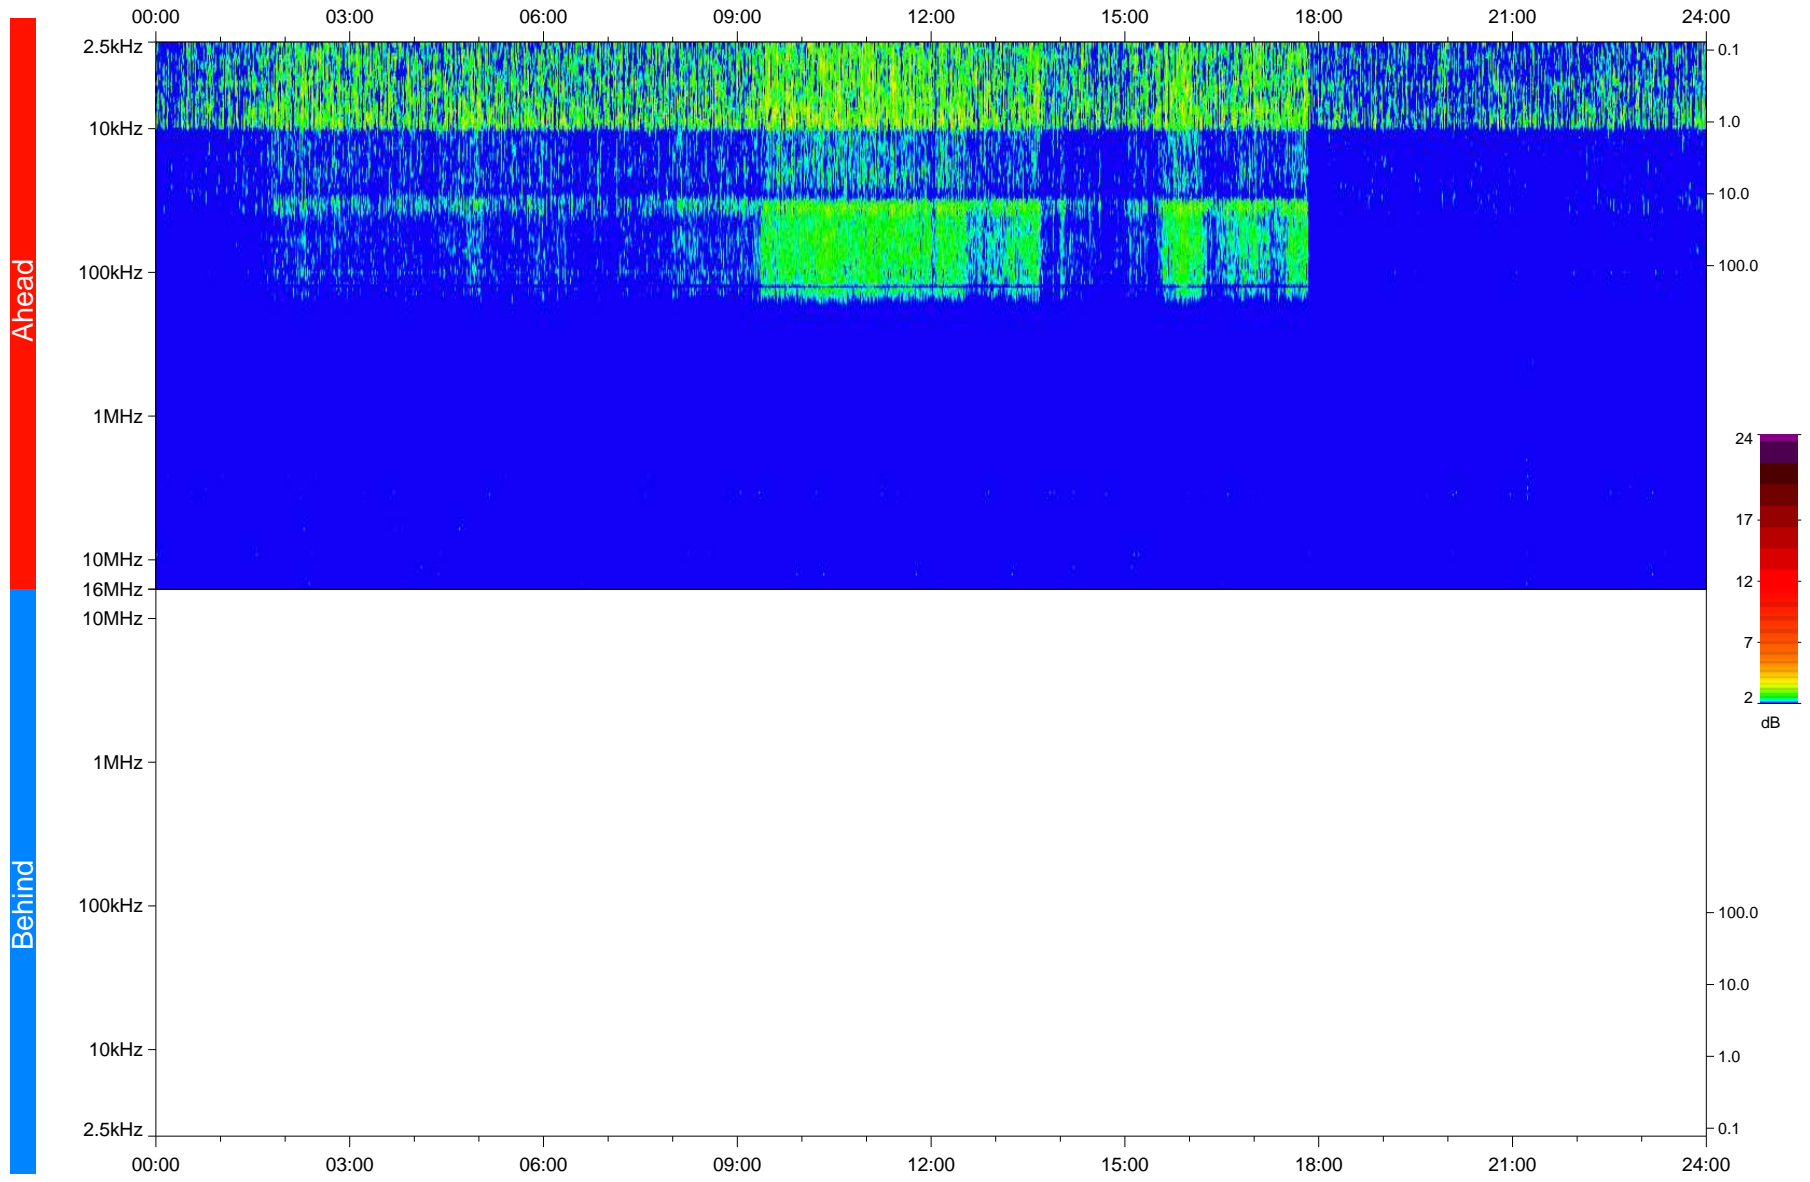

# STEREO/WAVES Daily Summary - 10-Nov-2020 (DOY 315)

Ahead source file: swaves\_ahead\_2020\_315\_1\_05.fin  
Ahead PSE Angle: -58.7°

Behind PSE Angle: 57.8°  
Behind source file: No STEREO-B data

Time (UTC)

file: stereo\_swaves\_daily-summary\_color\_20201110\_v04  
made by: space.umn.edu on macOS with IDL 8.8.2 on 2022-10-03 19:09:18, with TLib V945 / dynspec V311