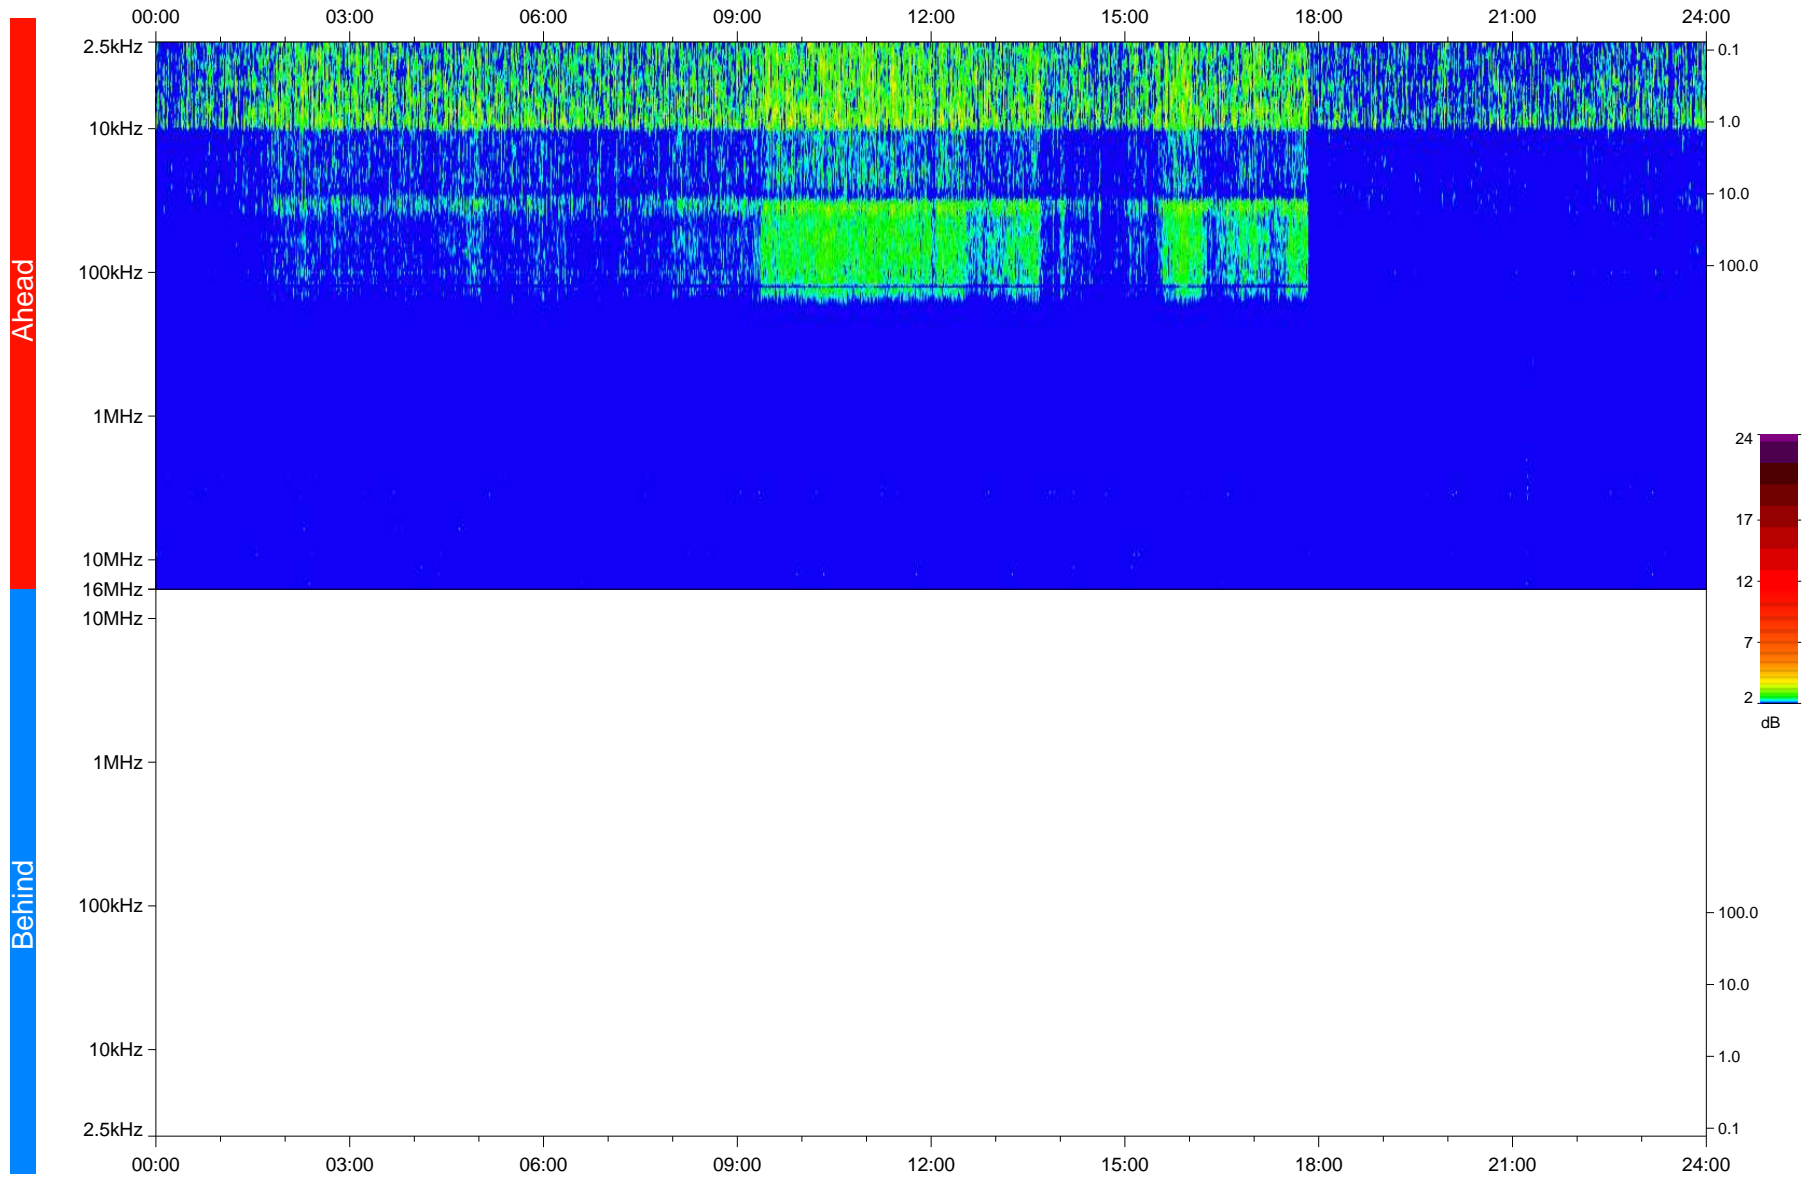

STEREO/WAVES Daily Summary - 10-Nov-2020 (DOY 315)

Ahead source file: swaves_ahead_2020_315_1_05.fin
Ahead PSE Angle: -58.7°

Behind PSE Angle: 57.8°
Behind source file: No STEREO-B data

Time (UTC)

file: stereo_swaves_daily-summary_color_20201110_v03
made by: space.umn.edu on macOS with IDL 8.8.2 on 2022-09-15 18:04:25, with TLib V945 / dynspec V311