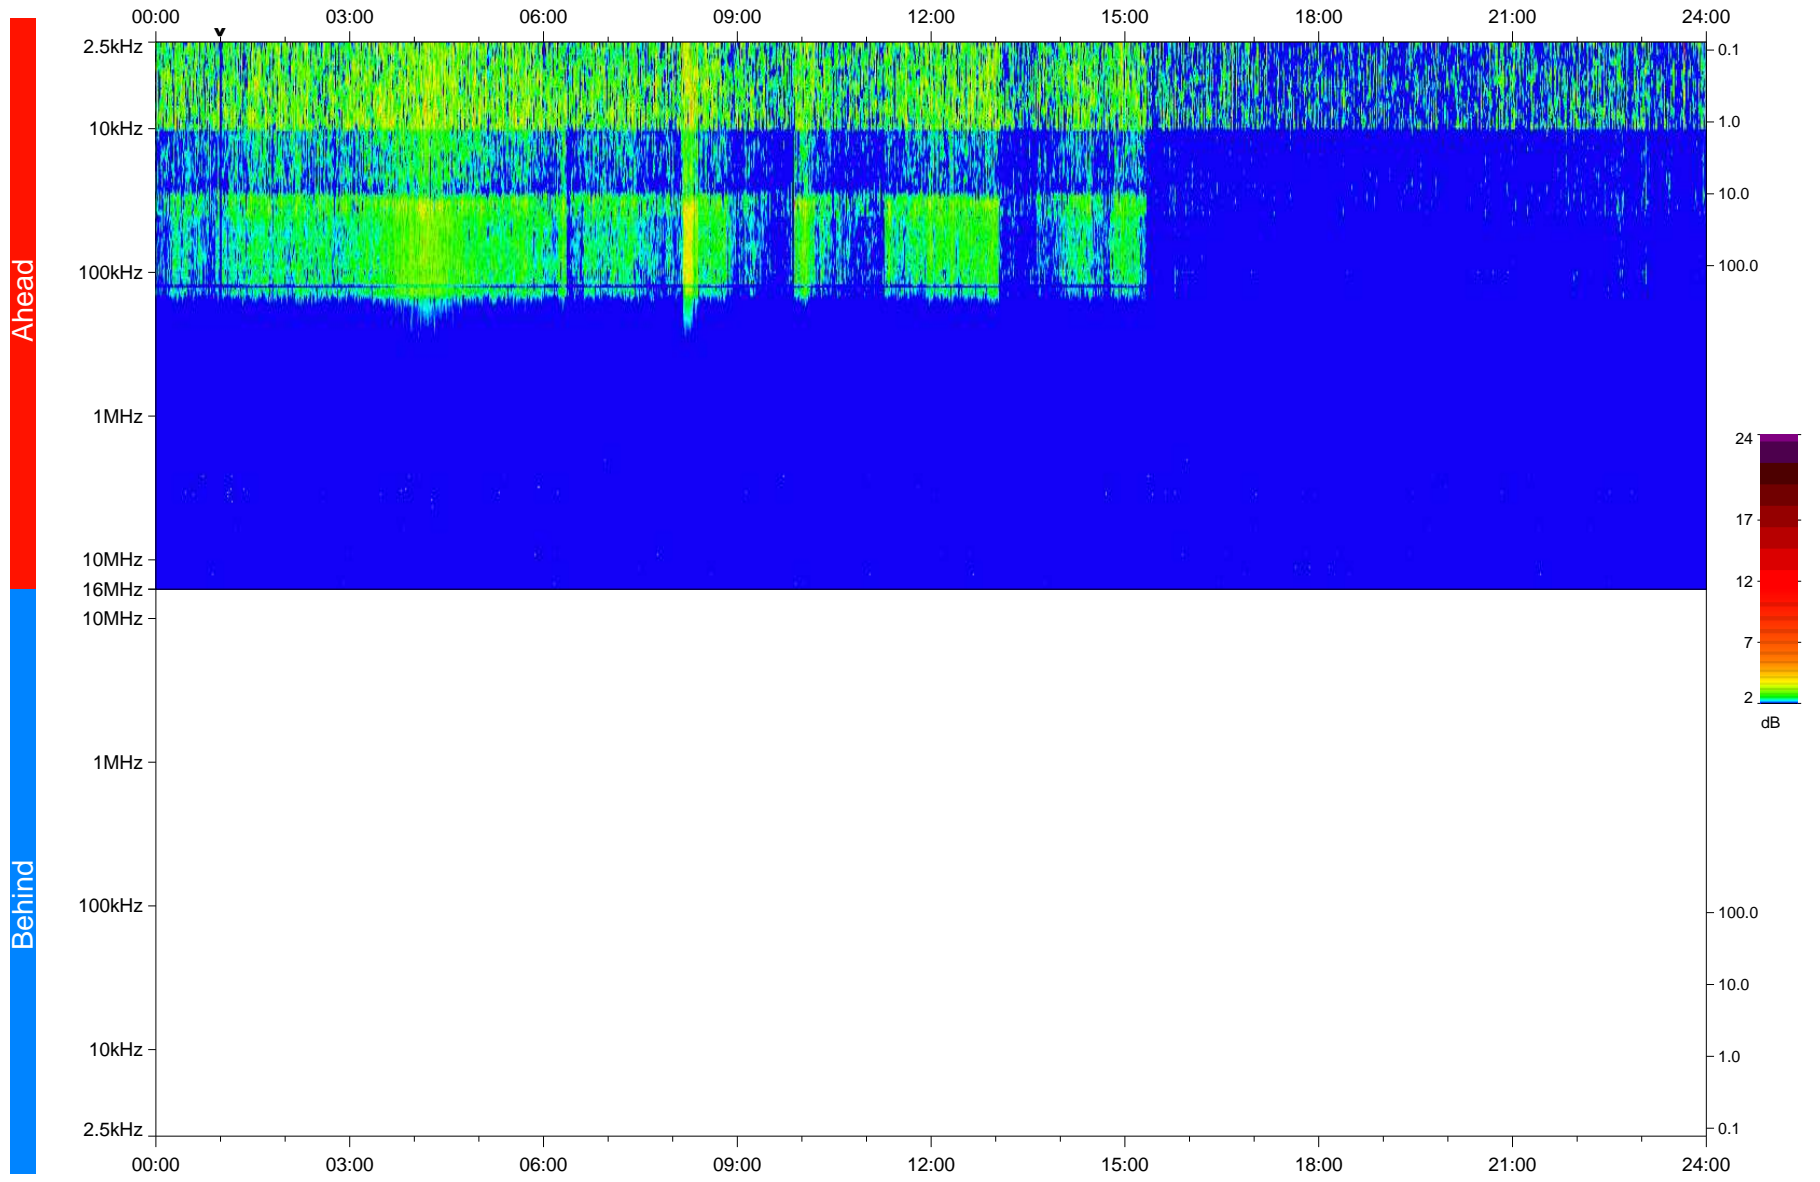

# STEREO/WAVES Daily Summary - 09-Nov-2020 (DOY 314)

Ahead source file: swaves\_ahead\_2020\_314\_1\_05.fin  
Ahead PSE Angle: -58.8°

Behind PSE Angle: 57.8°  
Behind source file: No STEREO-B data

Time (UTC)

file: stereo\_swaves\_daily-summary\_color\_20201109\_v03  
made by: space.umn.edu on macOS with IDL 8.8.2 on 2022-09-15 18:03:00, with TLib V945 / dynspec V311