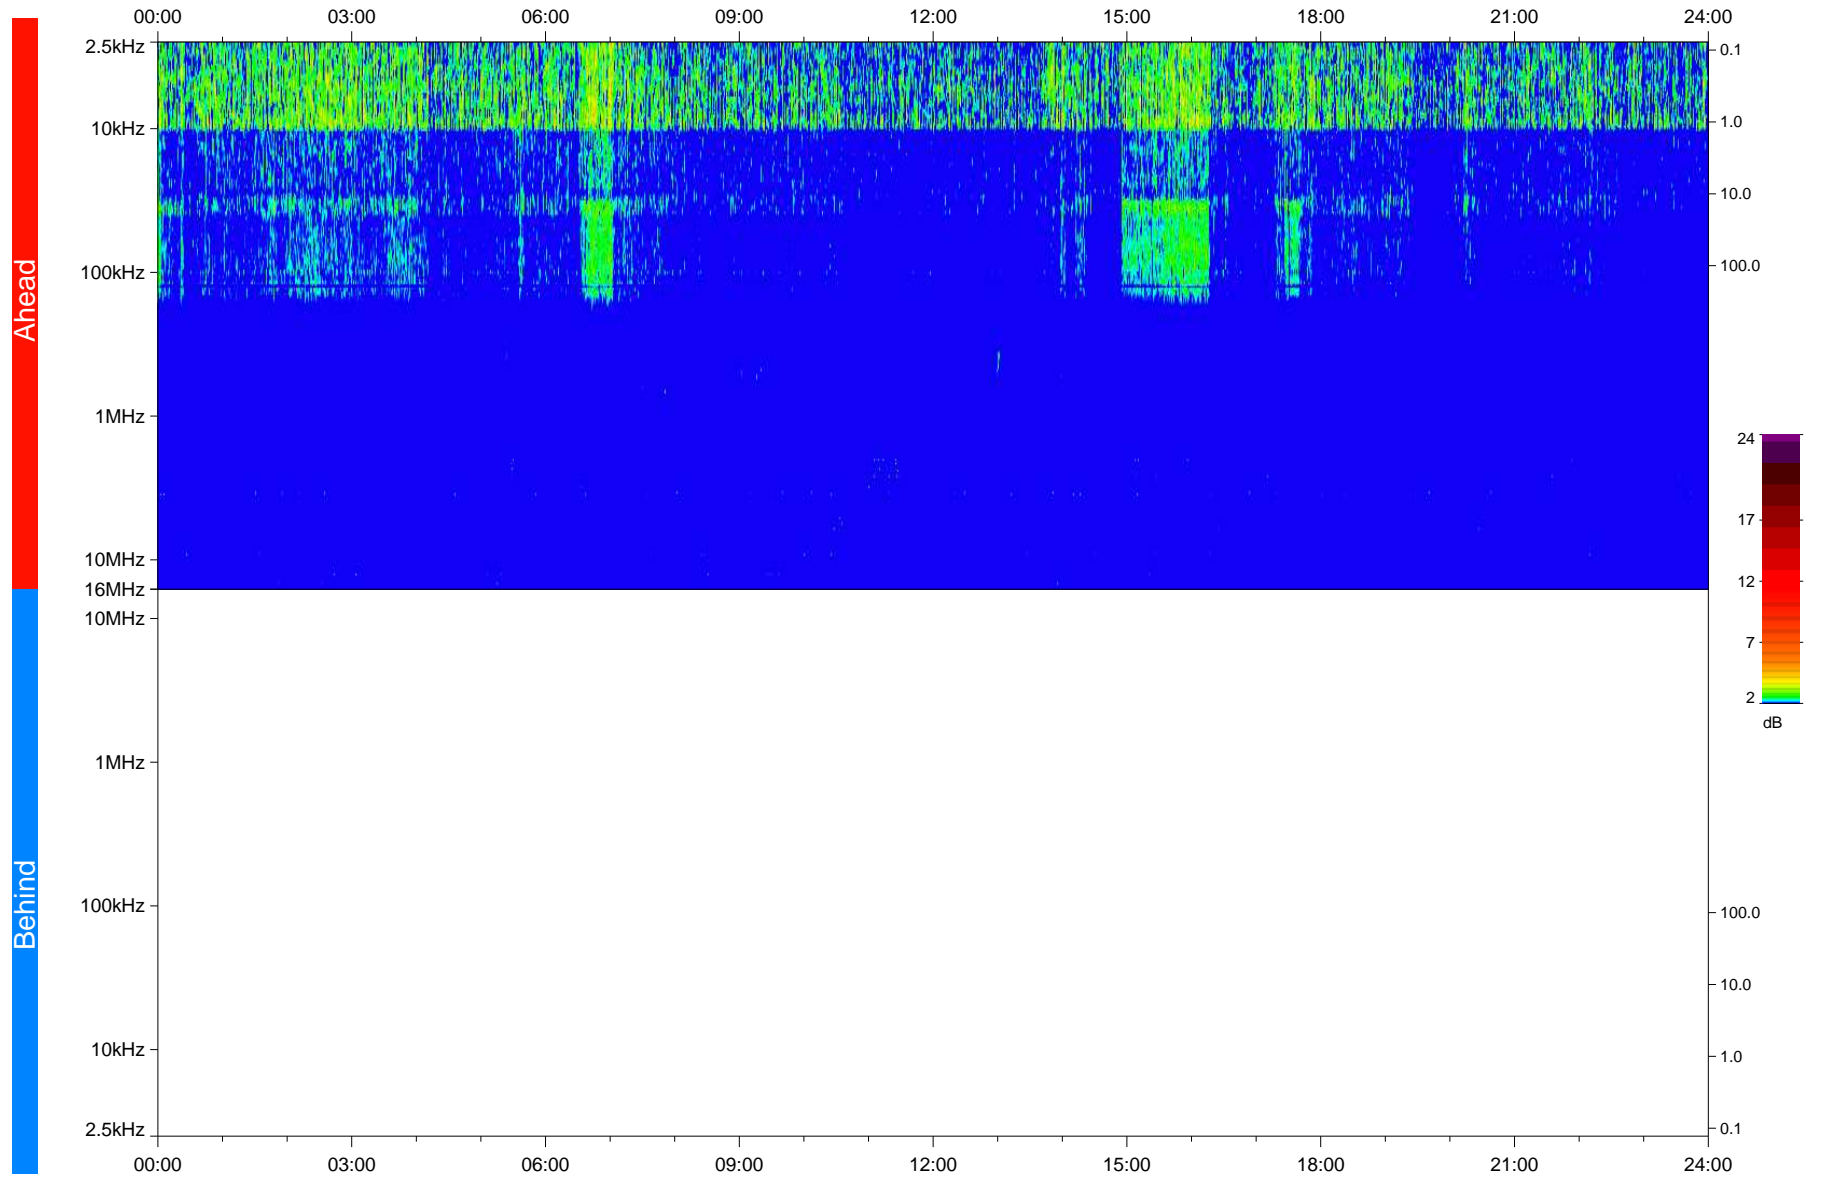

STEREO/WAVES Daily Summary - 08-Nov-2020 (DOY 313)

Ahead source file: swaves_ahead_2020_313_1_05.fin
Ahead PSE Angle: -58.8°

Behind PSE Angle: 57.8°
Behind source file: No STEREO-B data

Time (UTC)

file: stereo_swaves_daily-summary_color_20201108_v04
made by: space.umn.edu on macOS with IDL 8.8.2 on 2022-10-03 19:06:15, with TLib V945 / dynspec V311