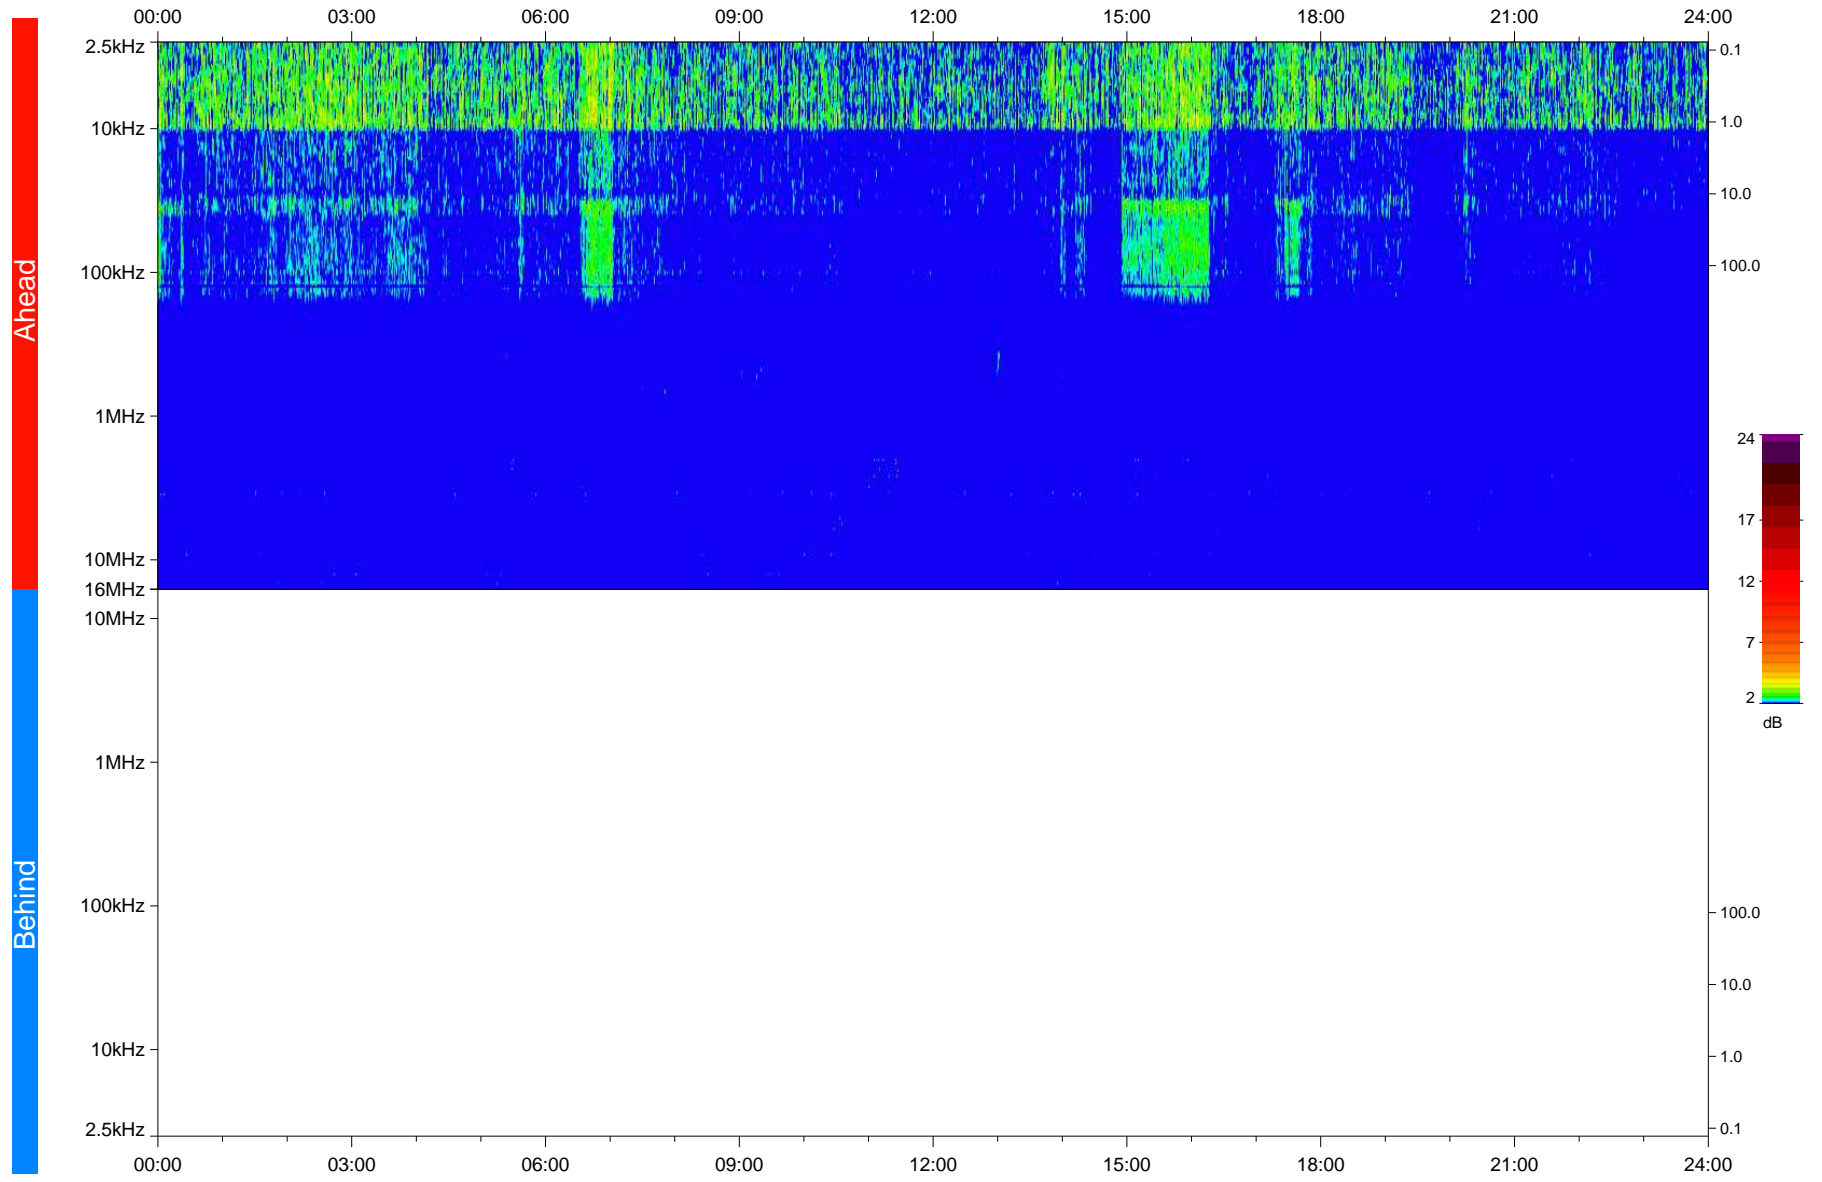

# STEREO/WAVES Daily Summary - 08-Nov-2020 (DOY 313)

Ahead source file: swaves\_ahead\_2020\_313\_1\_05.fin  
Ahead PSE Angle: -58.8°

Behind PSE Angle: 57.8°  
Behind source file: No STEREO-B data

Time (UTC)

file: stereo\_swaves\_daily-summary\_color\_20201108\_v03  
made by: space.umn.edu on macOS with IDL 8.8.2 on 2022-09-15 18:01:38, with TLib V945 / dynspec V311