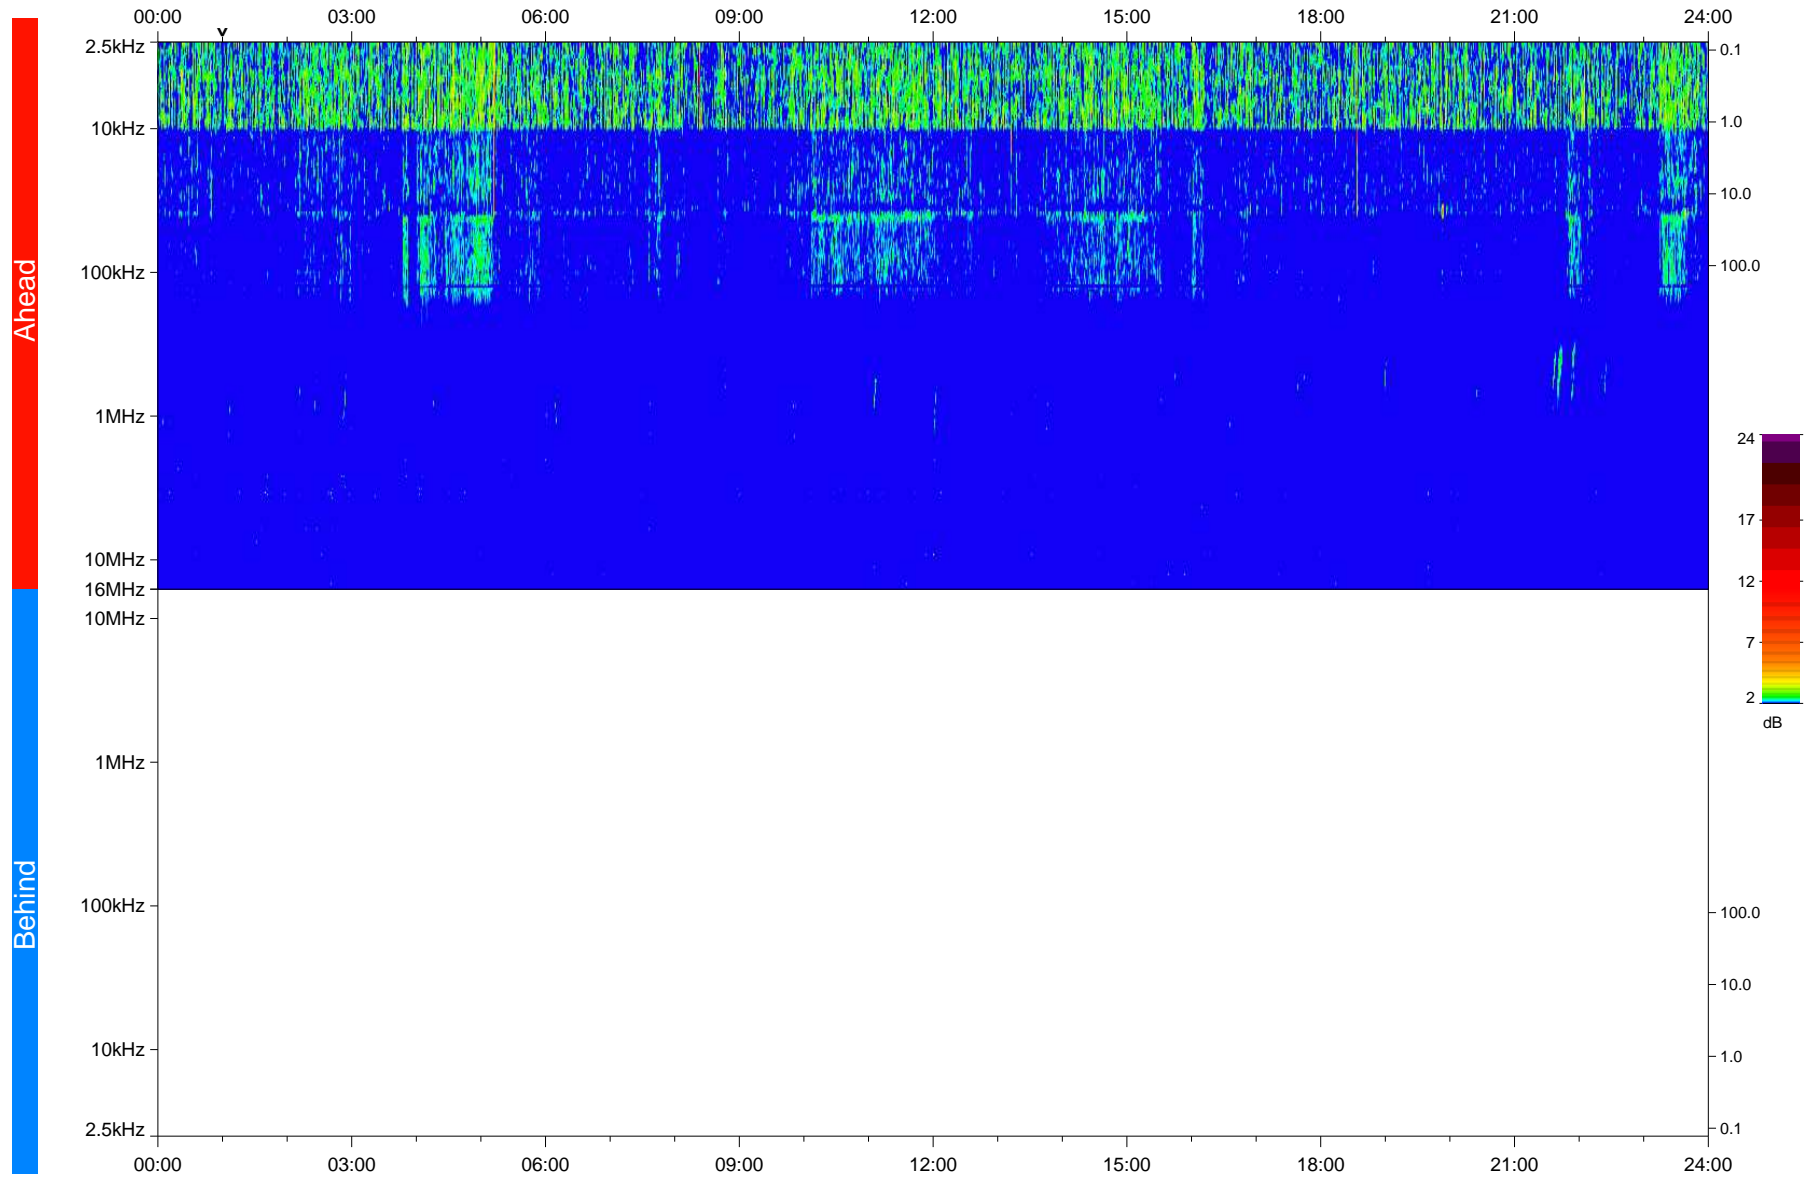

STEREO/WAVES Daily Summary - 07-Nov-2020 (DOY 312)

Ahead source file: swaves_ahead_2020_312_1_05.fin
Ahead PSE Angle: -58.9°

Behind PSE Angle: 57.8°
Behind source file: No STEREO-B data

Time (UTC)

file: stereo_swaves_daily-summary_color_20201107_v04
made by: space.umn.edu on macOS with IDL 8.8.2 on 2022-10-03 19:04:46, with TLib V945 / dynspec V311