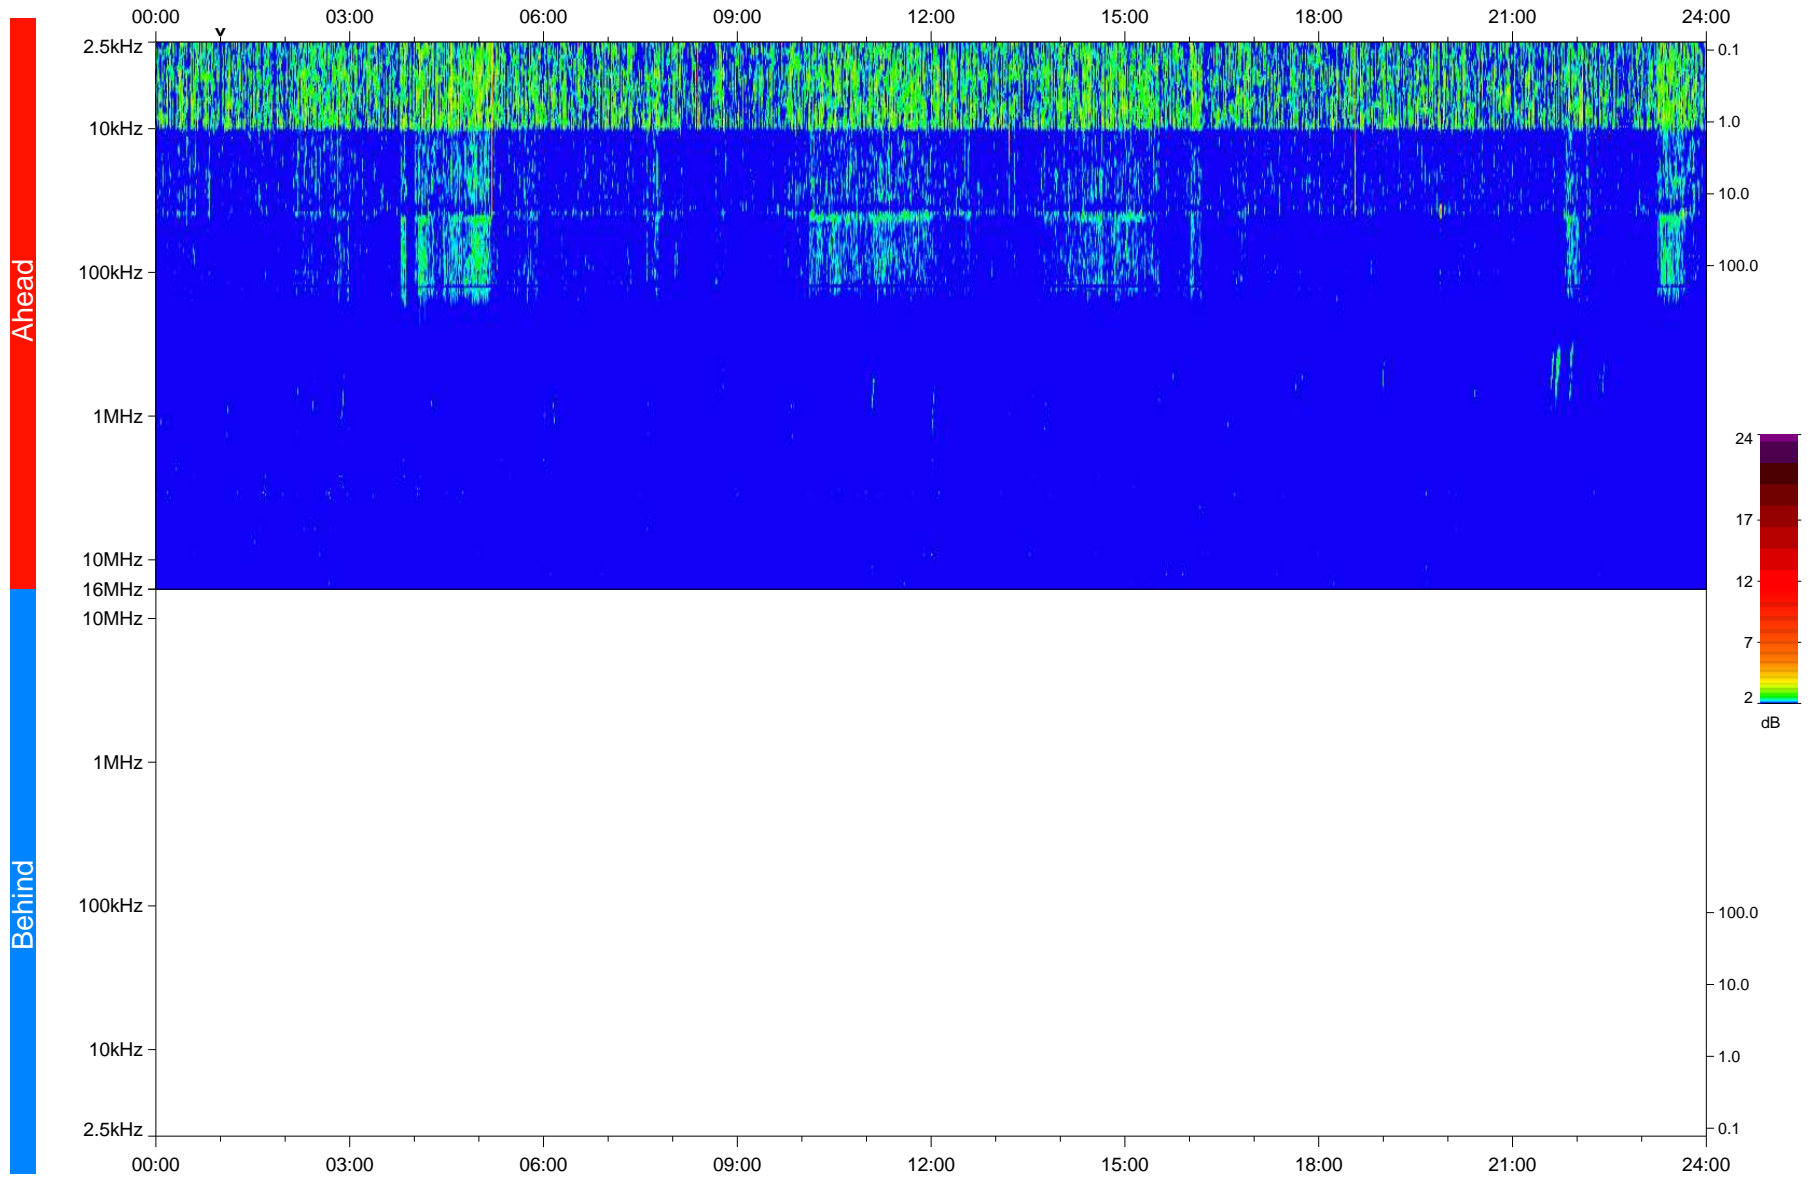

STEREO/WAVES Daily Summary - 07-Nov-2020 (DOY 312)

Ahead source file: swaves_ahead_2020_312_1_05.fin
Ahead PSE Angle: -58.9°

Behind PSE Angle: 57.8°
Behind source file: No STEREO-B data

Time (UTC)

file: stereo_swaves_daily-summary_color_20201107_v03
made by: space.umn.edu on macOS with IDL 8.8.2 on 2022-09-15 18:00:16, with TLib V945 / dynspec V311