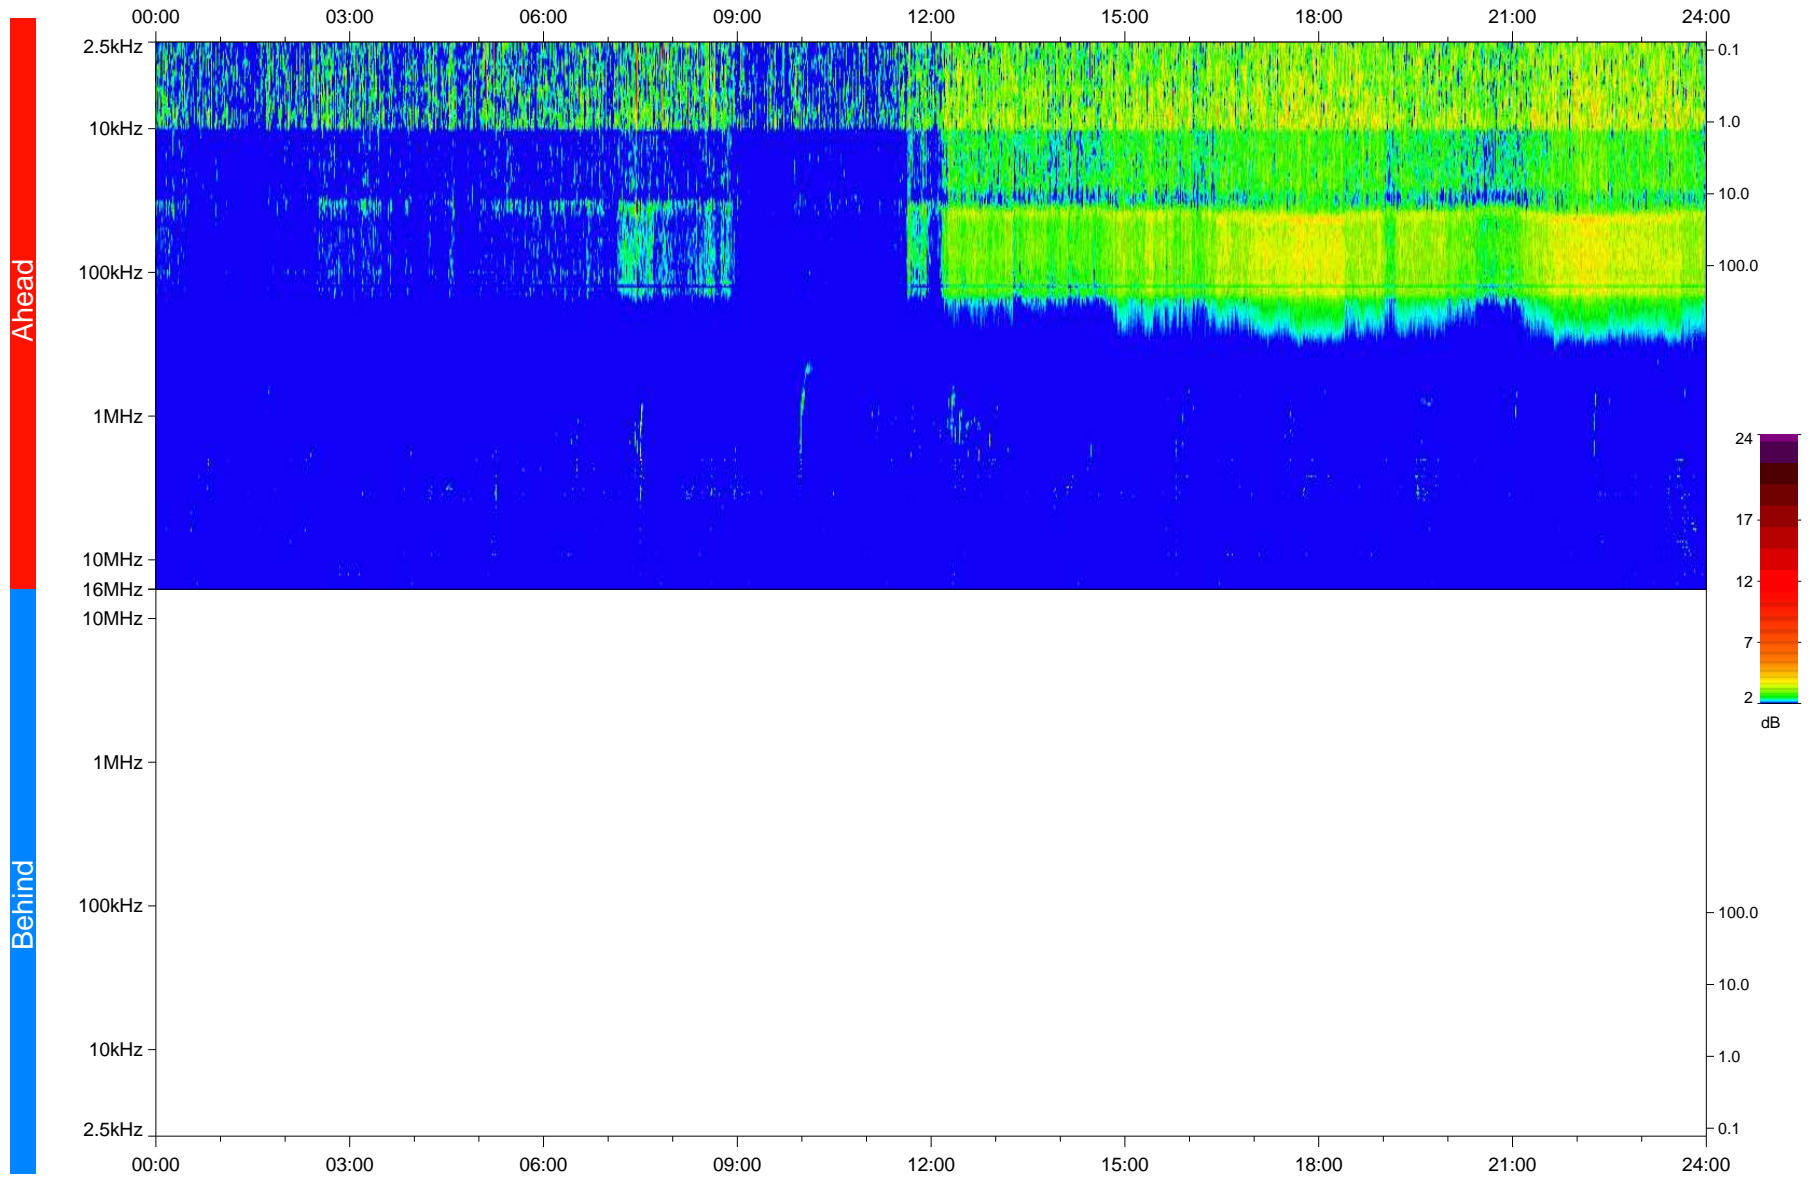

STEREO/WAVES Daily Summary - 06-Nov-2020 (DOY 311)

Ahead source file: swaves_ahead_2020_311_1_06.fin
Ahead PSE Angle: -59.0°

Behind PSE Angle: 57.8°
Behind source file: No STEREO-B data

Time (UTC)

file: stereo_swaves_daily-summary_color_20201106_v04
made by: space.umn.edu on macOS with IDL 8.8.2 on 2022-10-03 19:03:16, with TLib V945 / dynspec V311