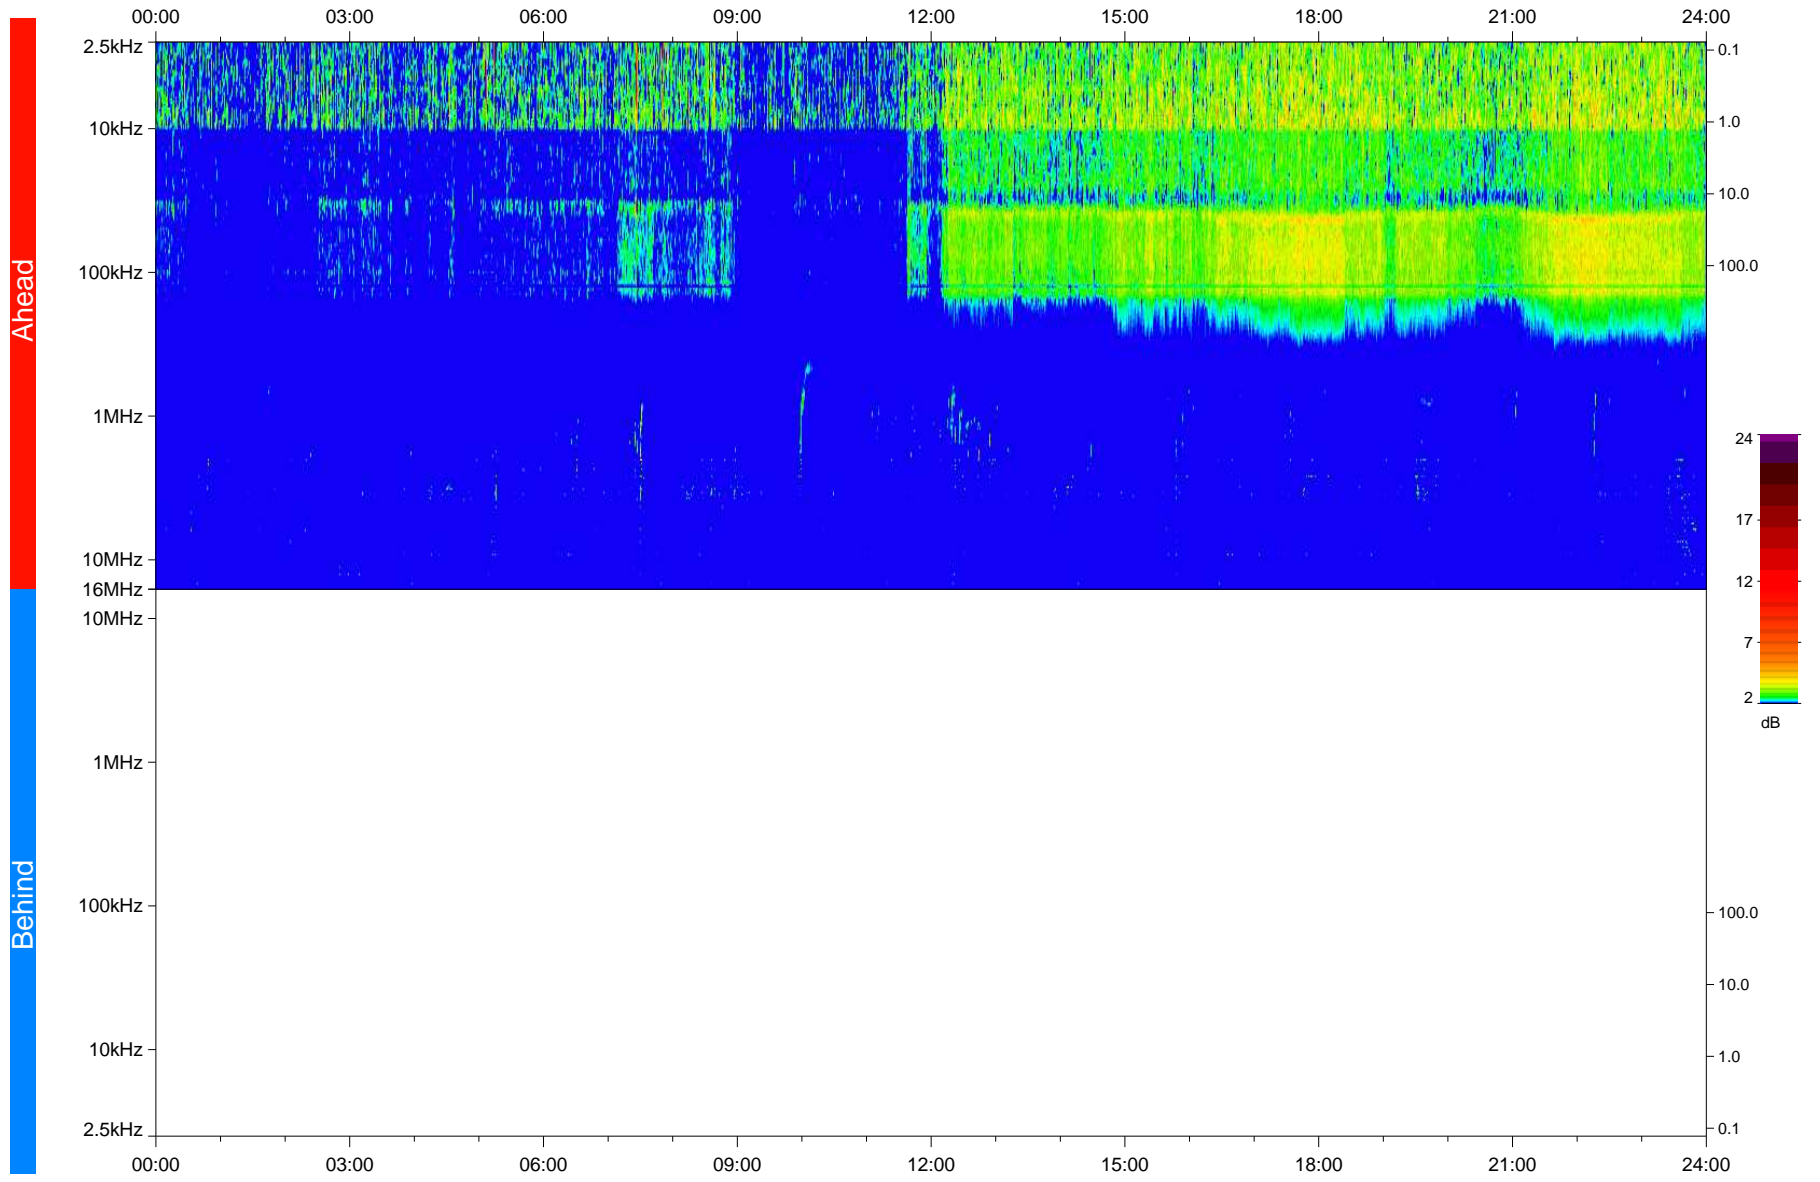

STEREO/WAVES Daily Summary - 06-Nov-2020 (DOY 311)

Ahead source file: swaves_ahead_2020_311_1_06.fin
Ahead PSE Angle: -59.0°

Behind PSE Angle: 57.8°
Behind source file: No STEREO-B data

Time (UTC)

file: stereo_swaves_daily-summary_color_20201106_v03
made by: space.umn.edu on macOS with IDL 8.8.2 on 2022-09-15 17:58:54, with TLib V945 / dynspec V311