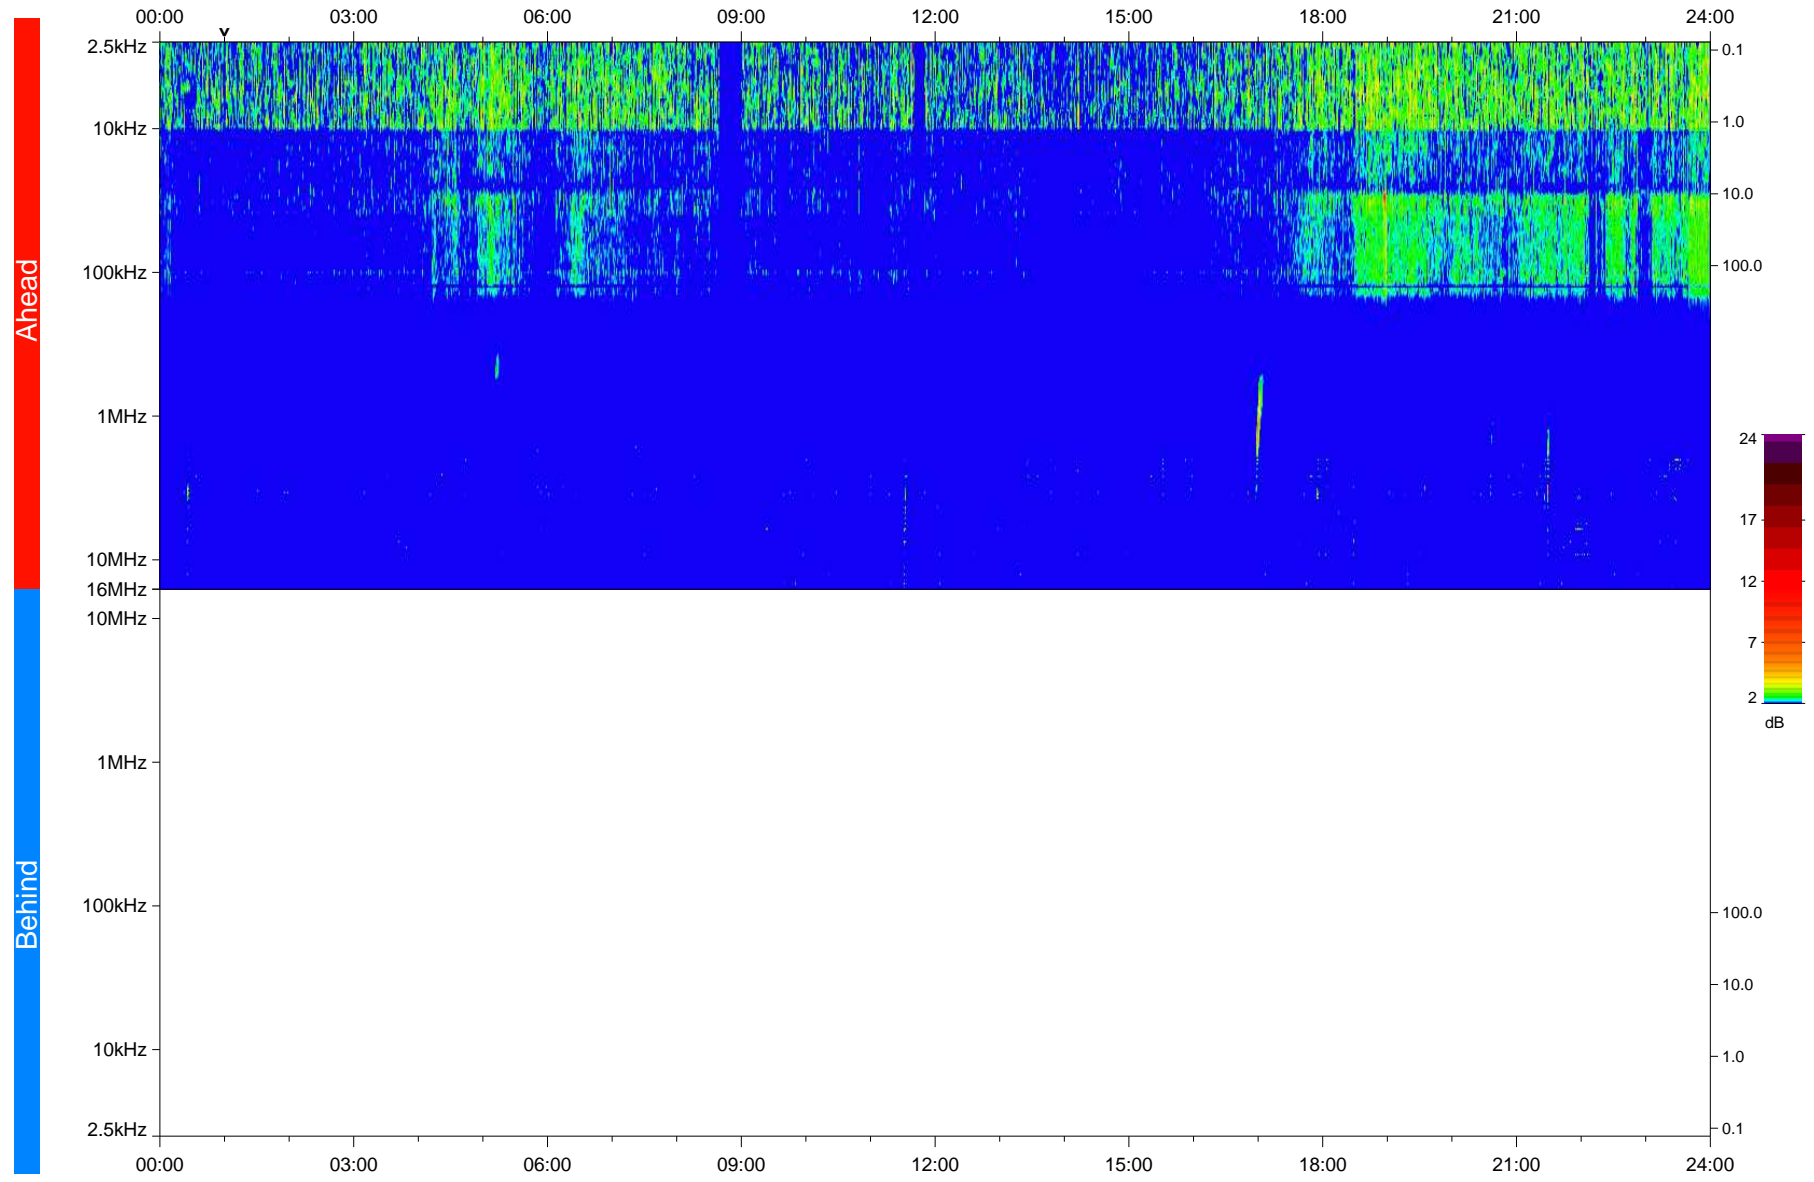

# STEREO/WAVES Daily Summary - 05-Nov-2020 (DOY 310)

Ahead source file: swaves\_ahead\_2020\_310\_1\_06.fin  
Ahead PSE Angle: -59.0°

Behind PSE Angle: 57.8°  
Behind source file: No STEREO-B data

Time (UTC)

file: stereo\_swaves\_daily-summary\_color\_20201105\_v04  
made by: space.umn.edu on macOS with IDL 8.8.2 on 2022-10-03 19:01:45, with TLib V945 / dynspec V311