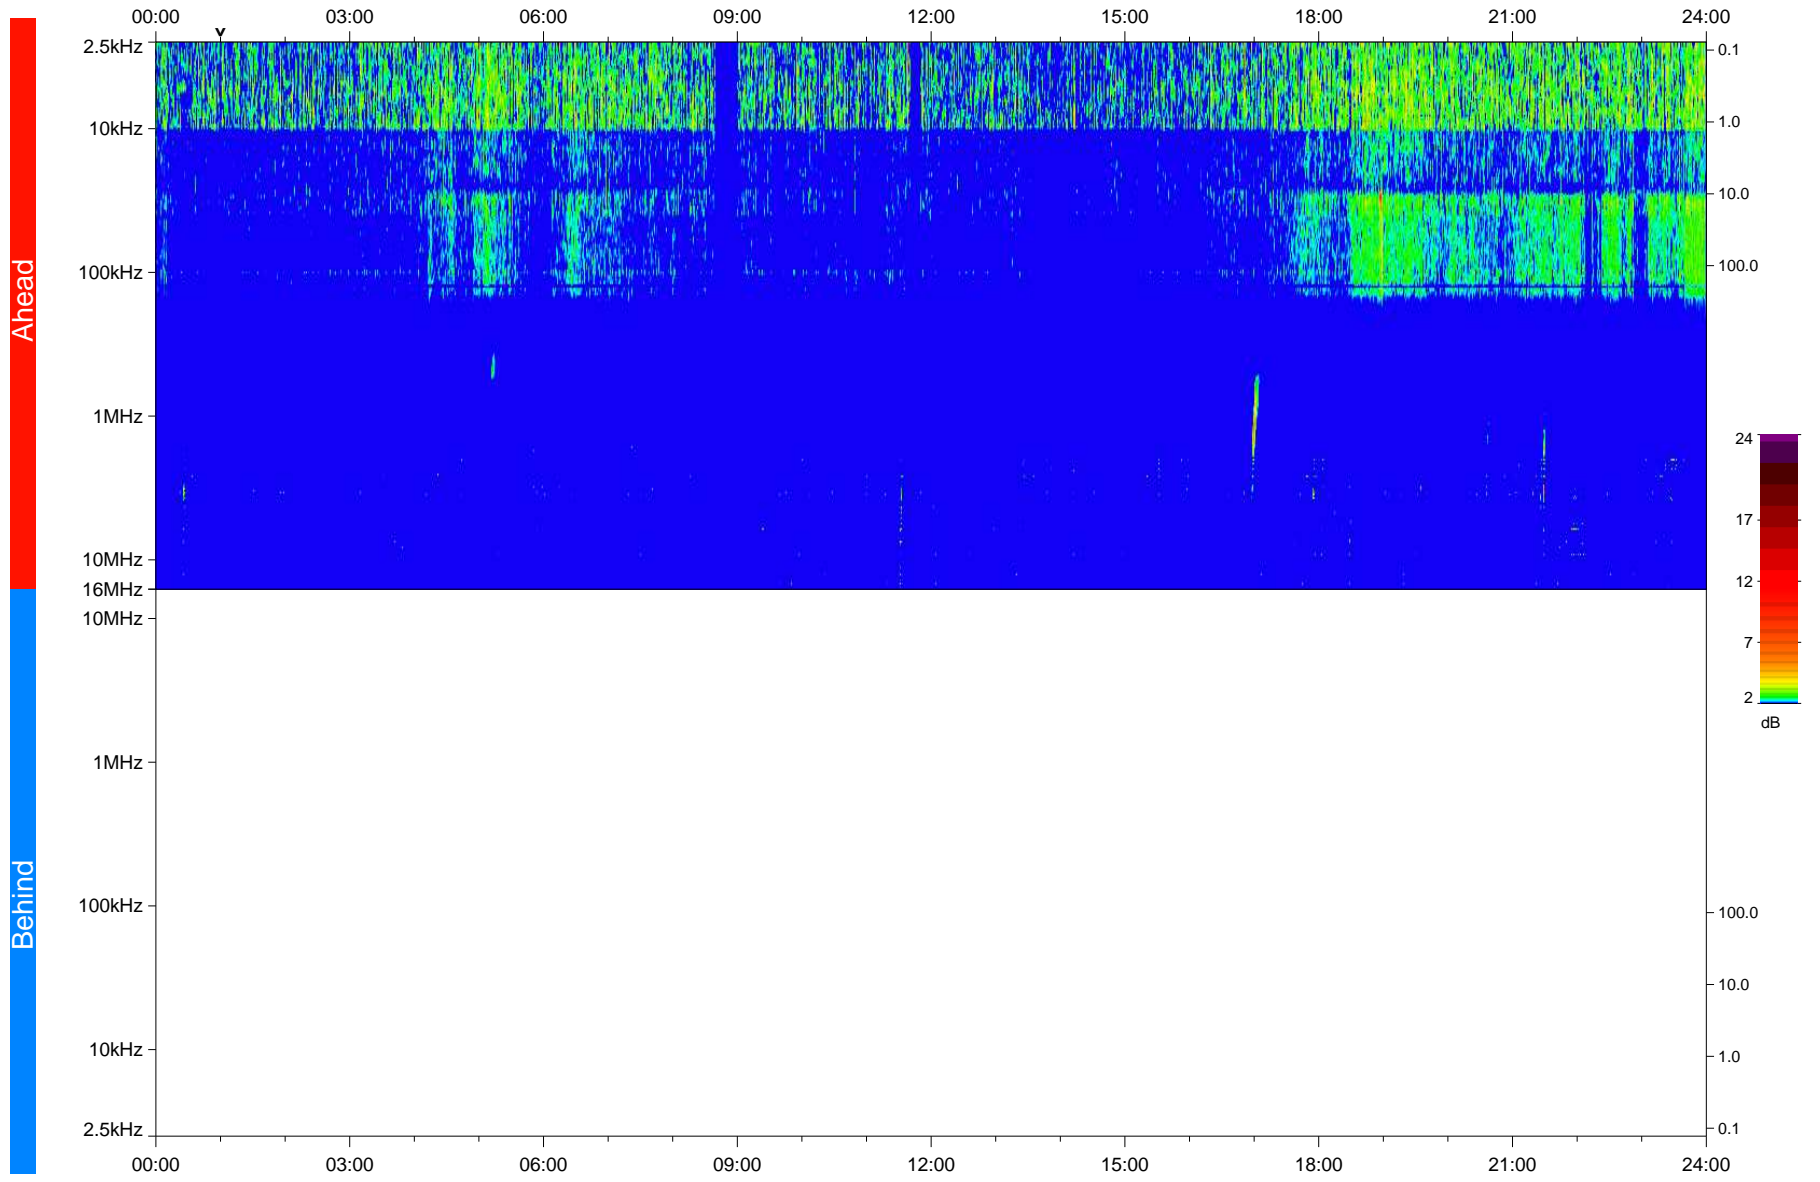

STEREO/WAVES Daily Summary - 05-Nov-2020 (DOY 310)

Ahead source file: swaves_ahead_2020_310_1_06.fin
Ahead PSE Angle: -59.0°

Behind PSE Angle: 57.8°
Behind source file: No STEREO-B data

Time (UTC)

file: stereo_swaves_daily-summary_color_20201105_v03
made by: space.umn.edu on macOS with IDL 8.8.2 on 2022-09-15 17:57:32, with TLib V945 / dynspec V311