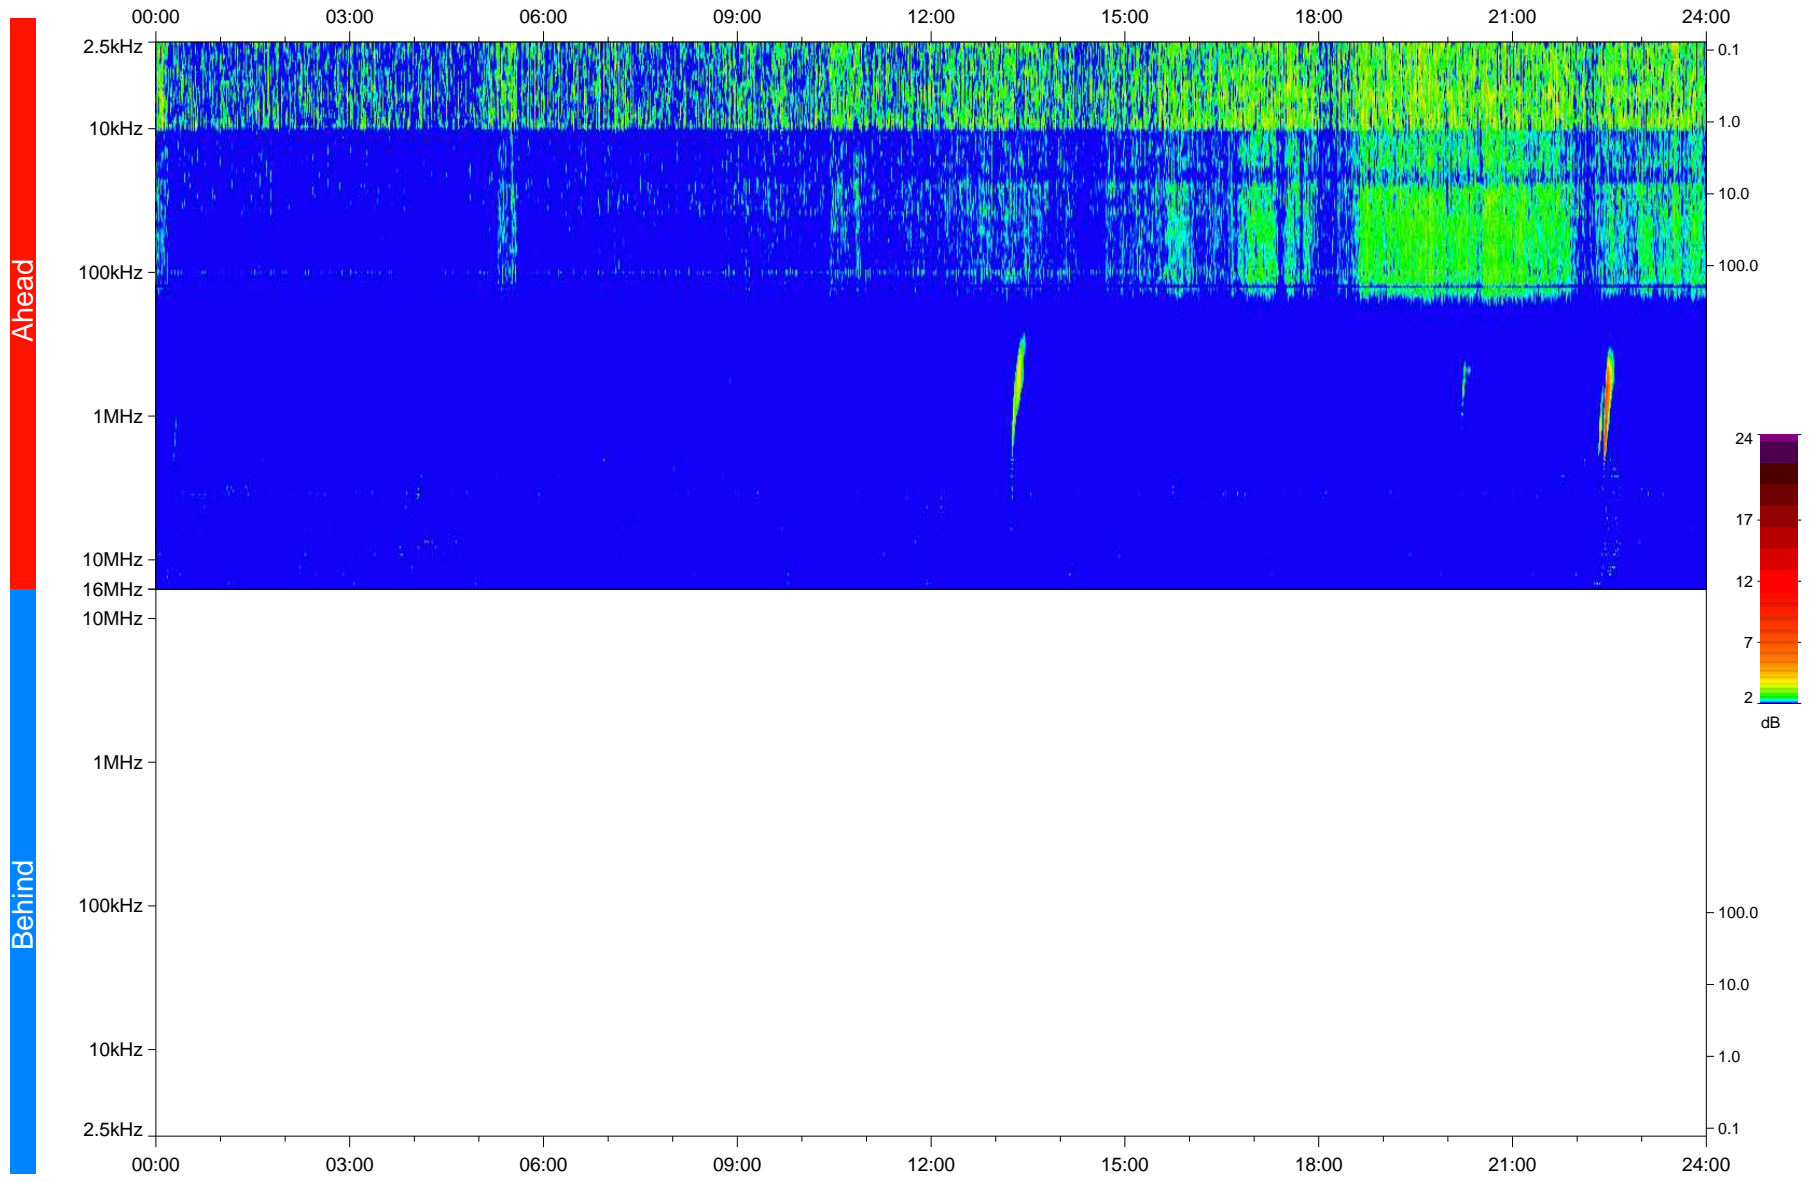

# STEREO/WAVES Daily Summary - 04-Nov-2020 (DOY 309)

Ahead source file: swaves\_ahead\_2020\_309\_1\_06.fin  
Ahead PSE Angle: -59.1°

Behind PSE Angle: 57.8°  
Behind source file: No STEREO-B data

Time (UTC)

file: stereo\_swaves\_daily-summary\_color\_20201104\_v04  
made by: space.umn.edu on macOS with IDL 8.8.2 on 2022-10-03 19:00:17, with TLib V945 / dynspec V311