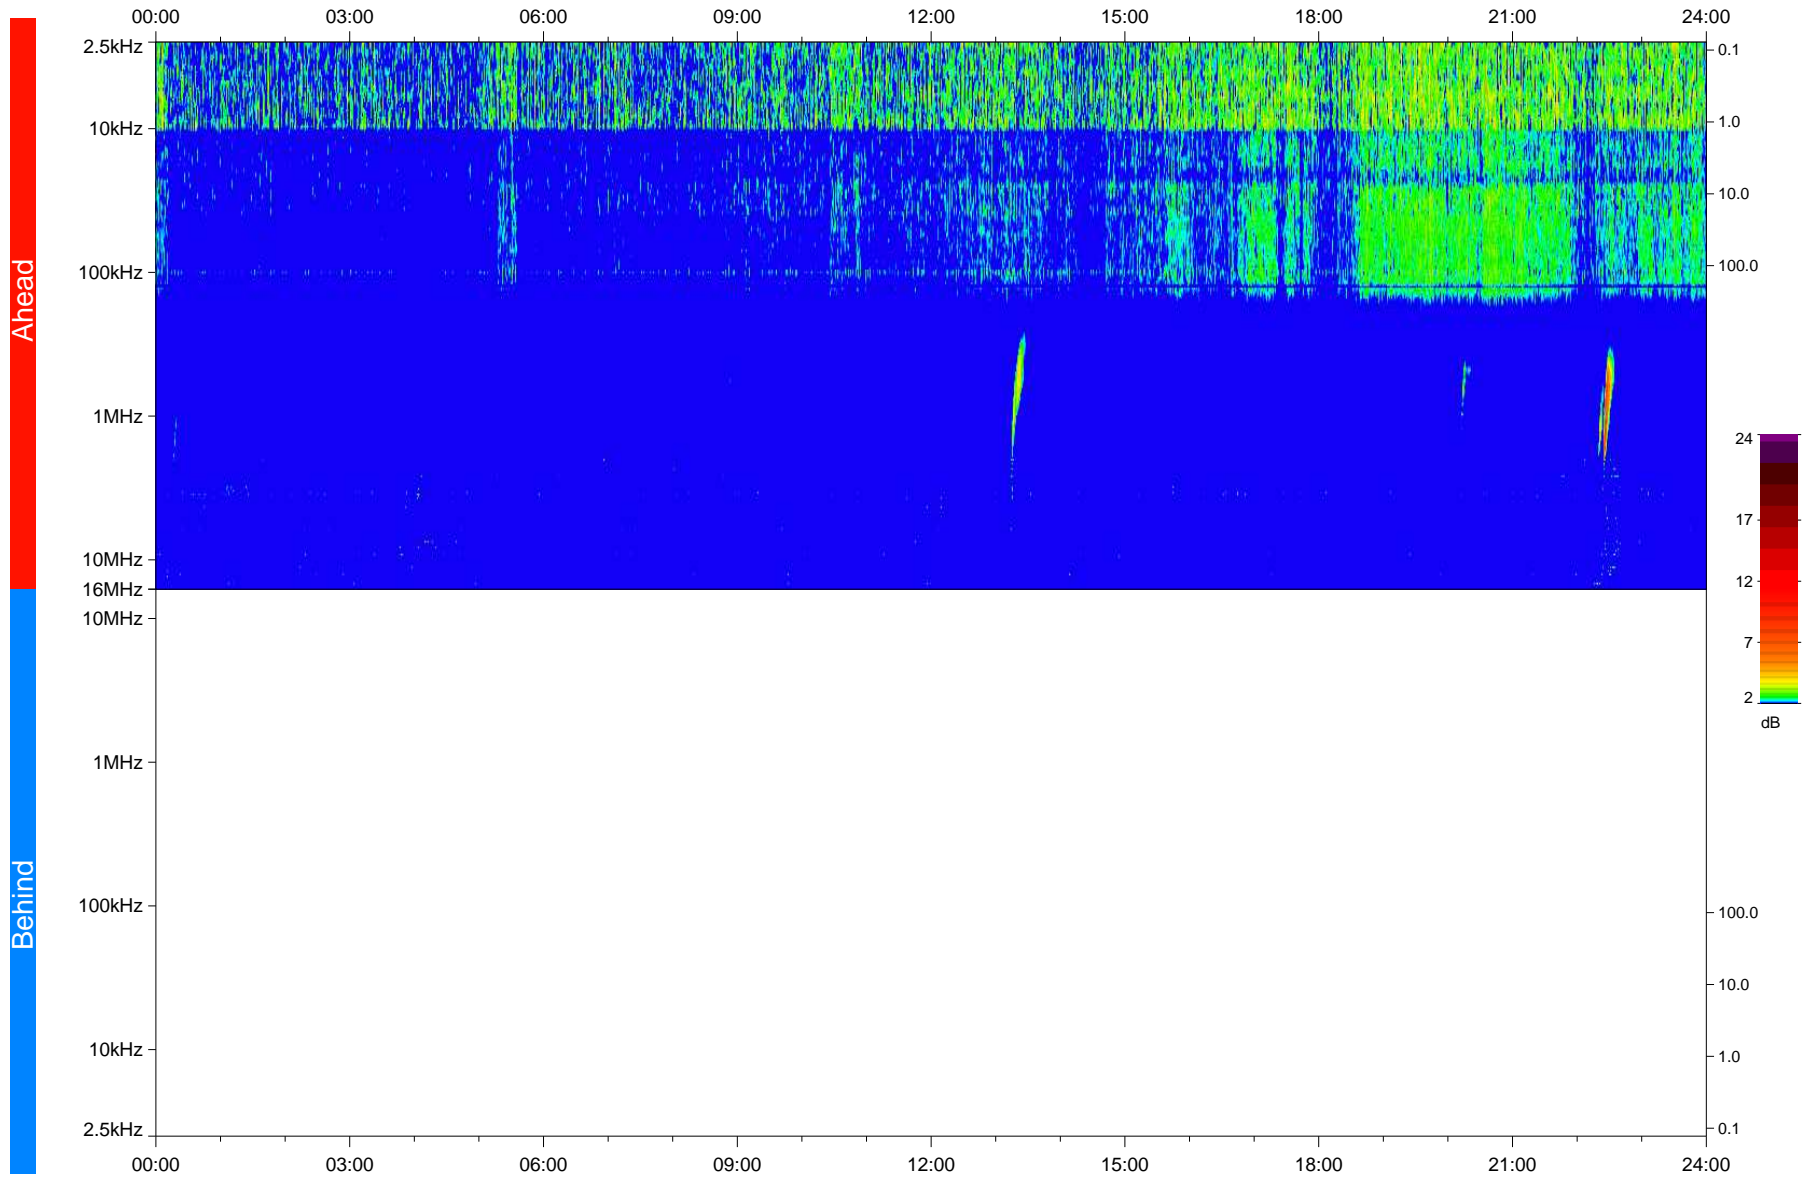

STEREO/WAVES Daily Summary - 04-Nov-2020 (DOY 309)

Ahead source file: swaves_ahead_2020_309_1_06.fin
Ahead PSE Angle: -59.1°

Behind PSE Angle: 57.8°
Behind source file: No STEREO-B data

Time (UTC)

file: stereo_swaves_daily-summary_color_20201104_v03
made by: space.umn.edu on macOS with IDL 8.8.2 on 2022-09-15 17:56:11, with TLib V945 / dynspec V311