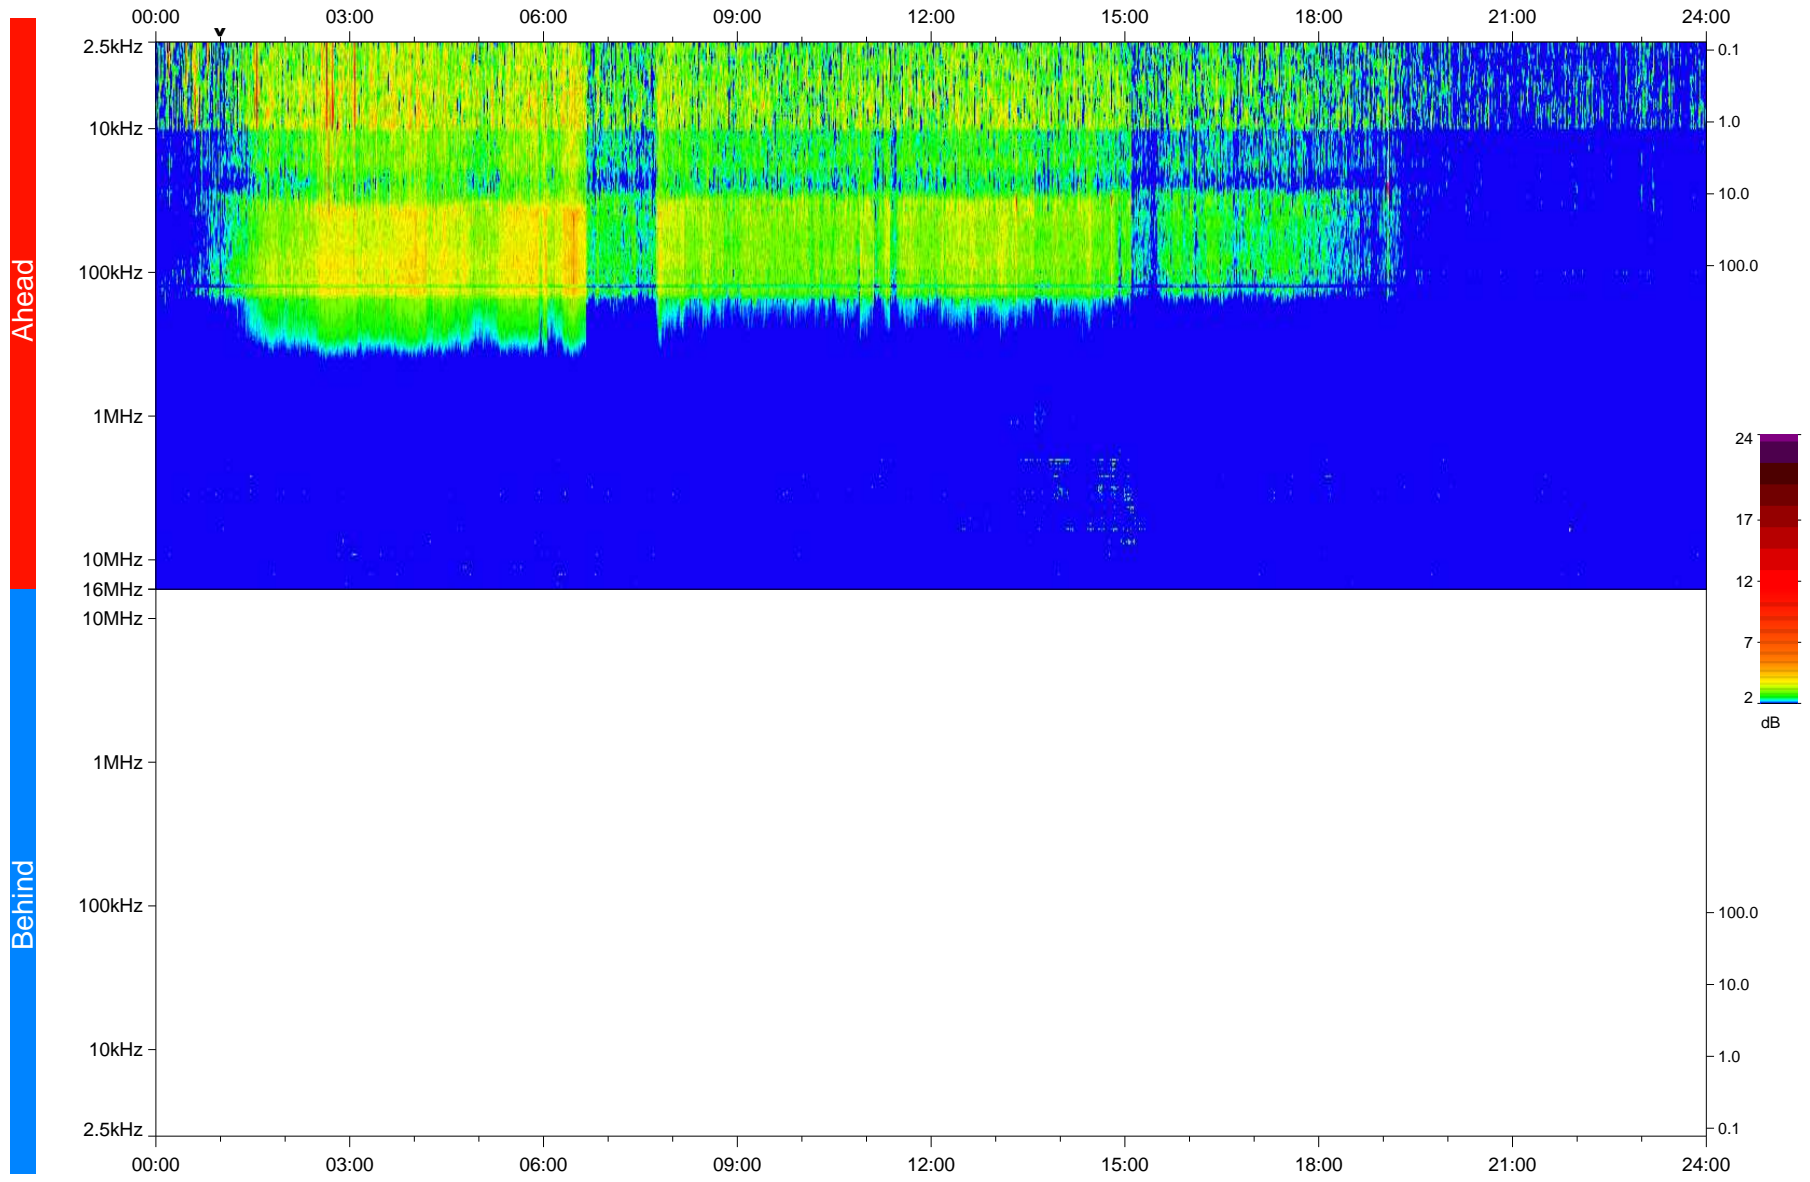

# STEREO/WAVES Daily Summary - 03-Nov-2020 (DOY 308)

Ahead source file: swaves\_ahead\_2020\_308\_1\_06.fin  
Ahead PSE Angle: -59.1°

Behind PSE Angle: 57.8°  
Behind source file: No STEREO-B data

Time (UTC)

file: stereo\_swaves\_daily-summary\_color\_20201103\_v04  
made by: space.umn.edu on macOS with IDL 8.8.2 on 2022-10-03 18:58:49, with TLib V945 / dynspec V311