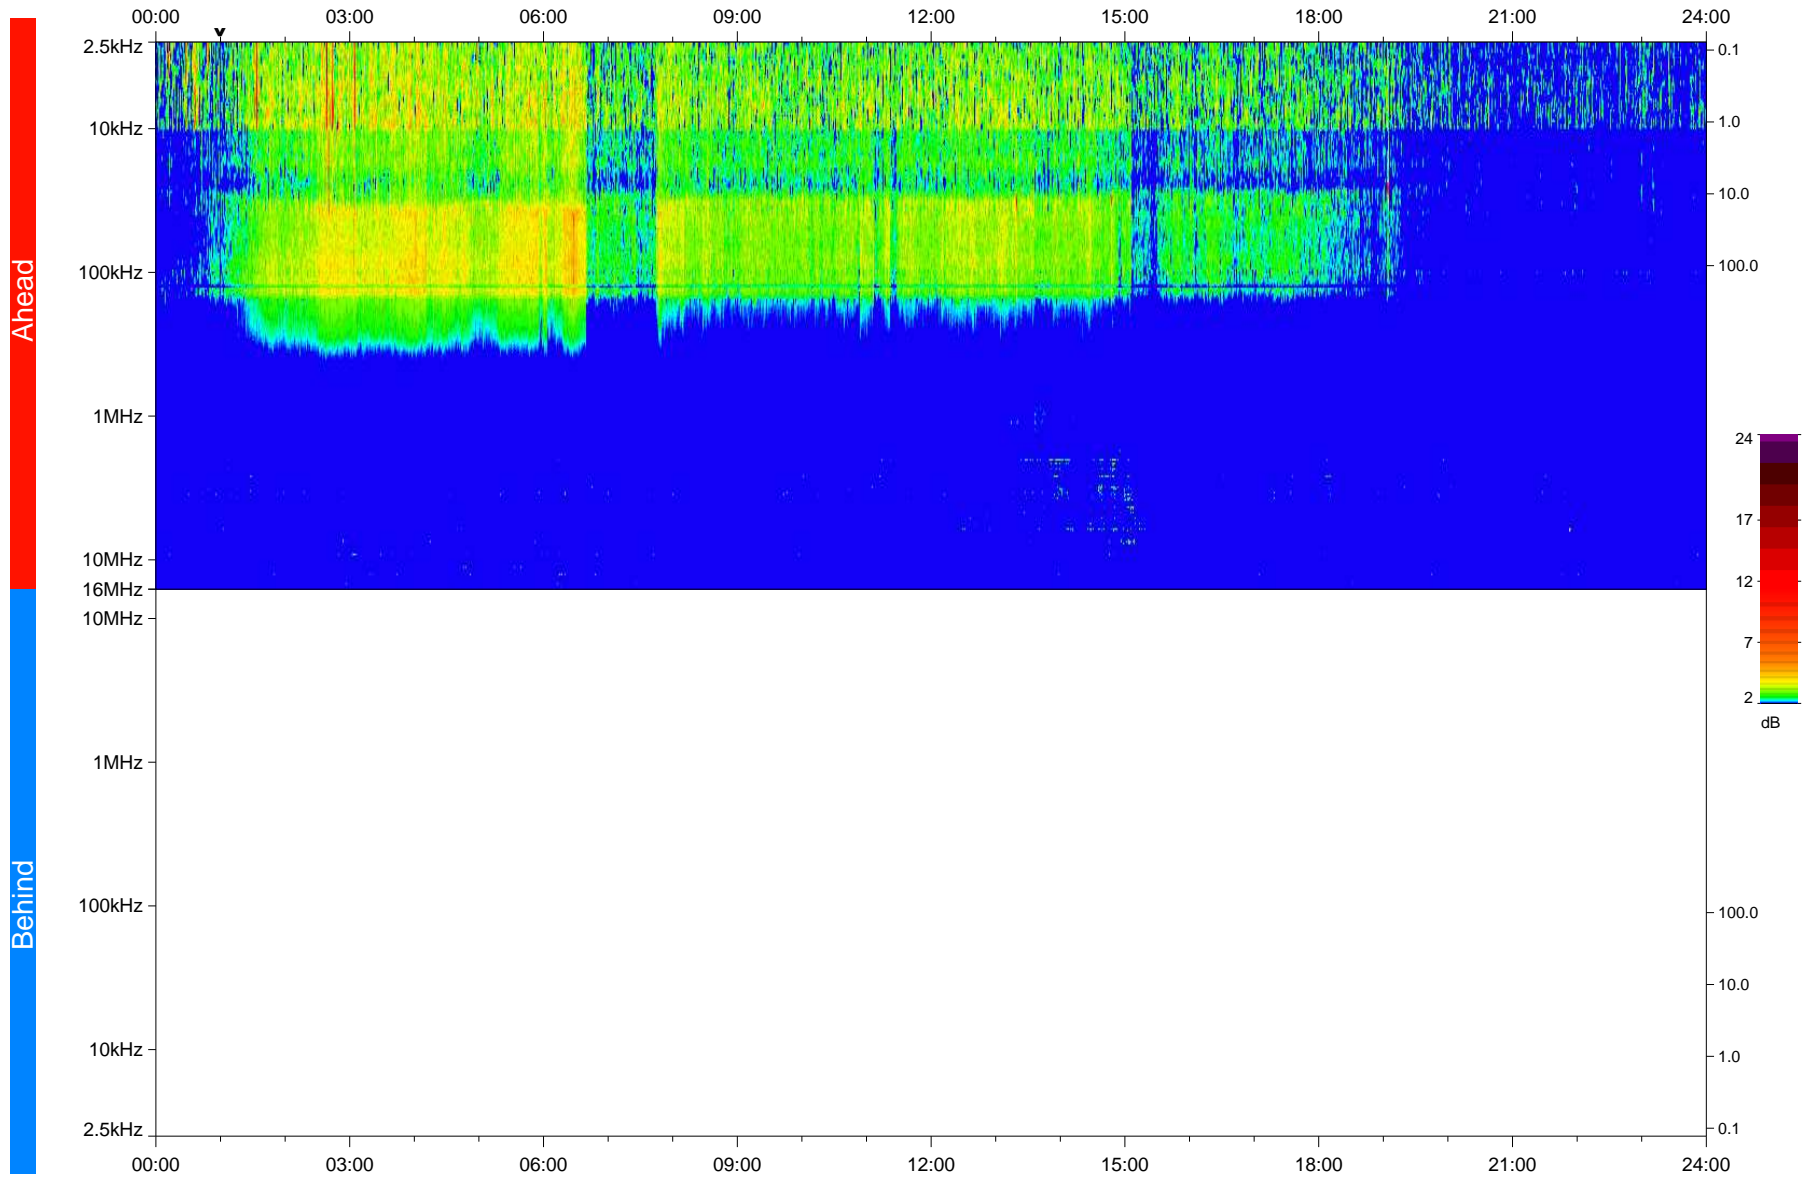

STEREO/WAVES Daily Summary - 03-Nov-2020 (DOY 308)

Ahead source file: swaves_ahead_2020_308_1_06.fin
Ahead PSE Angle: -59.1°

Behind PSE Angle: 57.8°
Behind source file: No STEREO-B data

Time (UTC)

file: stereo_swaves_daily-summary_color_20201103_v03
made by: space.umn.edu on macOS with IDL 8.8.2 on 2022-09-15 17:54:51, with TLib V945 / dynspec V311