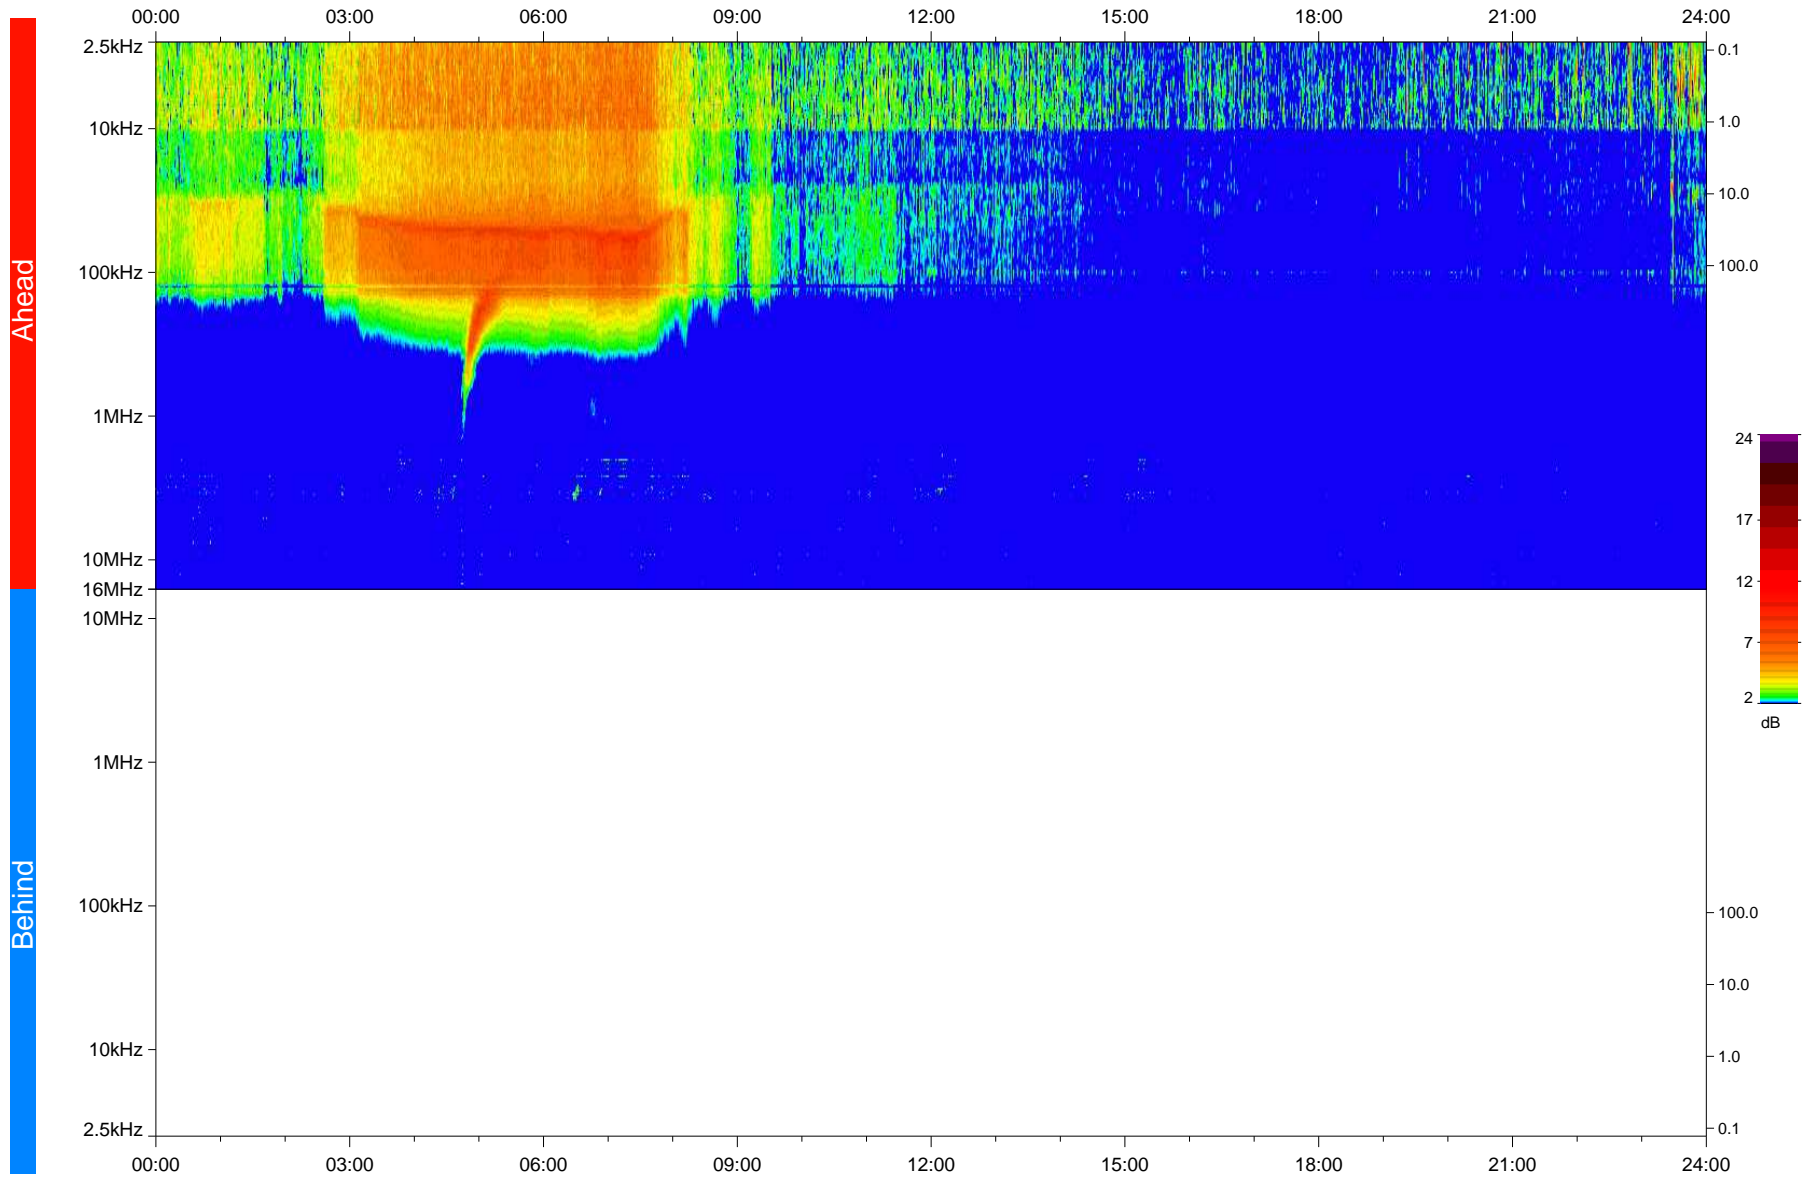

# STEREO/WAVES Daily Summary - 02-Nov-2020 (DOY 307)

Ahead source file: swaves\_ahead\_2020\_307\_1\_06.fin  
Ahead PSE Angle: -59.2°

Behind PSE Angle: 57.8°  
Behind source file: No STEREO-B data

Time (UTC)

file: stereo\_swaves\_daily-summary\_color\_20201102\_v04  
made by: space.umn.edu on macOS with IDL 8.8.2 on 2022-10-03 18:57:18, with TLib V945 / dynspec V311