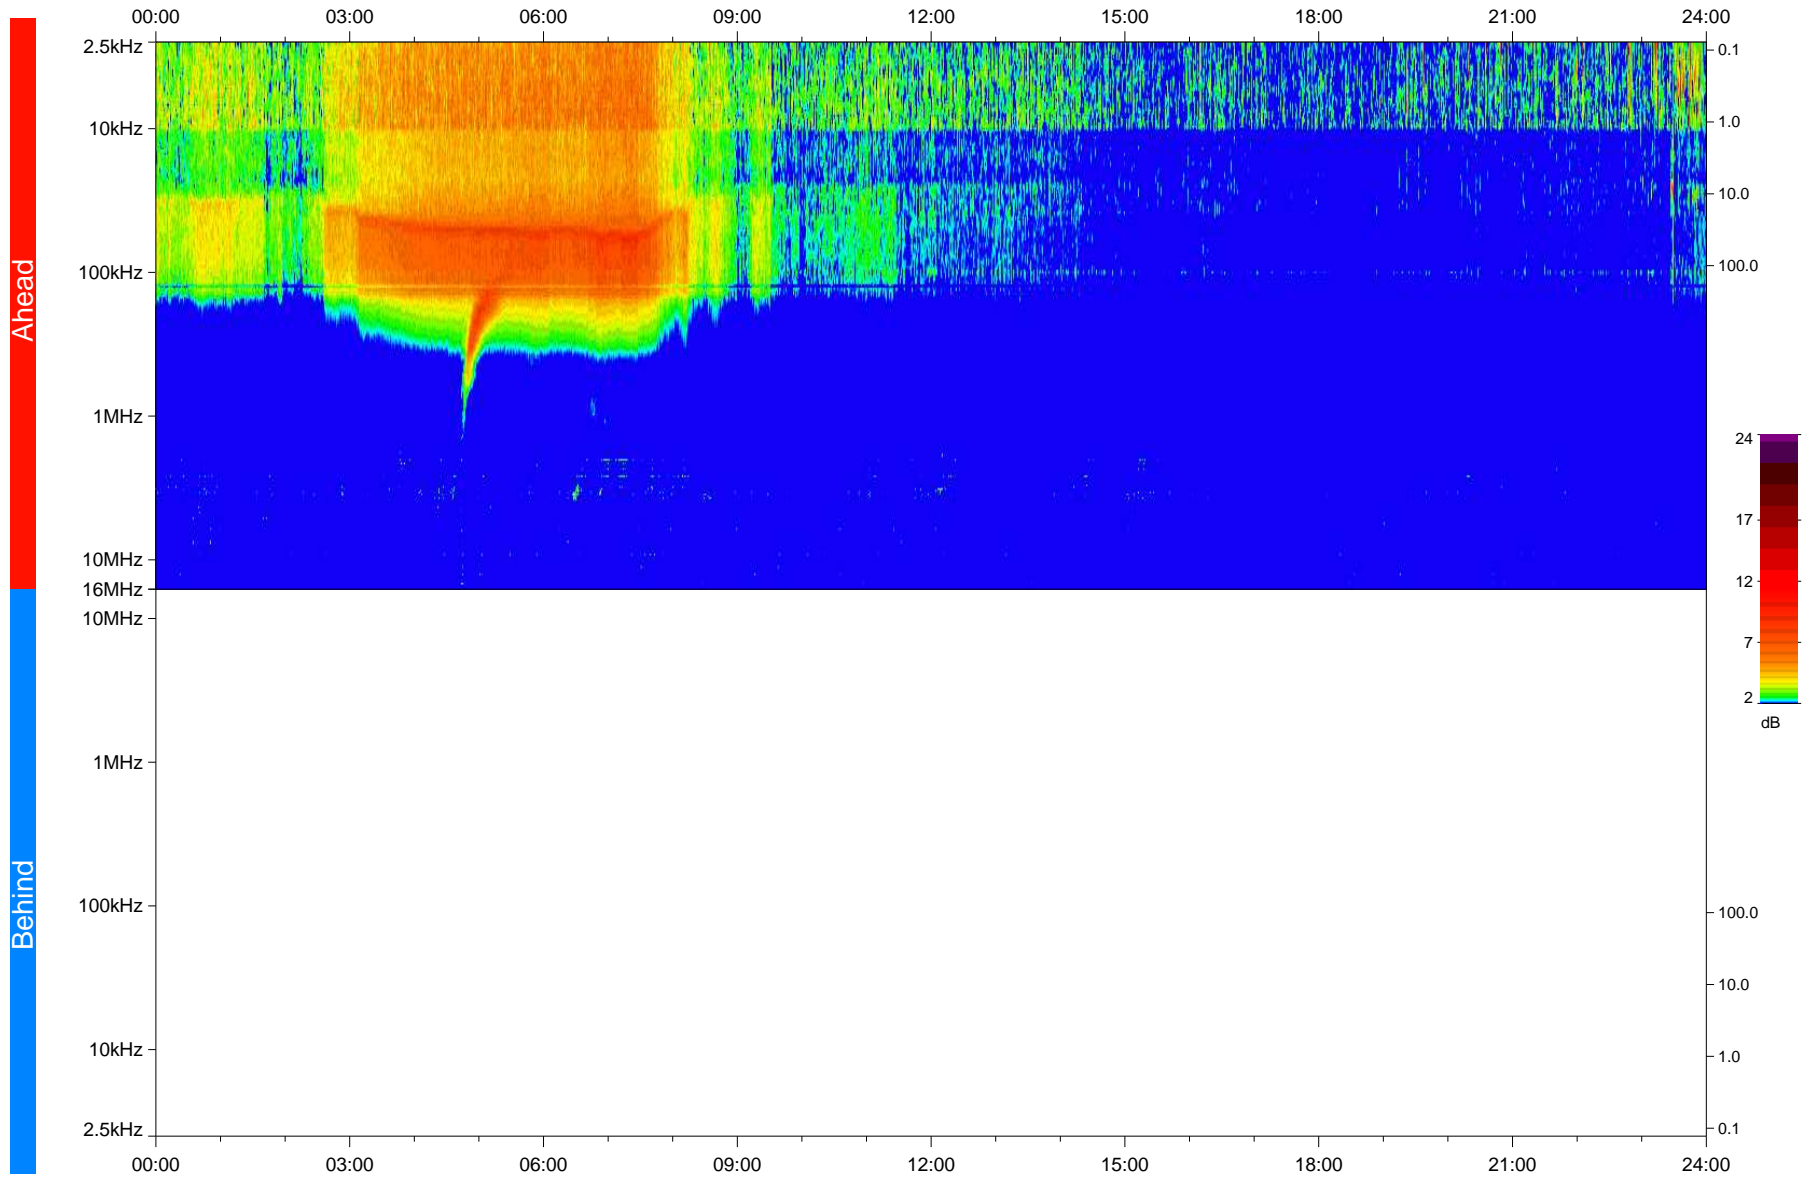

STEREO/WAVES Daily Summary - 02-Nov-2020 (DOY 307)

Ahead source file: swaves_ahead_2020_307_1_06.fin
Ahead PSE Angle: -59.2°

Behind PSE Angle: 57.8°
Behind source file: No STEREO-B data

Time (UTC)

file: stereo_swaves_daily-summary_color_20201102_v03
made by: space.umn.edu on macOS with IDL 8.8.2 on 2022-09-15 17:53:28, with TMLib V945 / dynspec V311