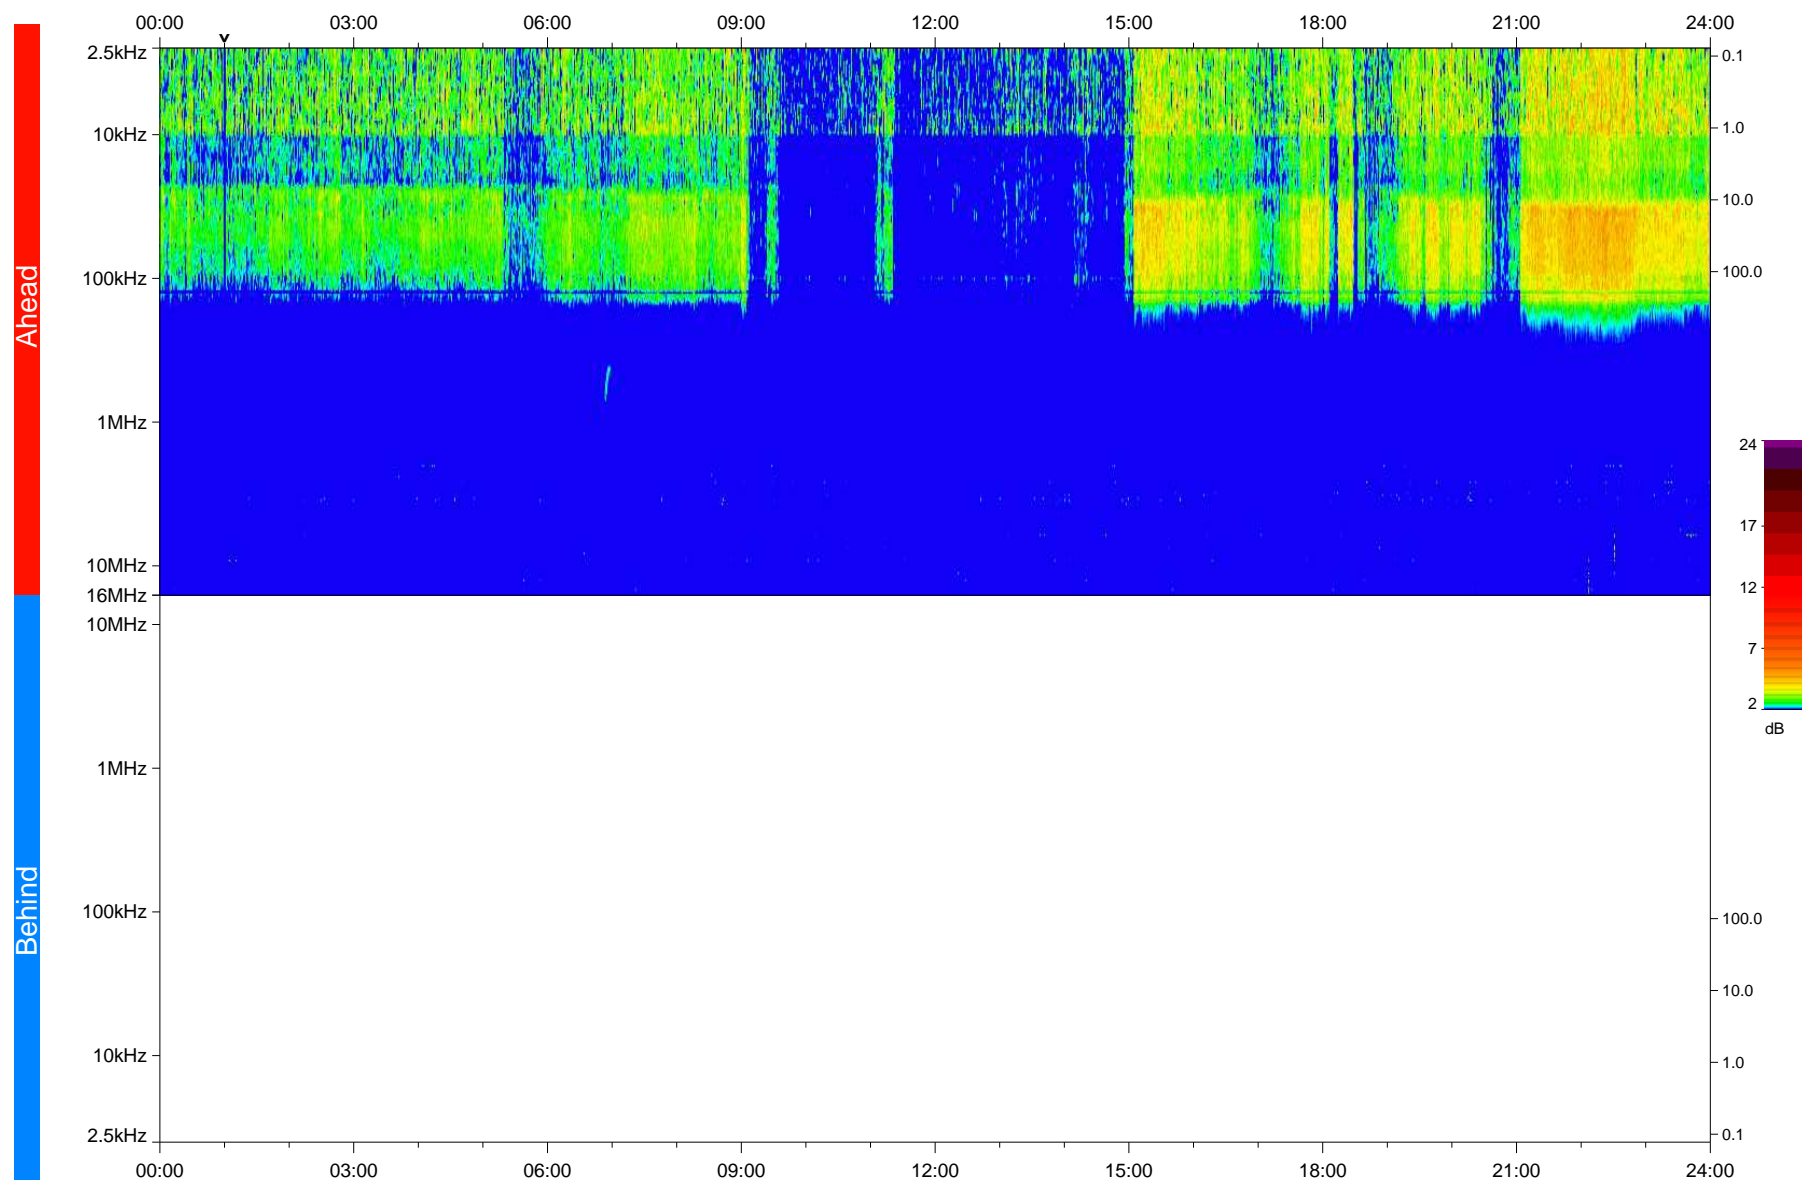

STEREO/WAVES Daily Summary - 01-Nov-2020 (DOY 306)

Ahead source file: swaves_ahead_2020_306_1_05.fin
Ahead PSE Angle: -59.2°

Behind PSE Angle: 57.8°
Behind source file: No STEREO-B data

Time (UTC)

file: stereo_swaves_daily-summary_color_20201101_v04
made by: space.umn.edu on macOS with IDL 8.8.2 on 2022-10-03 18:55:48, with TLib V945 / dynspec V311