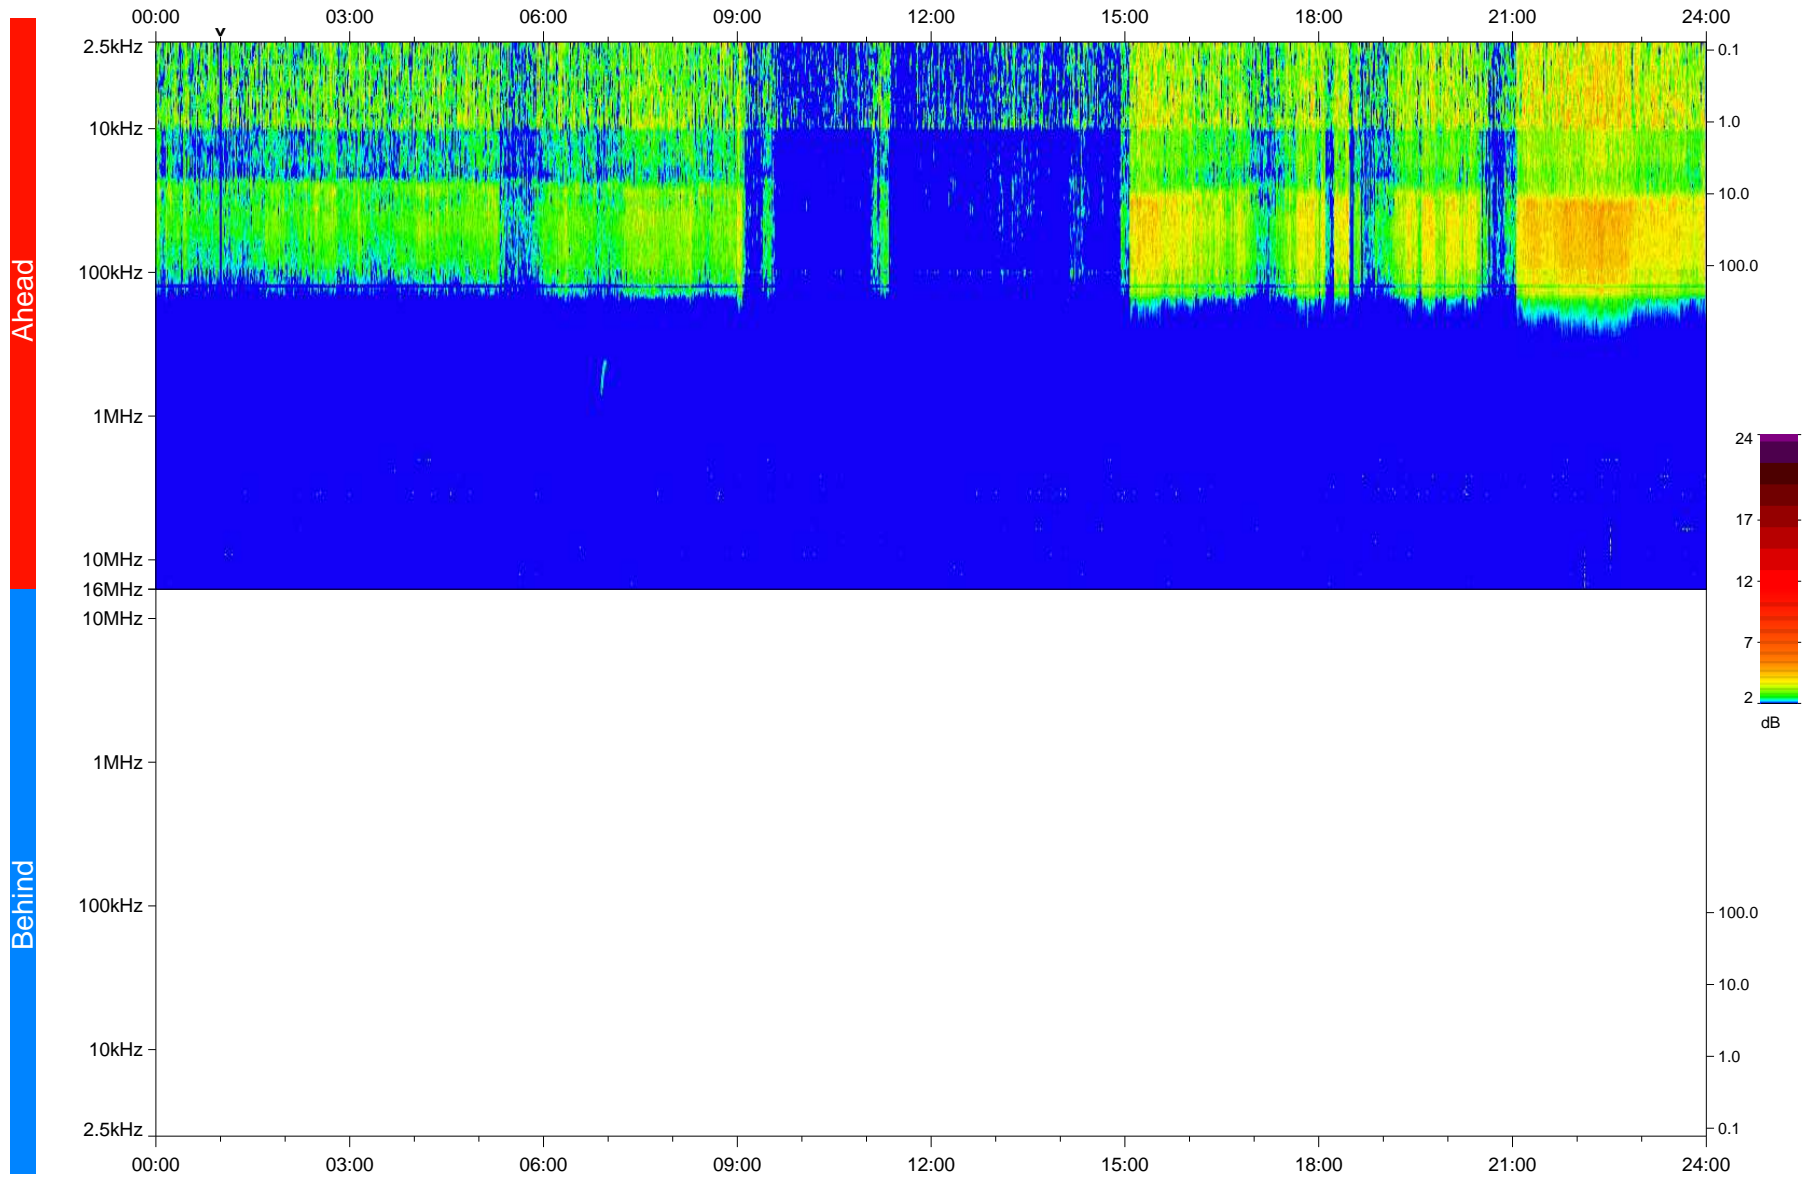

STEREO/WAVES Daily Summary - 01-Nov-2020 (DOY 306)

Ahead source file: swaves Ahead_2020_306_1_05.fin
Ahead PSE Angle: -59.2°

Behind PSE Angle: 57.8°
Behind source file: No STEREO-B data

Time (UTC)

file: stereo_swaves_daily-summary_color_20201101_v03
made by: space.umn.edu on macOS with IDL 8.8.2 on 2022-09-15 17:52:05, with TLib V945 / dynspec V311