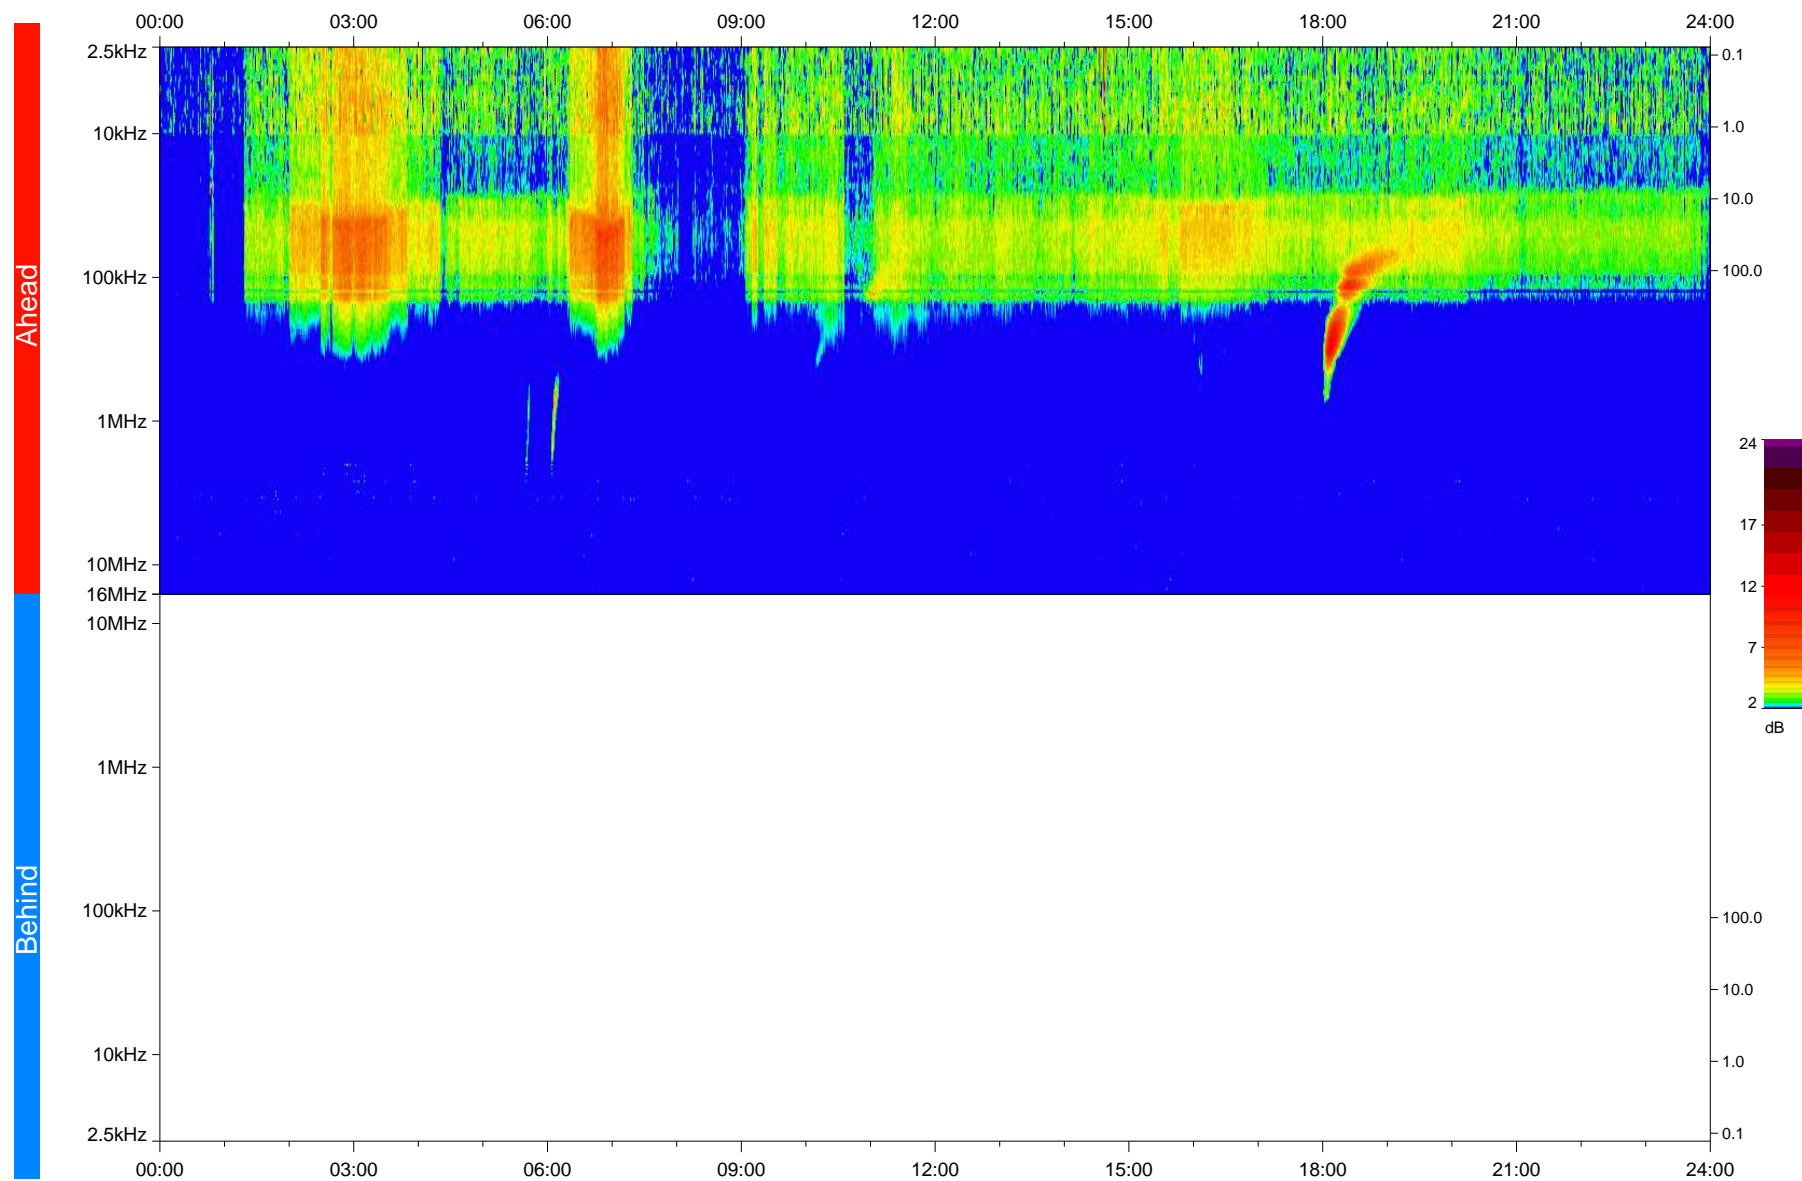

STEREO/WAVES Daily Summary - 31-Oct-2020 (DOY 305)

Ahead source file: swaves_ahead_2020_305_1_05.fin
Ahead PSE Angle: -59.3°

Behind PSE Angle: 57.8°
Behind source file: No STEREO-B data

Time (UTC)

file: stereo_swaves_daily-summary_color_20201031_v04
made by: space.umn.edu on macOS with IDL 8.8.2 on 2022-10-03 18:54:19, with TMLib V945 / dynspec V311