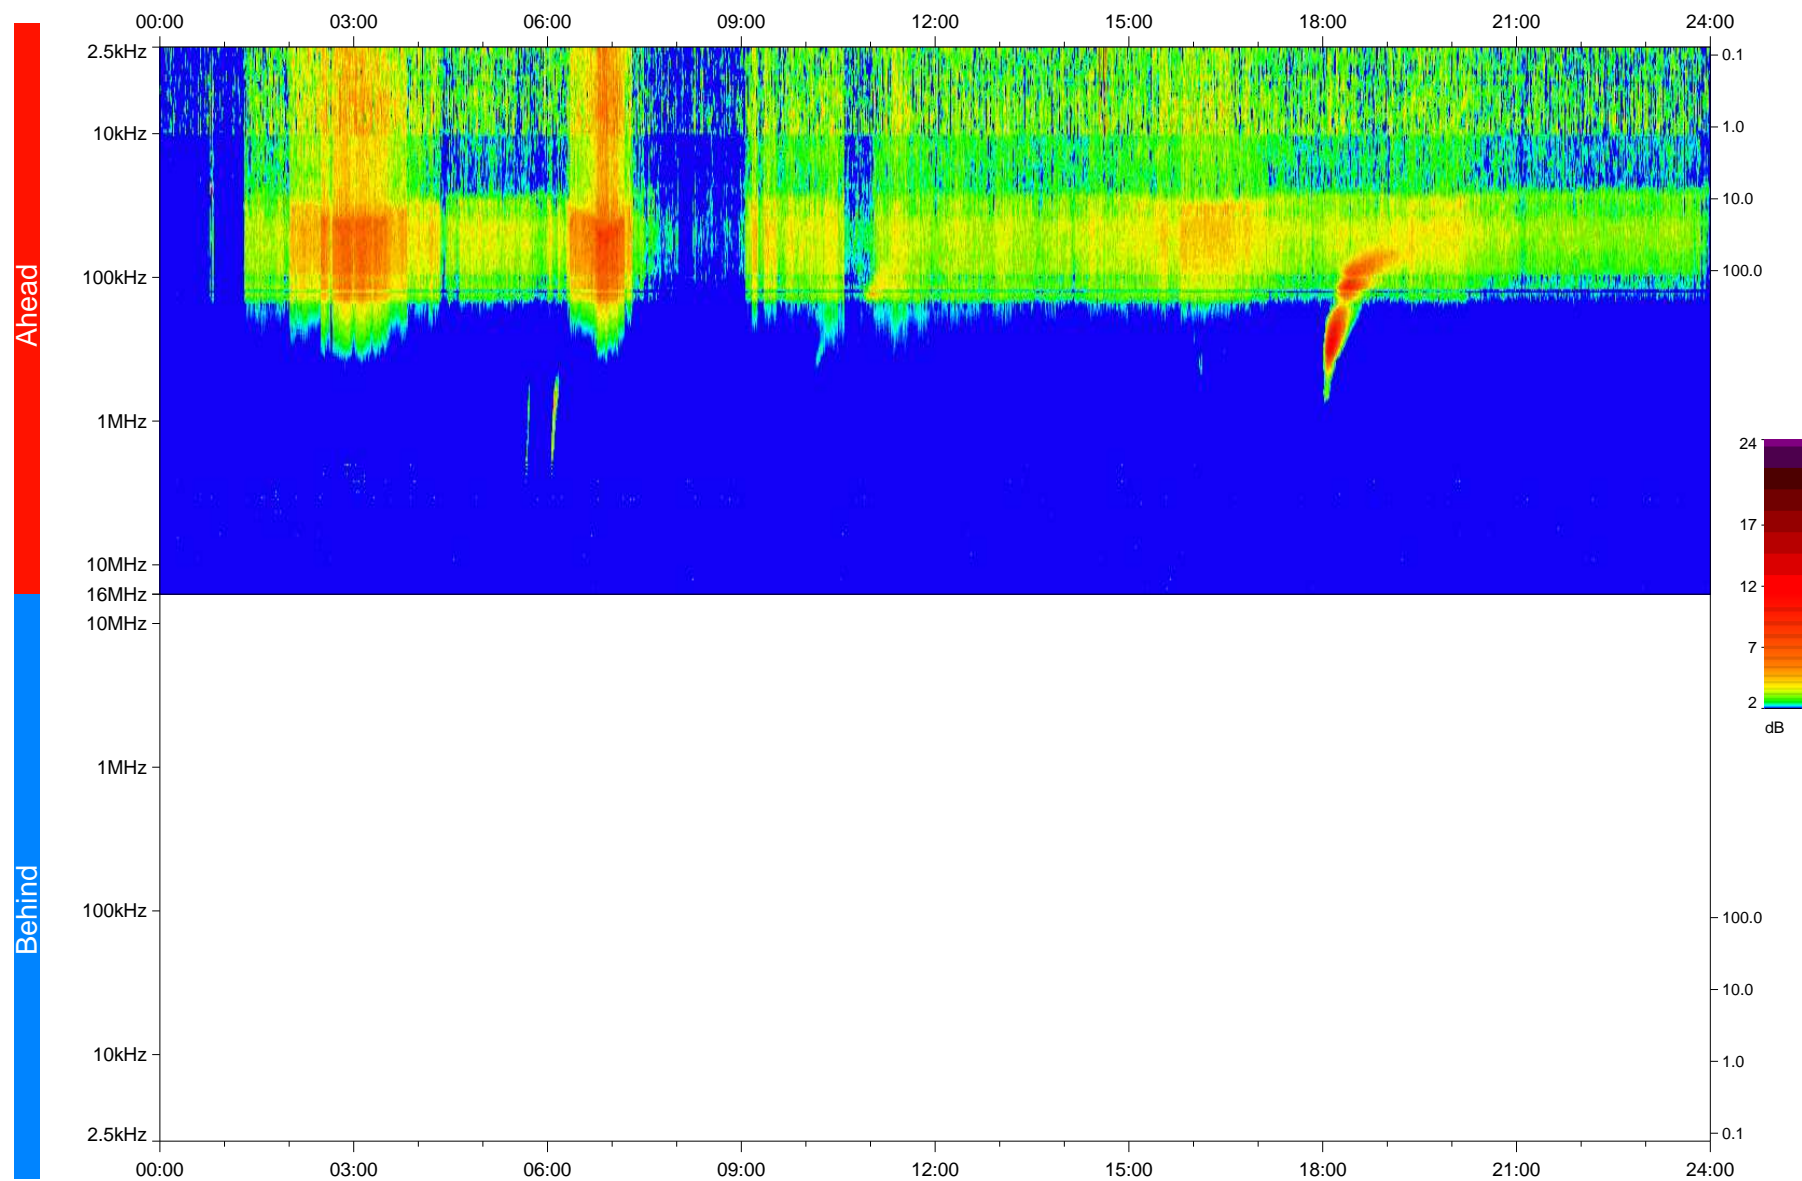

STEREO/WAVES Daily Summary - 31-Oct-2020 (DOY 305)

Ahead source file: swaves_ahead_2020_305_1_05.fin
Ahead PSE Angle: -59.3°

Behind PSE Angle: 57.8°
Behind source file: No STEREO-B data

Time (UTC)

file: stereo_swaves_daily-summary_color_20201031_v03
made by: space.umn.edu on macOS with IDL 8.8.2 on 2022-09-15 17:50:44, with TMatlab V945 / dynspec V311