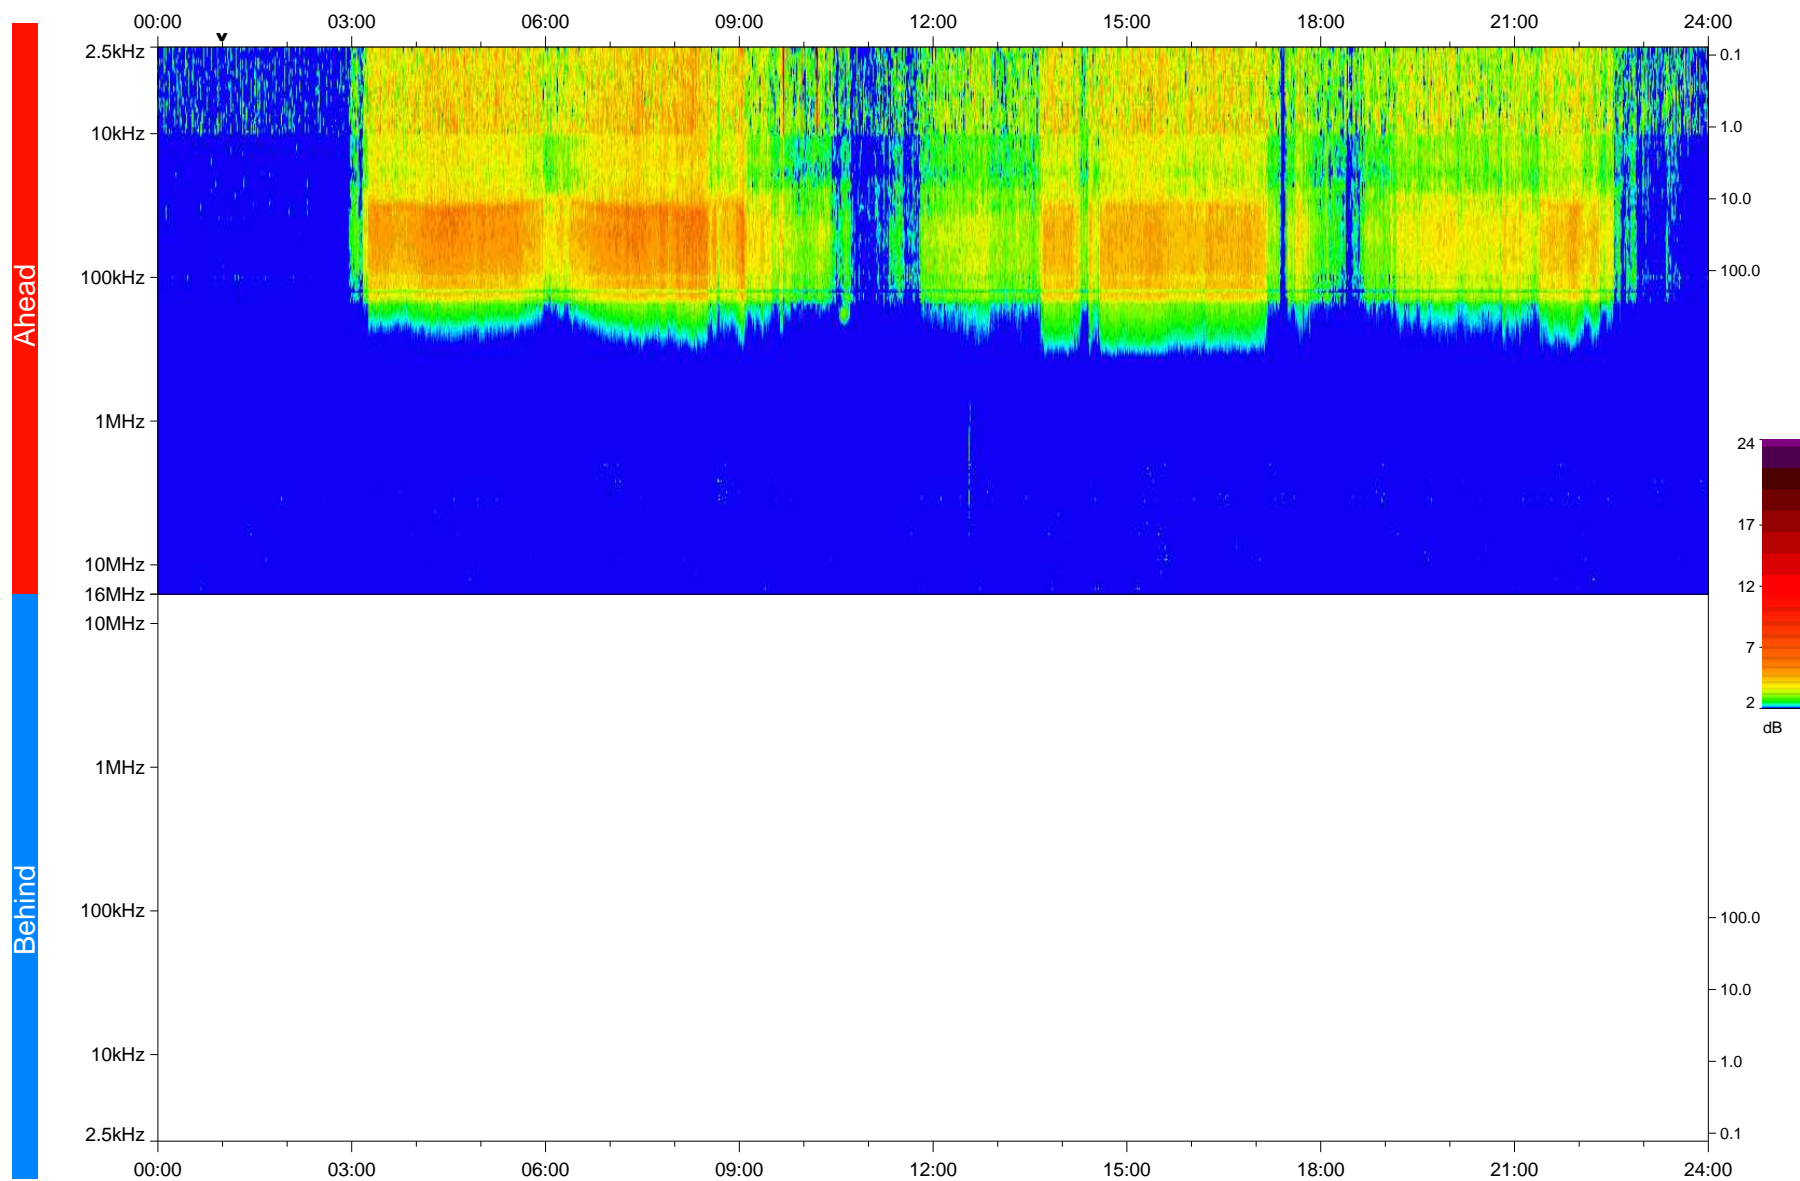

STEREO/WAVES Daily Summary - 30-Oct-2020 (DOY 304)

Ahead source file: swaves Ahead_2020_304_1_05.fin
Ahead PSE Angle: -59.3°

Behind PSE Angle: 57.8°
Behind source file: No STEREO-B data

Time (UTC)

file: stereo_swaves_daily-summary_color_20201030_v04
made by: space.umn.edu on macOS with IDL 8.8.2 on 2022-10-03 18:52:49, with TMLib V945 / dynspec V311