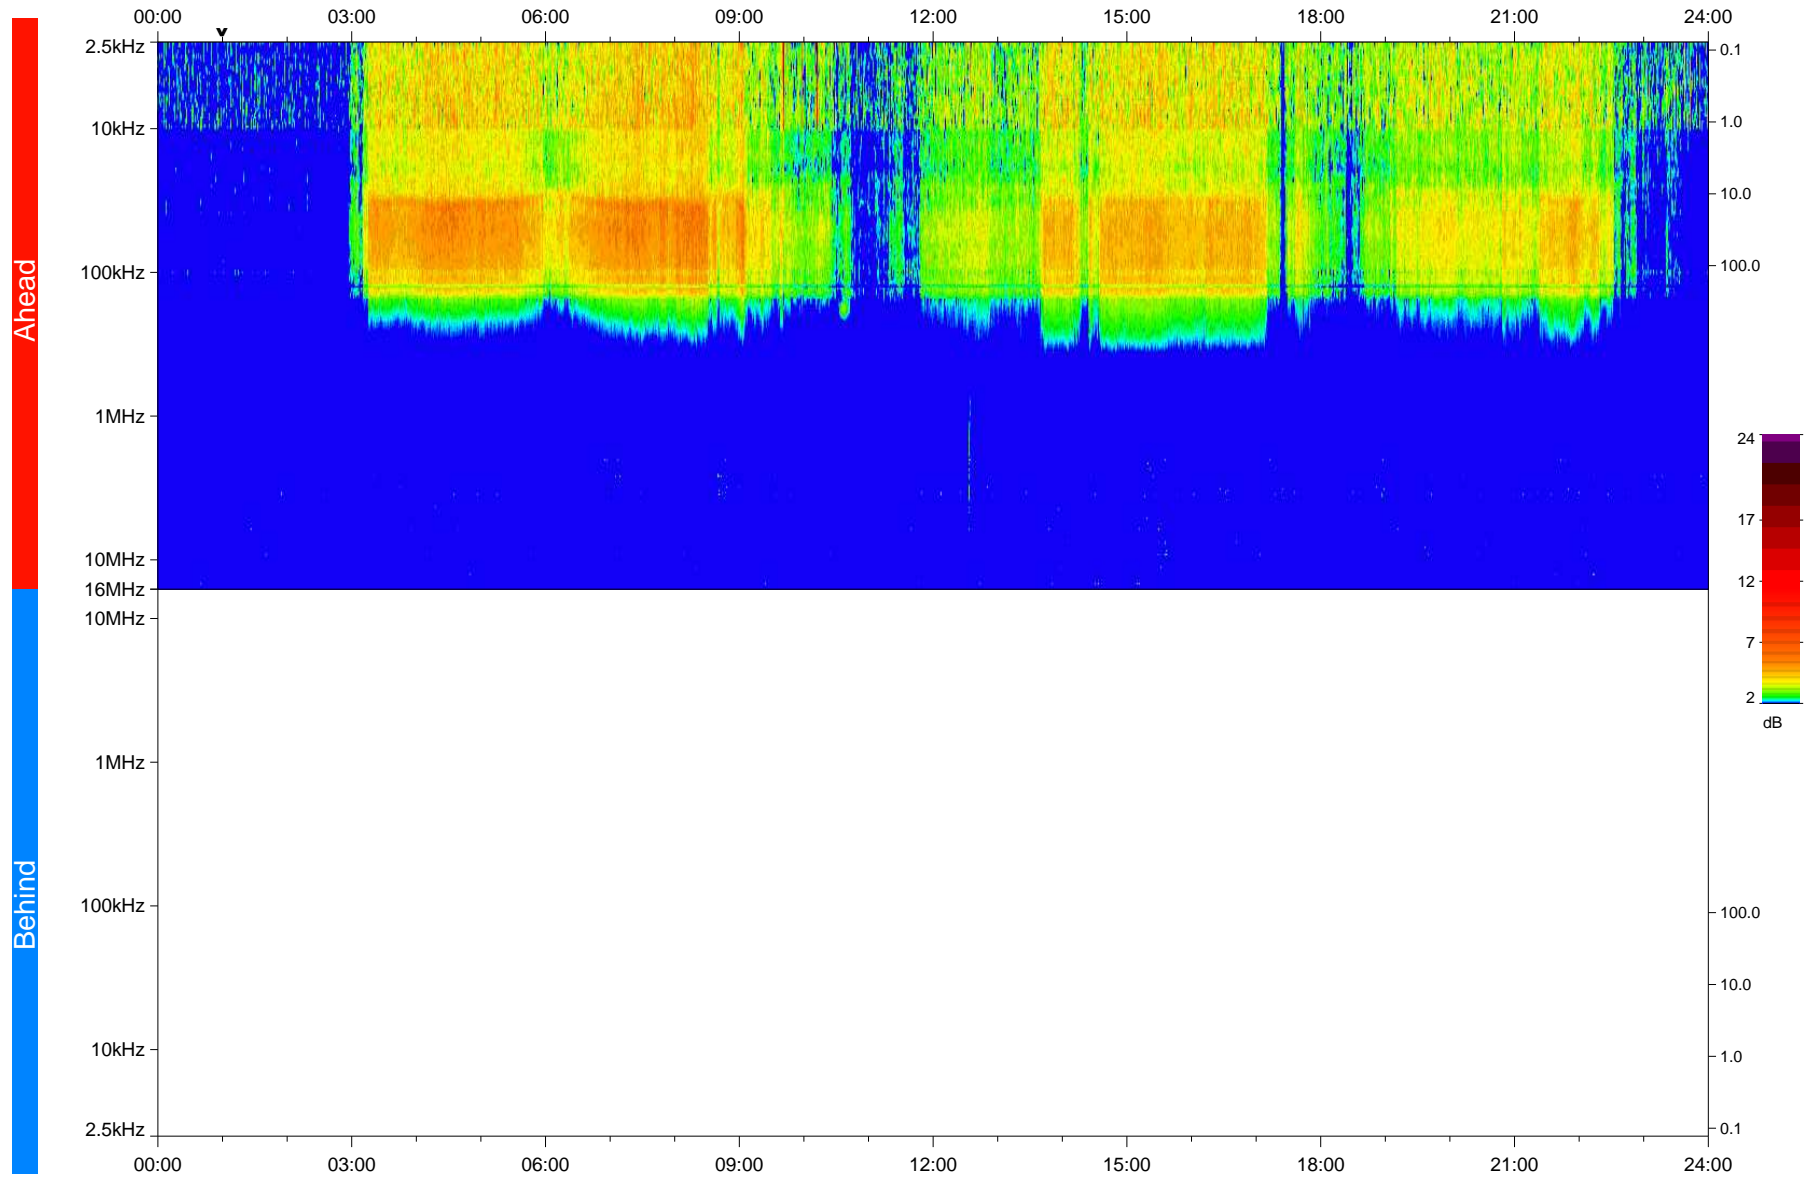

# STEREO/WAVES Daily Summary - 30-Oct-2020 (DOY 304)

Ahead source file: swaves\_ahead\_2020\_304\_1\_05.fin  
Ahead PSE Angle: -59.3°

Behind PSE Angle: 57.8°  
Behind source file: No STEREO-B data

Time (UTC)

file: stereo\_swaves\_daily-summary\_color\_20201030\_v03  
made by: space.umn.edu on macOS with IDL 8.8.2 on 2022-09-15 17:49:21, with TMLib V945 / dynspec V311