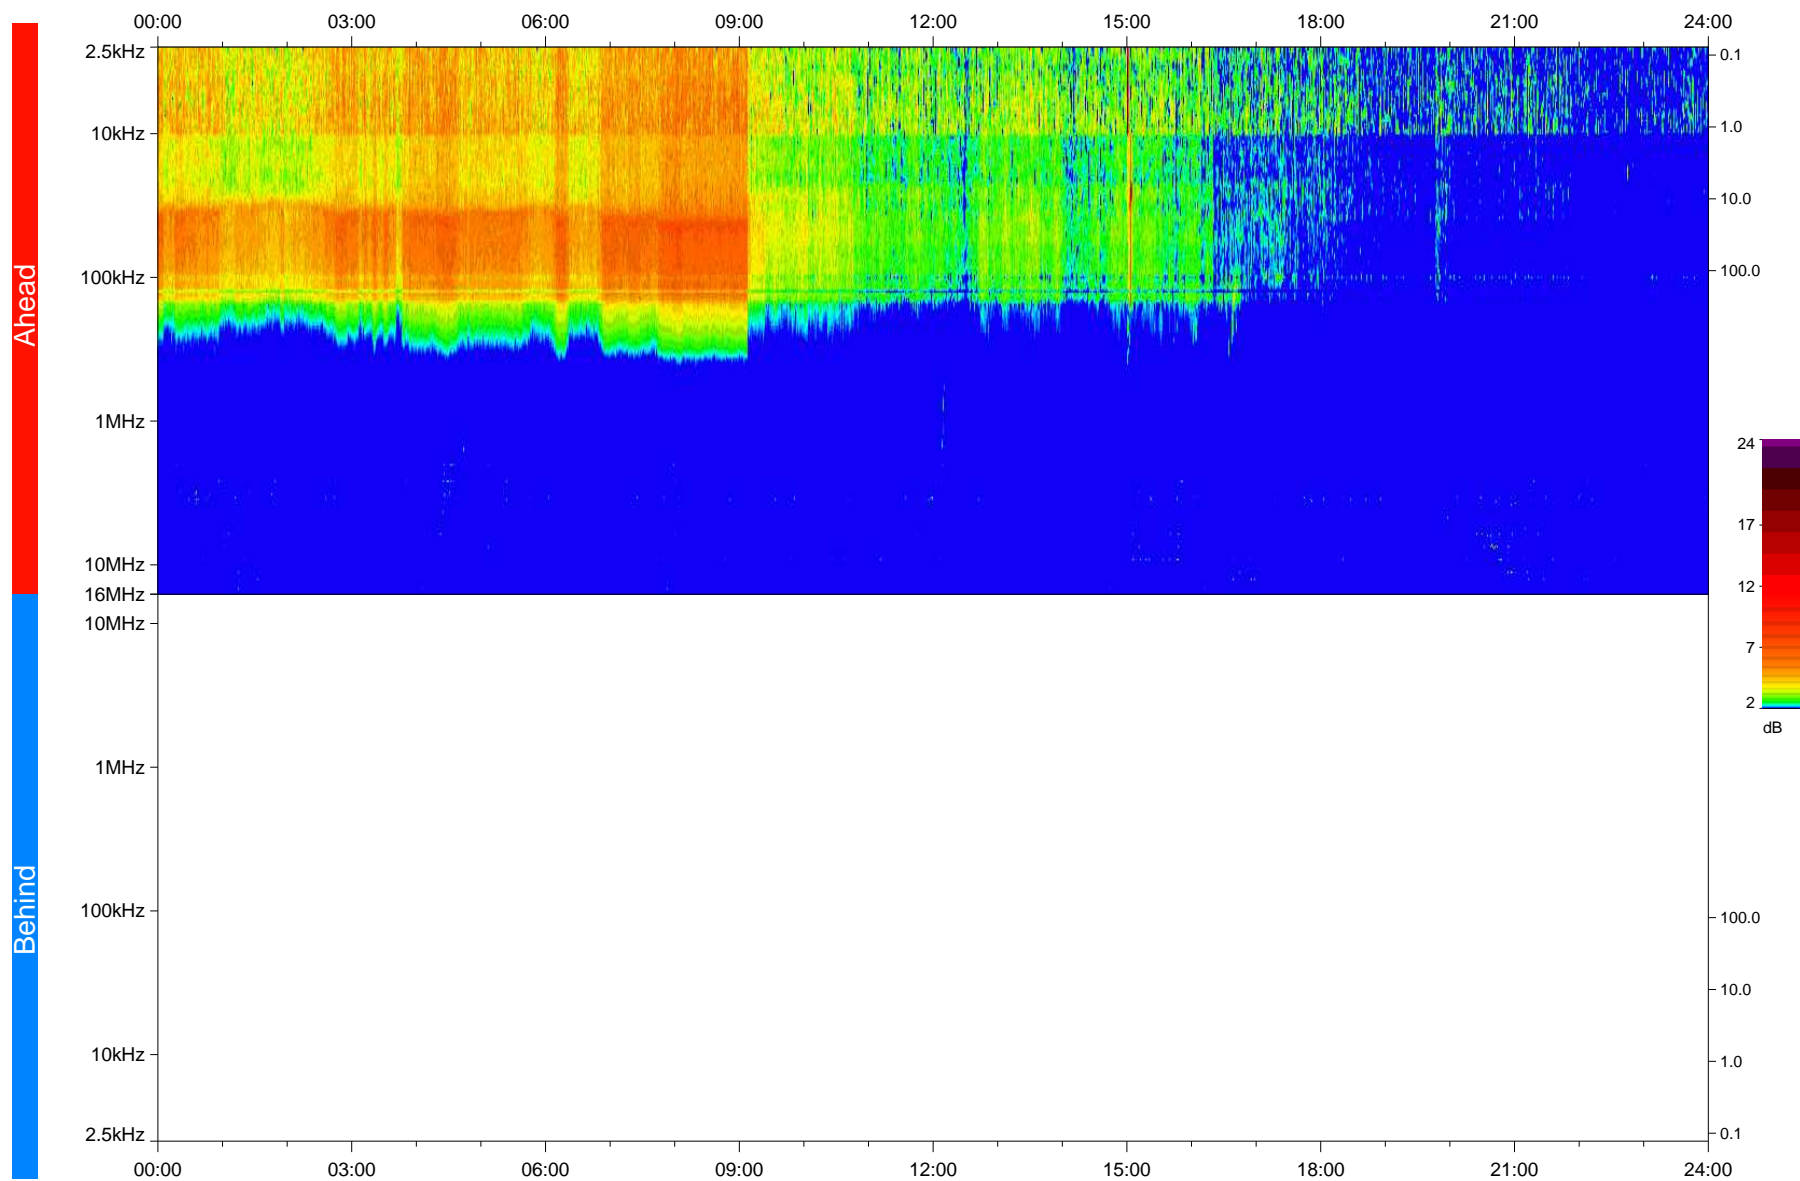

STEREO/WAVES Daily Summary - 29-Oct-2020 (DOY 303)

Ahead source file: swaves_ahead_2020_303_1_05.fin
Ahead PSE Angle: -59.4°

Behind PSE Angle: 57.8°
Behind source file: No STEREO-B data

Time (UTC)

file: stereo_swaves_daily-summary_color_20201029_v04
made by: space.umn.edu on macOS with IDL 8.8.2 on 2022-10-03 18:51:18, with TMLib V945 / dynspec V311