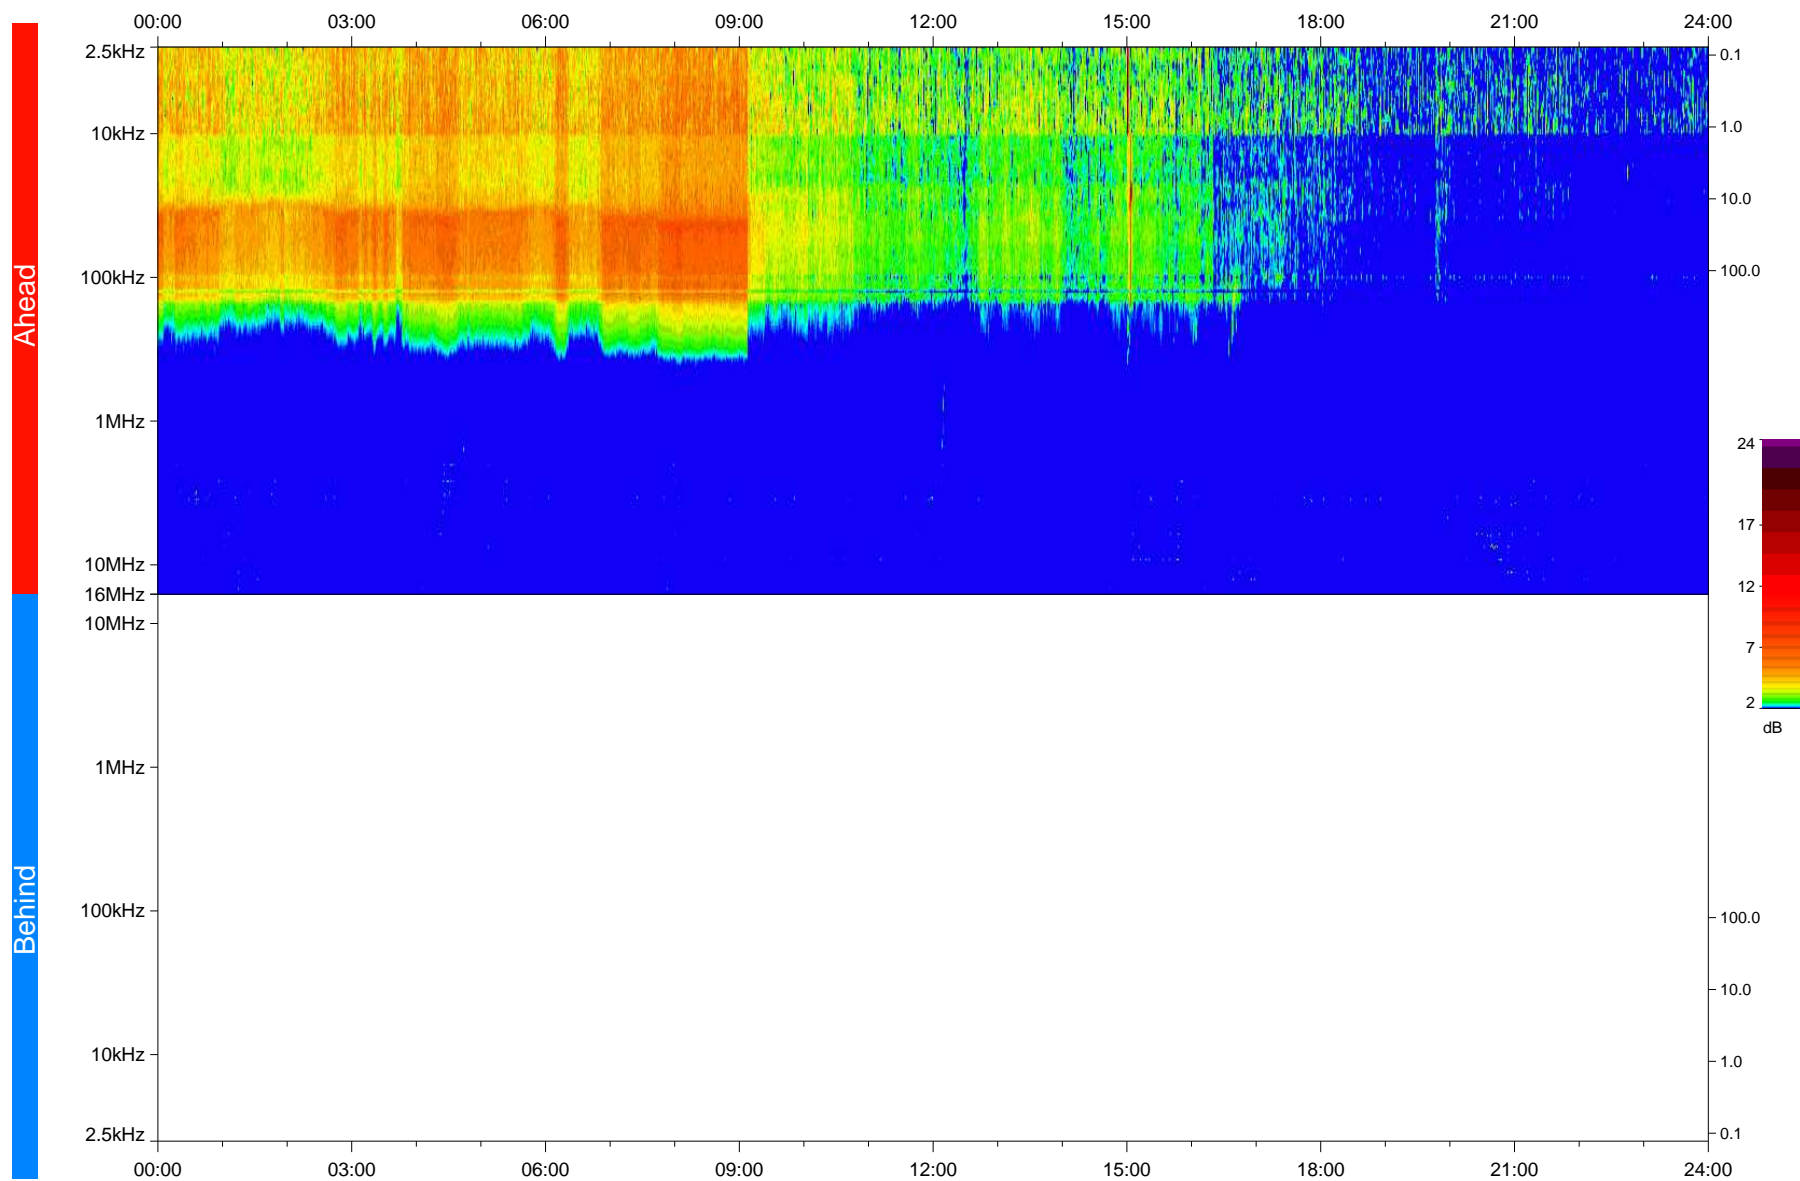

STEREO/WAVES Daily Summary - 29-Oct-2020 (DOY 303)

Ahead source file: swaves_ahead_2020_303_1_05.fin
Ahead PSE Angle: -59.4°

Behind PSE Angle: 57.8°
Behind source file: No STEREO-B data

Time (UTC)

file: stereo_swaves_daily-summary_color_20201029_v03
made by: space.umn.edu on macOS with IDL 8.8.2 on 2022-09-15 17:47:59, with TLib V945 / dynspec V311