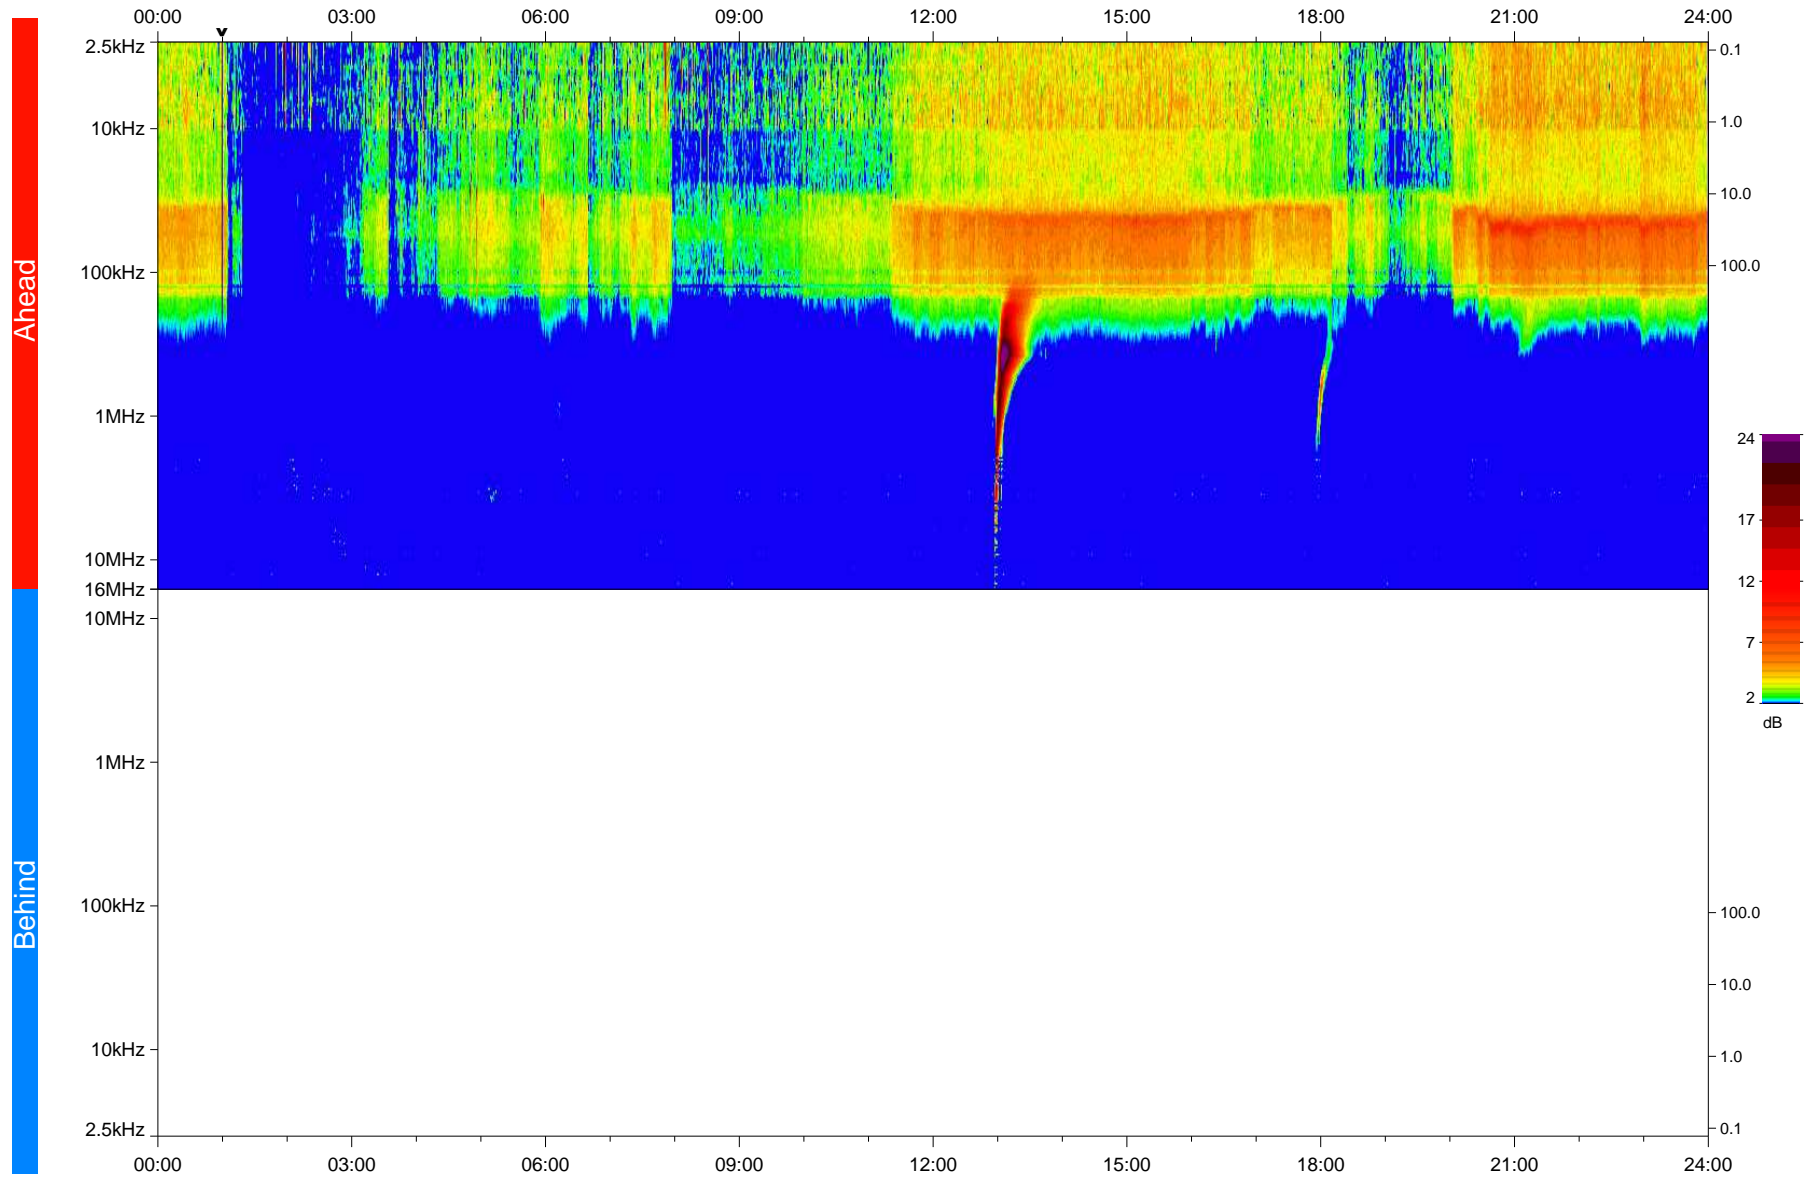

STEREO/WAVES Daily Summary - 28-Oct-2020 (DOY 302)

Ahead source file: swaves_ahead_2020_302_1_05.fin
Ahead PSE Angle: -59.4°

Behind PSE Angle: 57.8°
Behind source file: No STEREO-B data

Time (UTC)

file: stereo_swaves_daily-summary_color_20201028_v04
made by: space.umn.edu on macOS with IDL 8.8.2 on 2022-10-03 18:49:48, with TLib V945 / dynspec V311