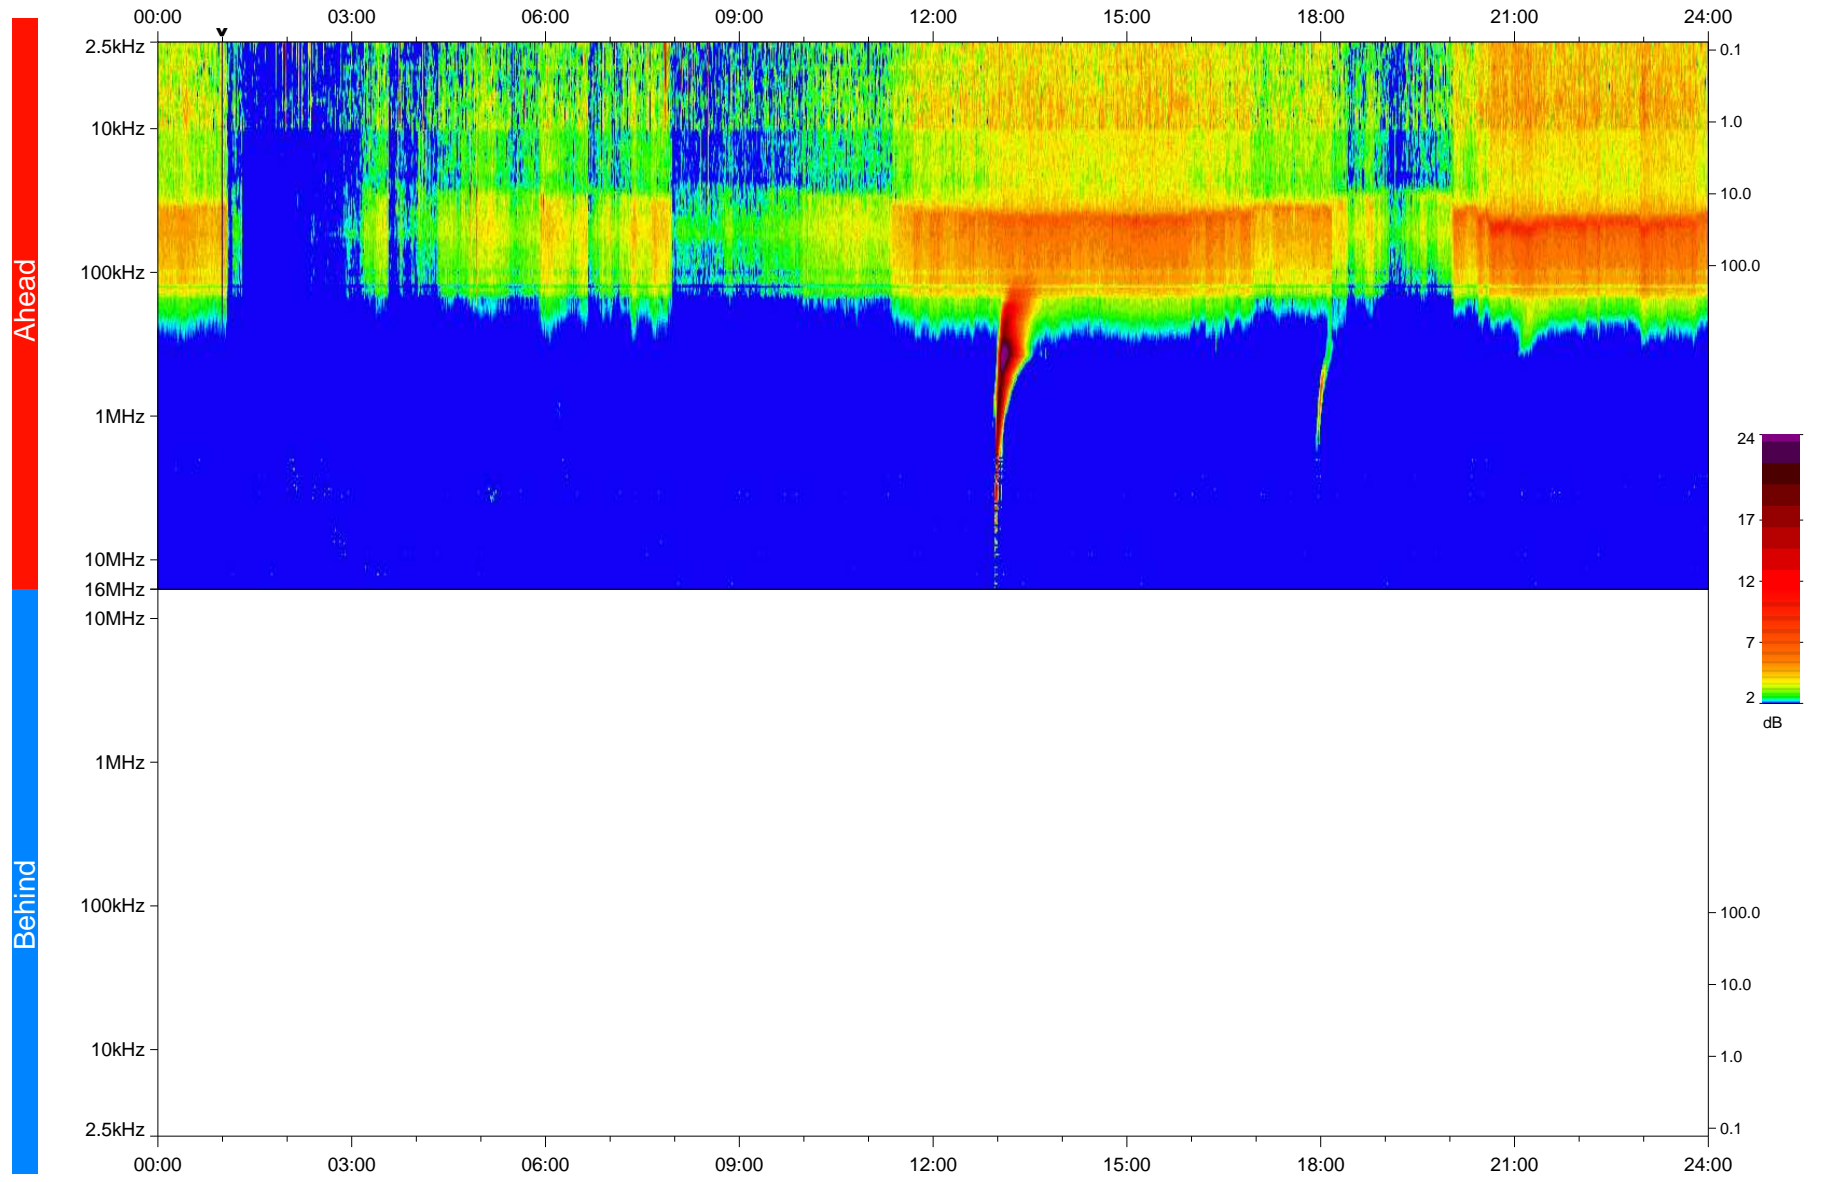

# STEREO/WAVES Daily Summary - 28-Oct-2020 (DOY 302)

Ahead source file: swaves\_ahead\_2020\_302\_1\_05.fin  
Ahead PSE Angle: -59.4°

Behind PSE Angle: 57.8°  
Behind source file: No STEREO-B data

Time (UTC)

file: stereo\_swaves\_daily-summary\_color\_20201028\_v03  
made by: space.umn.edu on macOS with IDL 8.8.2 on 2022-09-15 17:46:37, with TLib V945 / dynspec V311