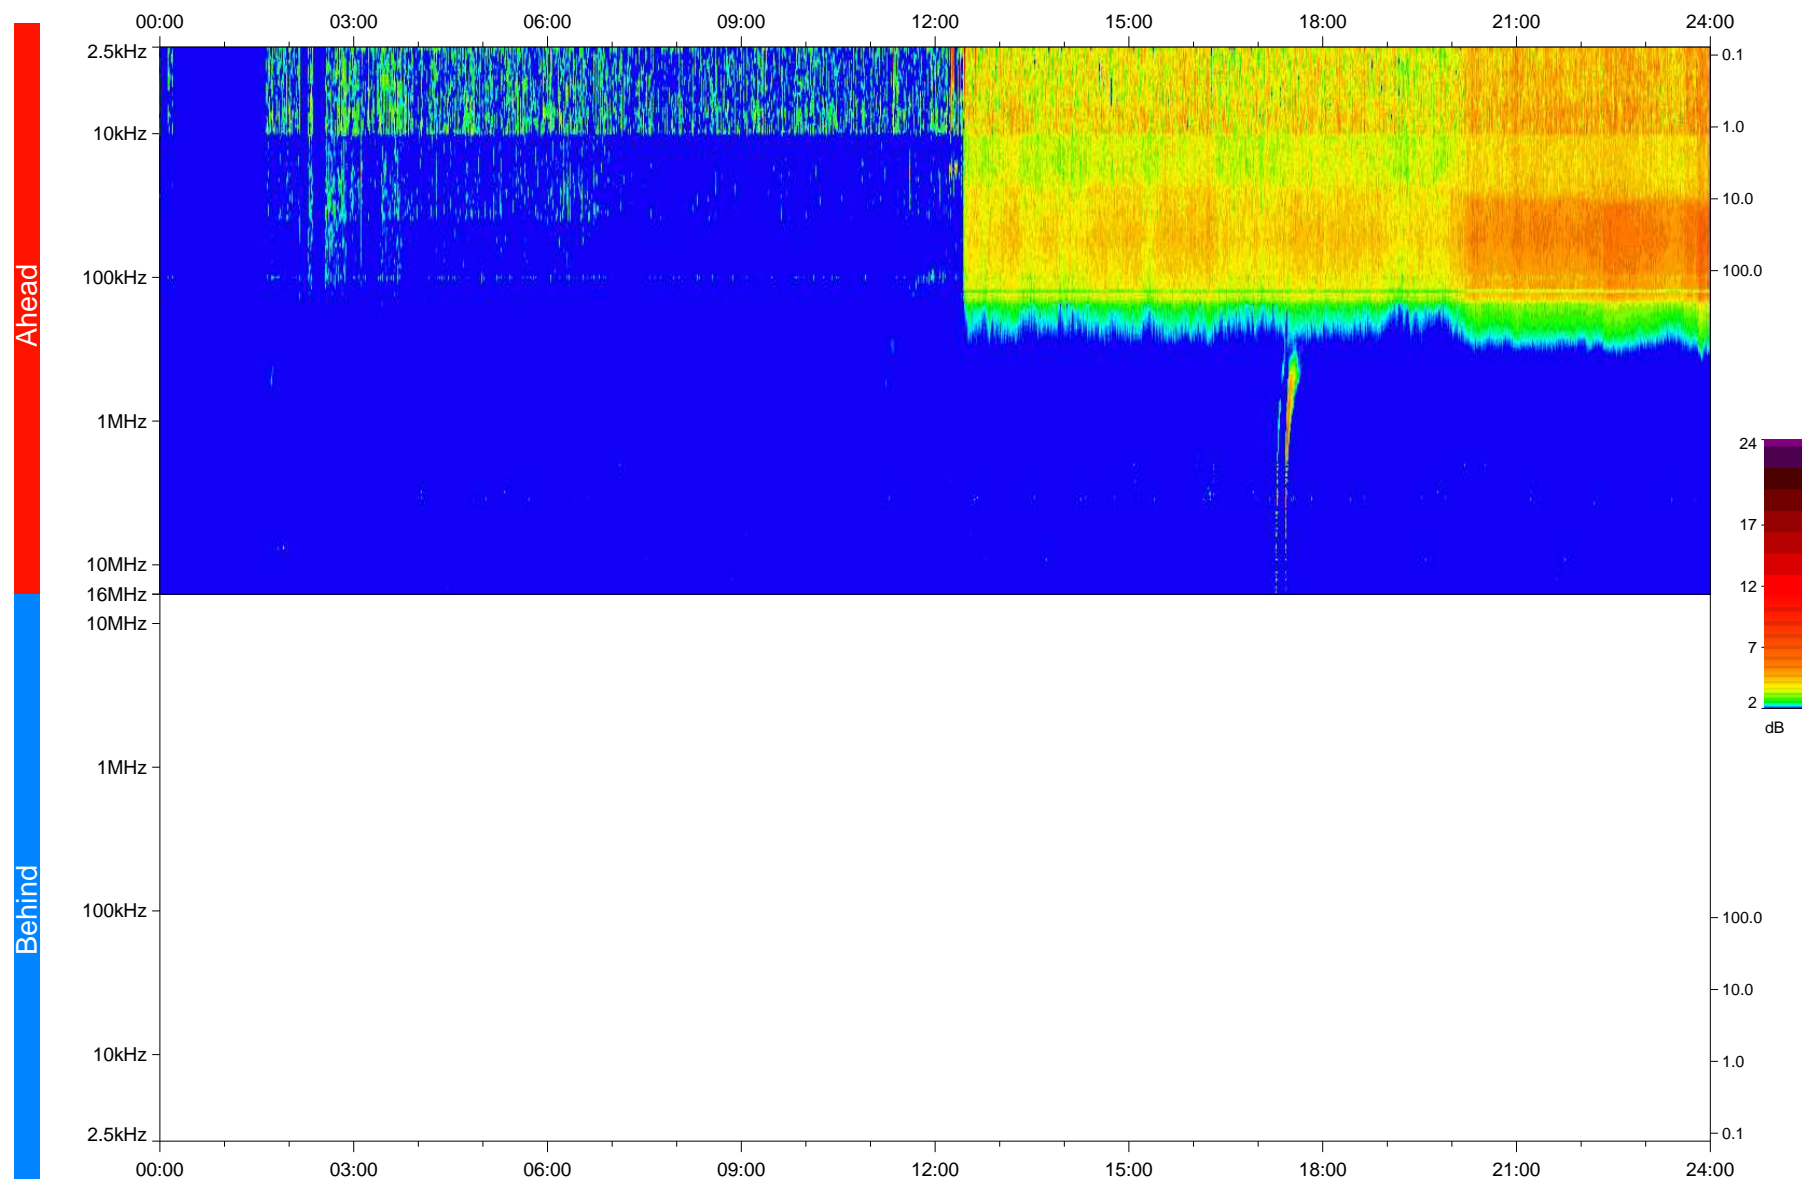

STEREO/WAVES Daily Summary - 27-Oct-2020 (DOY 301)

Ahead source file: swaves_ahead_2020_301_1_05.fin
Ahead PSE Angle: -59.5°

Behind PSE Angle: 57.8°
Behind source file: No STEREO-B data

Time (UTC)

file: stereo_swaves_daily-summary_color_20201027_v04
made by: space.umn.edu on macOS with IDL 8.8.2 on 2022-10-03 18:48:18, with TLib V945 / dynspec V311