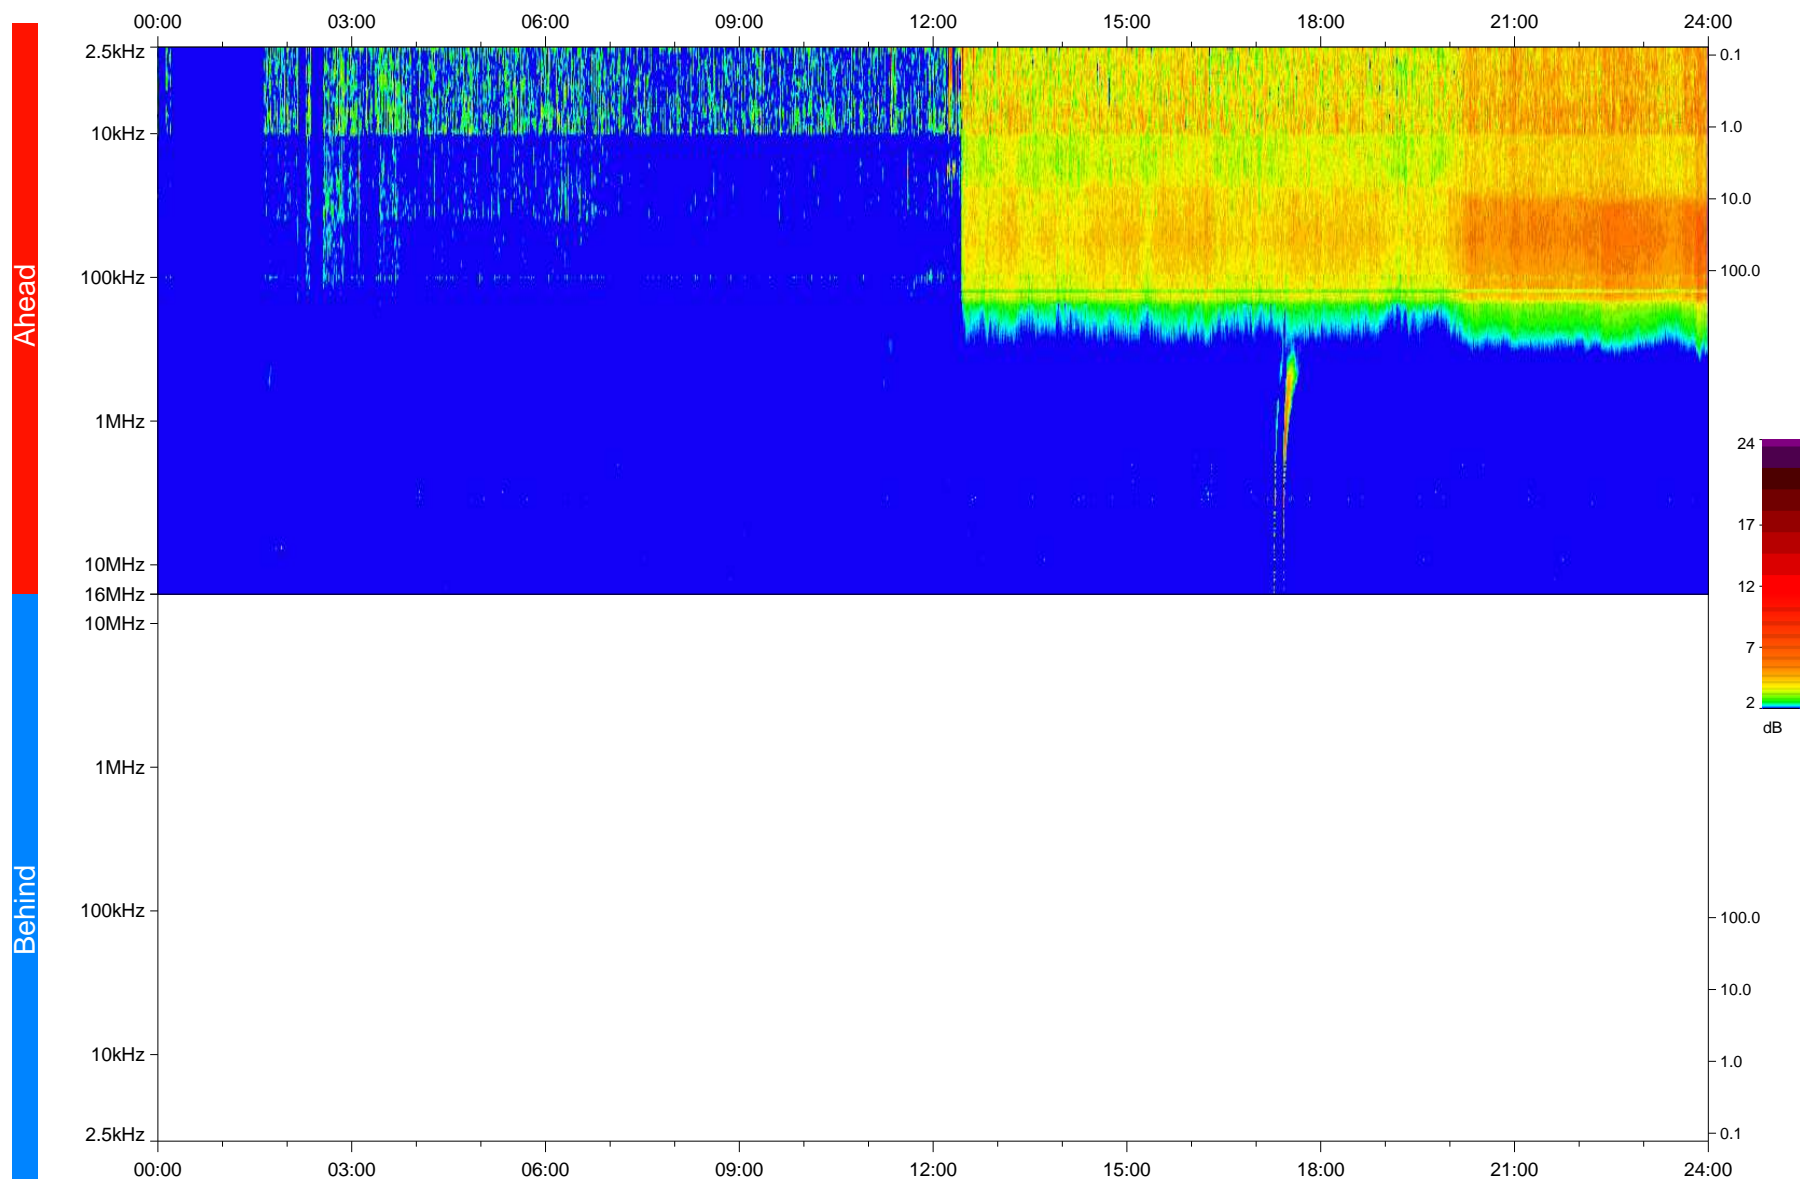

STEREO/WAVES Daily Summary - 27-Oct-2020 (DOY 301)

Ahead source file: swaves_ahead_2020_301_1_05.fin
Ahead PSE Angle: -59.5°

Behind PSE Angle: 57.8°
Behind source file: No STEREO-B data

Time (UTC)

file: stereo_swaves_daily-summary_color_20201027_v03
made by: space.umn.edu on macOS with IDL 8.8.2 on 2022-09-15 17:45:14, with TLib V945 / dynspec V311