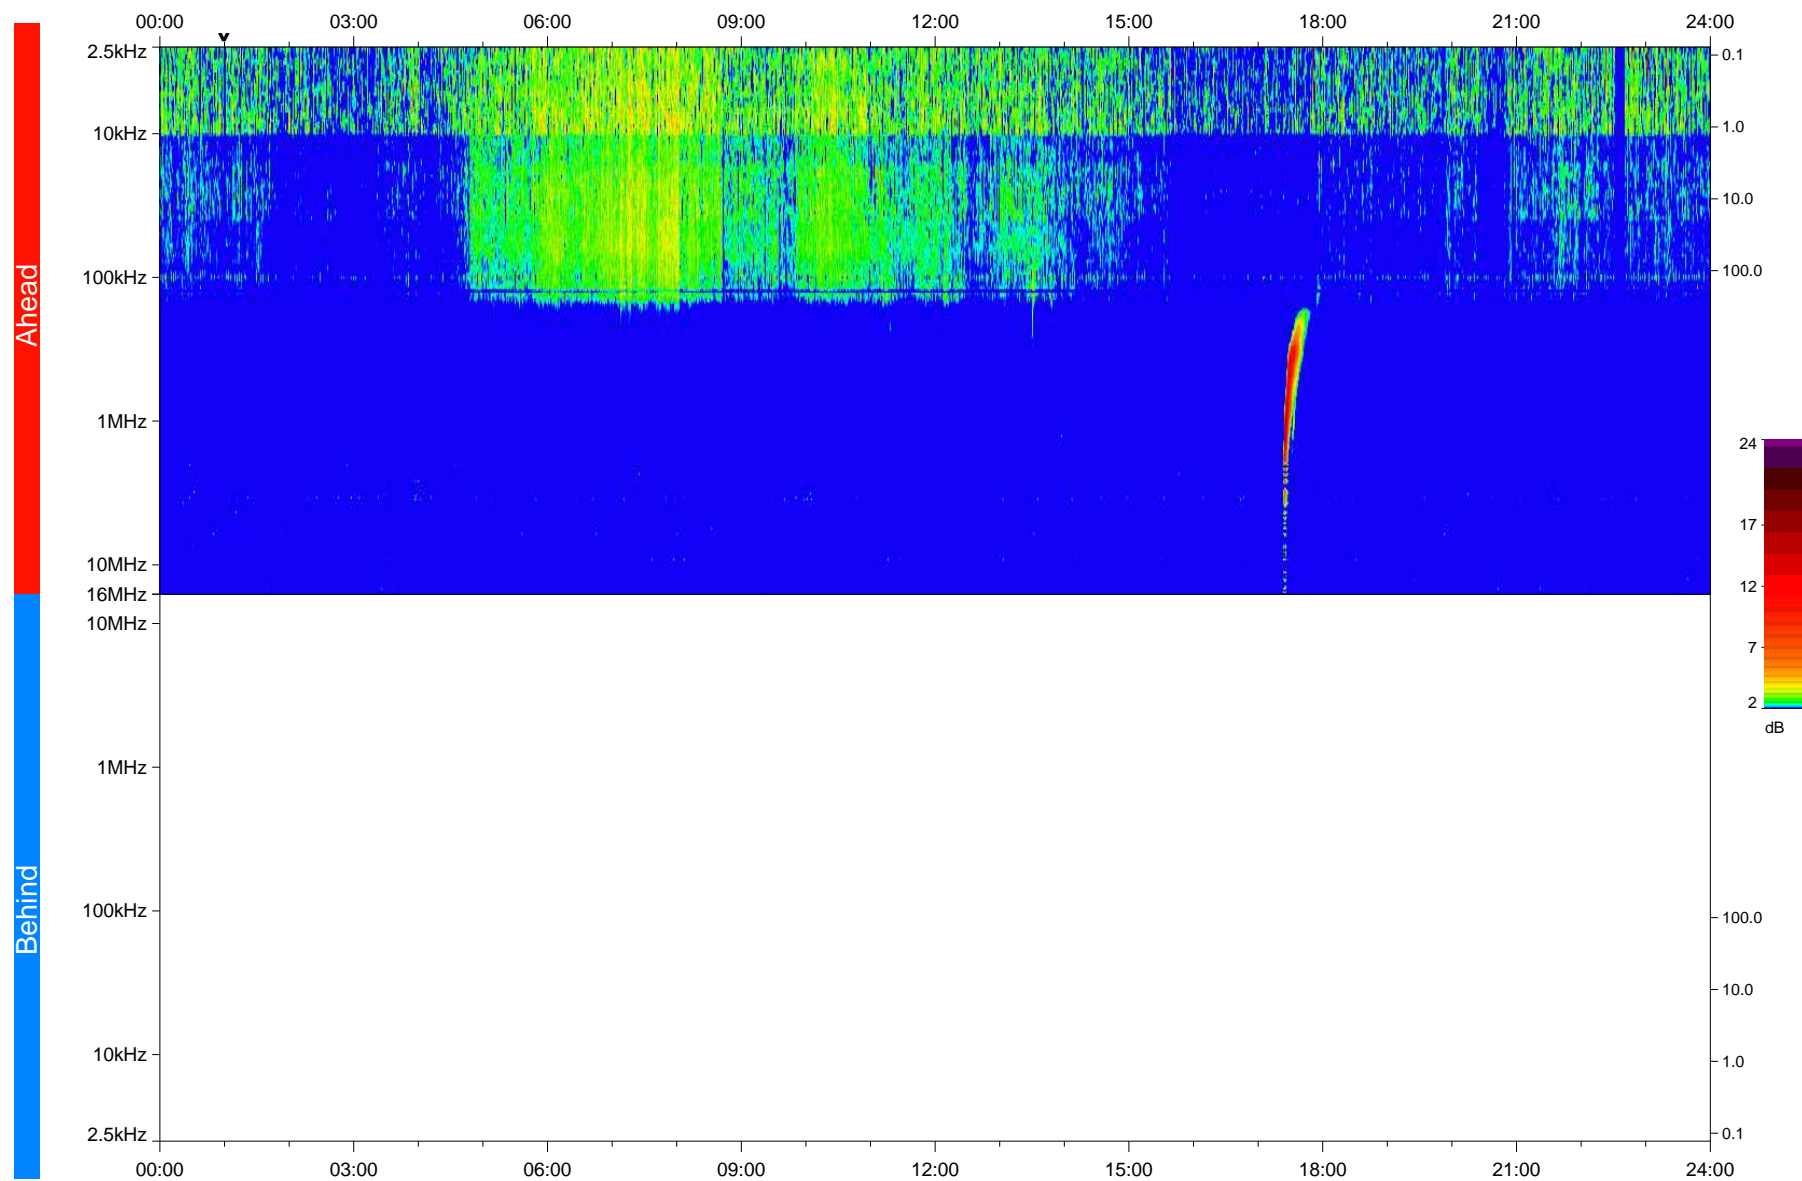

# STEREO/WAVES Daily Summary - 26-Oct-2020 (DOY 300)

Ahead source file: swaves\_ahead\_2020\_300\_1\_05.fin  
Ahead PSE Angle: -59.6°

Behind PSE Angle: 57.8°  
Behind source file: No STEREO-B data

Time (UTC)

file: stereo\_swaves\_daily-summary\_color\_20201026\_v04  
made by: space.umn.edu on macOS with IDL 8.8.2 on 2022-10-03 18:46:50, with TLib V945 / dynspec V311