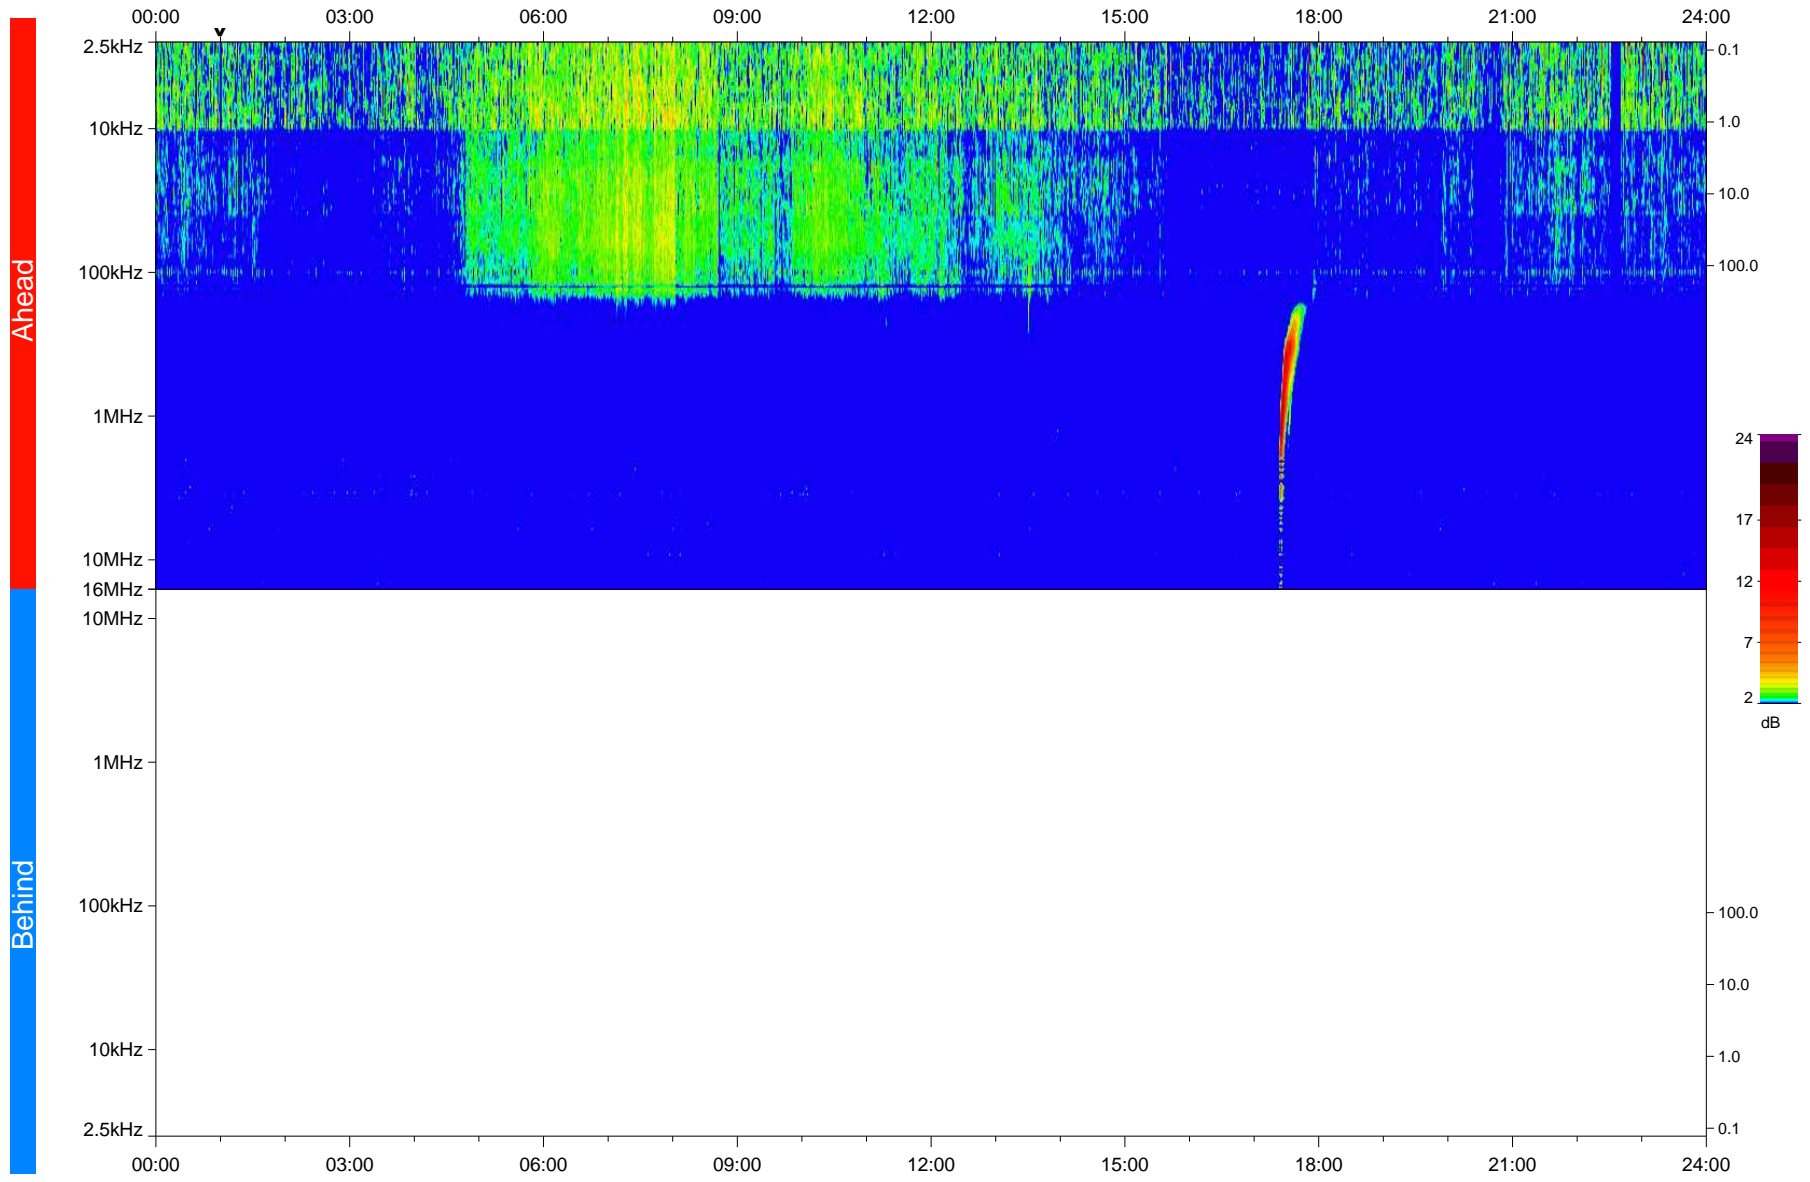

# STEREO/WAVES Daily Summary - 26-Oct-2020 (DOY 300)

Ahead source file: swaves\_ahead\_2020\_300\_1\_05.fin  
Ahead PSE Angle: -59.6°

Behind PSE Angle: 57.8°  
Behind source file: No STEREO-B data

Time (UTC)

file: stereo\_swaves\_daily-summary\_color\_20201026\_v03  
made by: space.umn.edu on macOS with IDL 8.8.2 on 2022-09-15 17:43:55, with TMLib V945 / dynspec V311