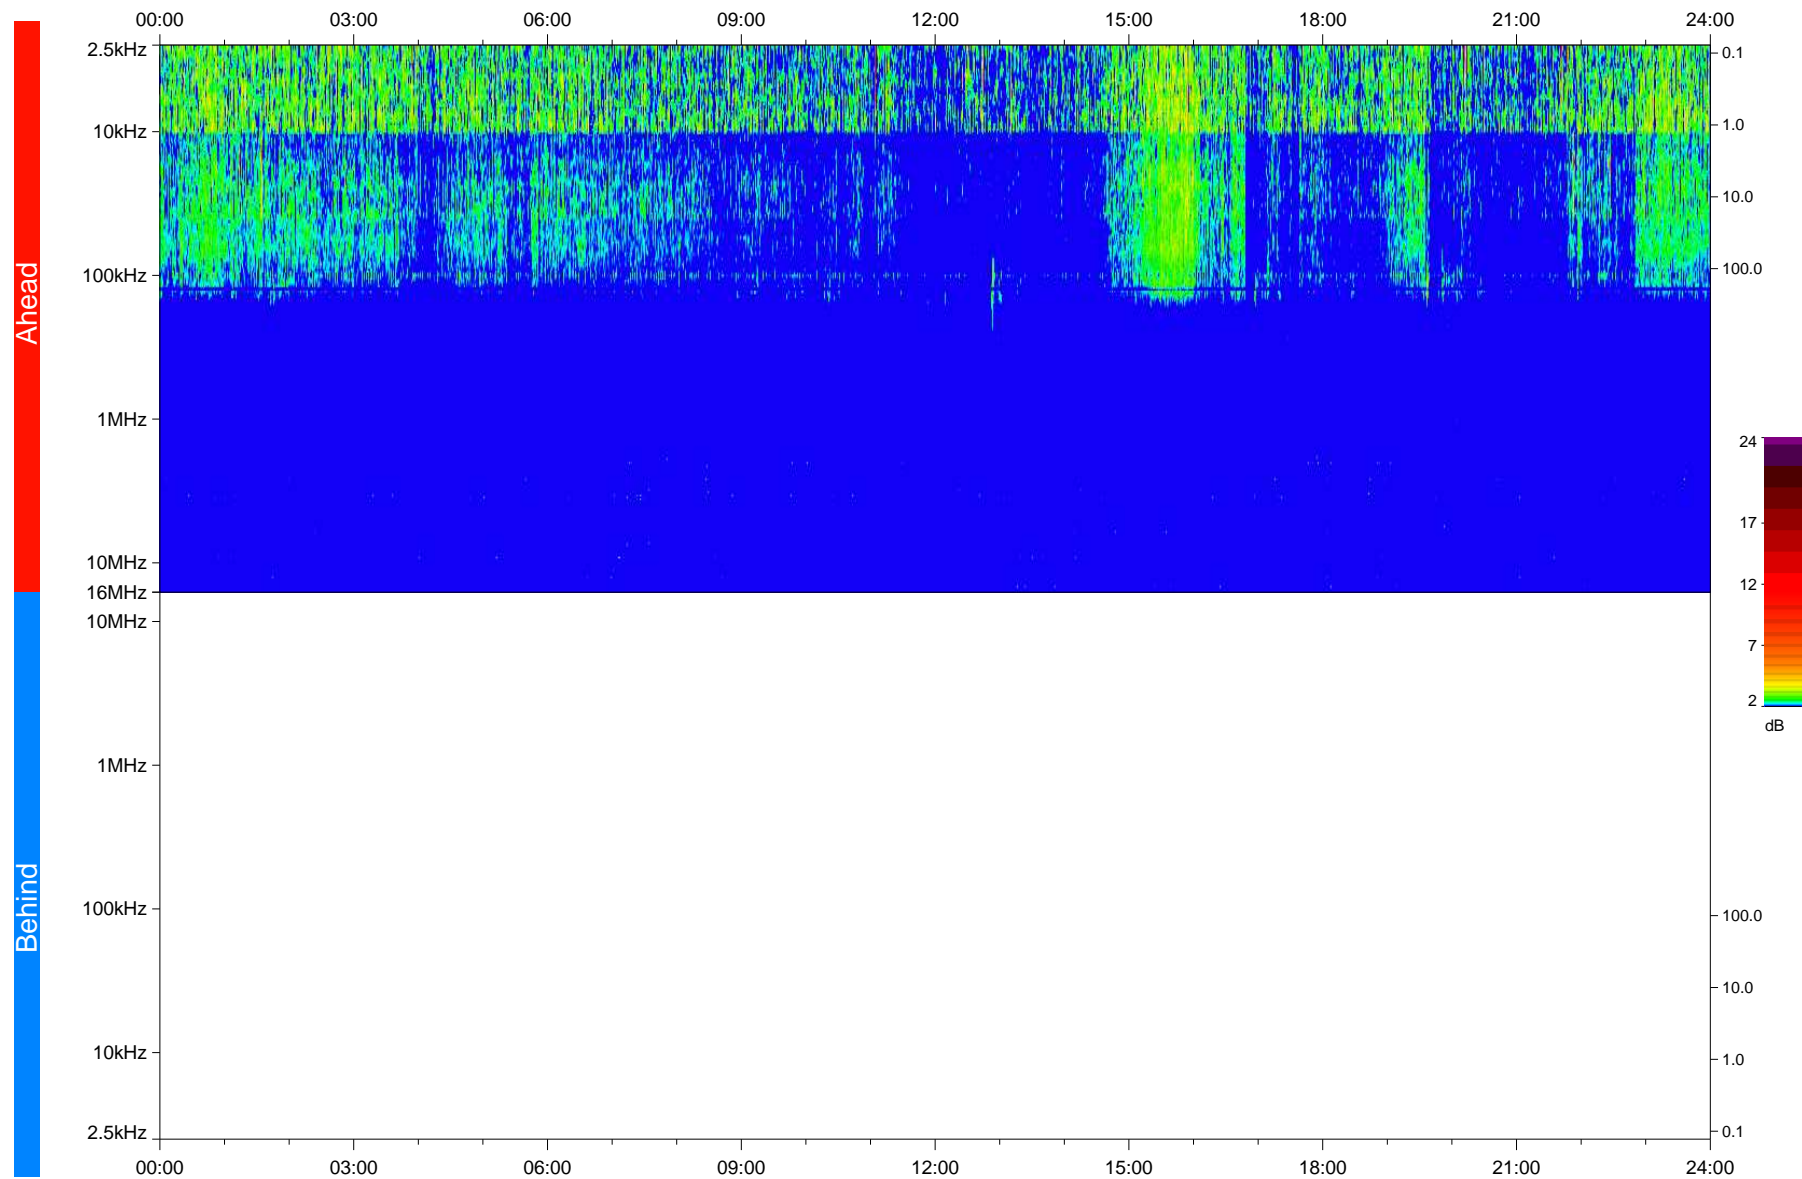

STEREO/WAVES Daily Summary - 25-Oct-2020 (DOY 299)

Ahead source file: swaves_ahead_2020_299_1_05.fin
Ahead PSE Angle: -59.6°

Behind PSE Angle: 57.8°
Behind source file: No STEREO-B data

Time (UTC)

file: stereo_swaves_daily-summary_color_20201025_v04
made by: space.umn.edu on macOS with IDL 8.8.2 on 2022-10-03 18:45:21, with TLib V945 / dynspec V311