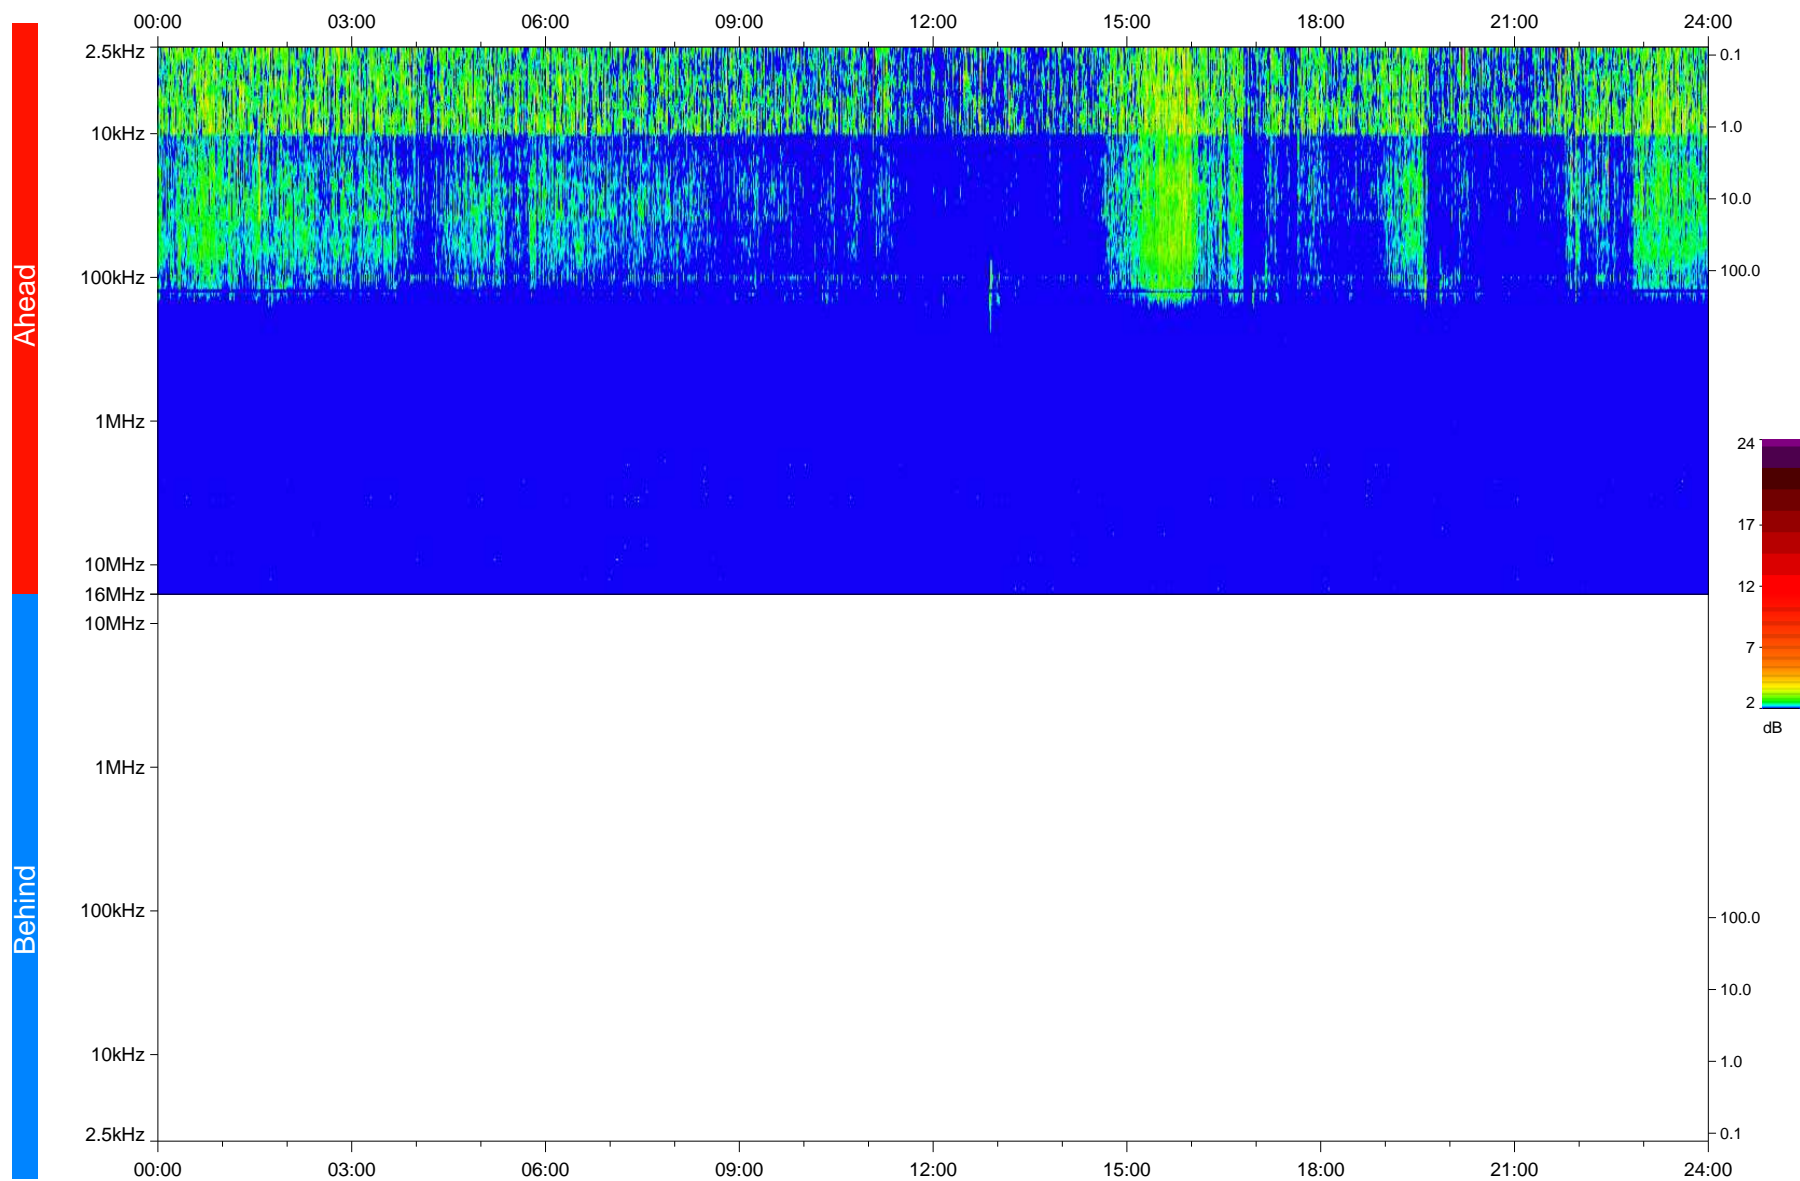

STEREO/WAVES Daily Summary - 25-Oct-2020 (DOY 299)

Ahead source file: swaves_ahead_2020_299_1_05.fin
Ahead PSE Angle: -59.6°

Behind PSE Angle: 57.8°
Behind source file: No STEREO-B data

Time (UTC)

file: stereo_swaves_daily-summary_color_20201025_v03
made by: space.umn.edu on macOS with IDL 8.8.2 on 2022-09-15 17:42:34, with TMatlab V945 / dynspec V311