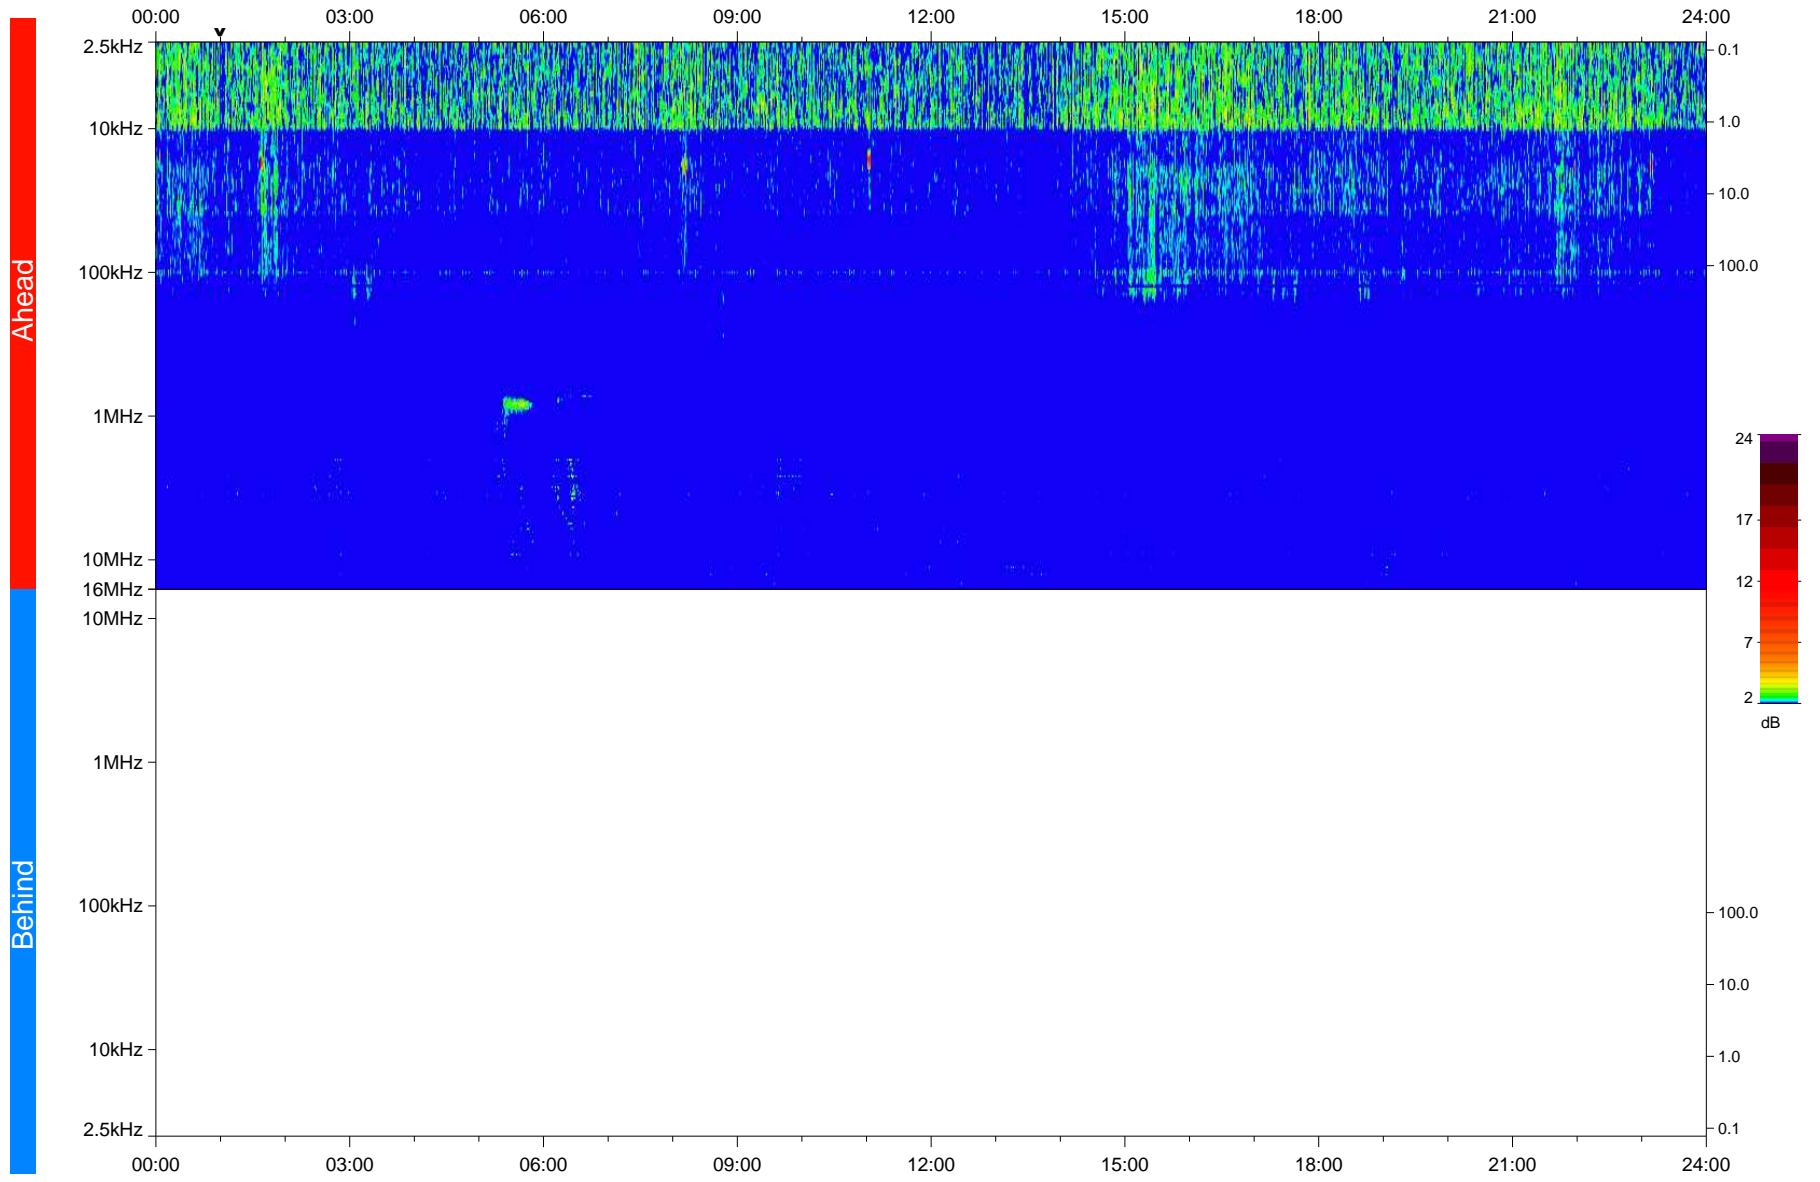

# STEREO/WAVES Daily Summary - 24-Oct-2020 (DOY 298)

Ahead source file: swaves\_ahead\_2020\_298\_1\_05.fin  
Ahead PSE Angle: -59.7°

Behind PSE Angle: 57.8°  
Behind source file: No STEREO-B data

Time (UTC)

file: stereo\_swaves\_daily-summary\_color\_20201024\_v04  
made by: space.umn.edu on macOS with IDL 8.8.2 on 2022-10-03 18:43:52, with TLib V945 / dynspec V311