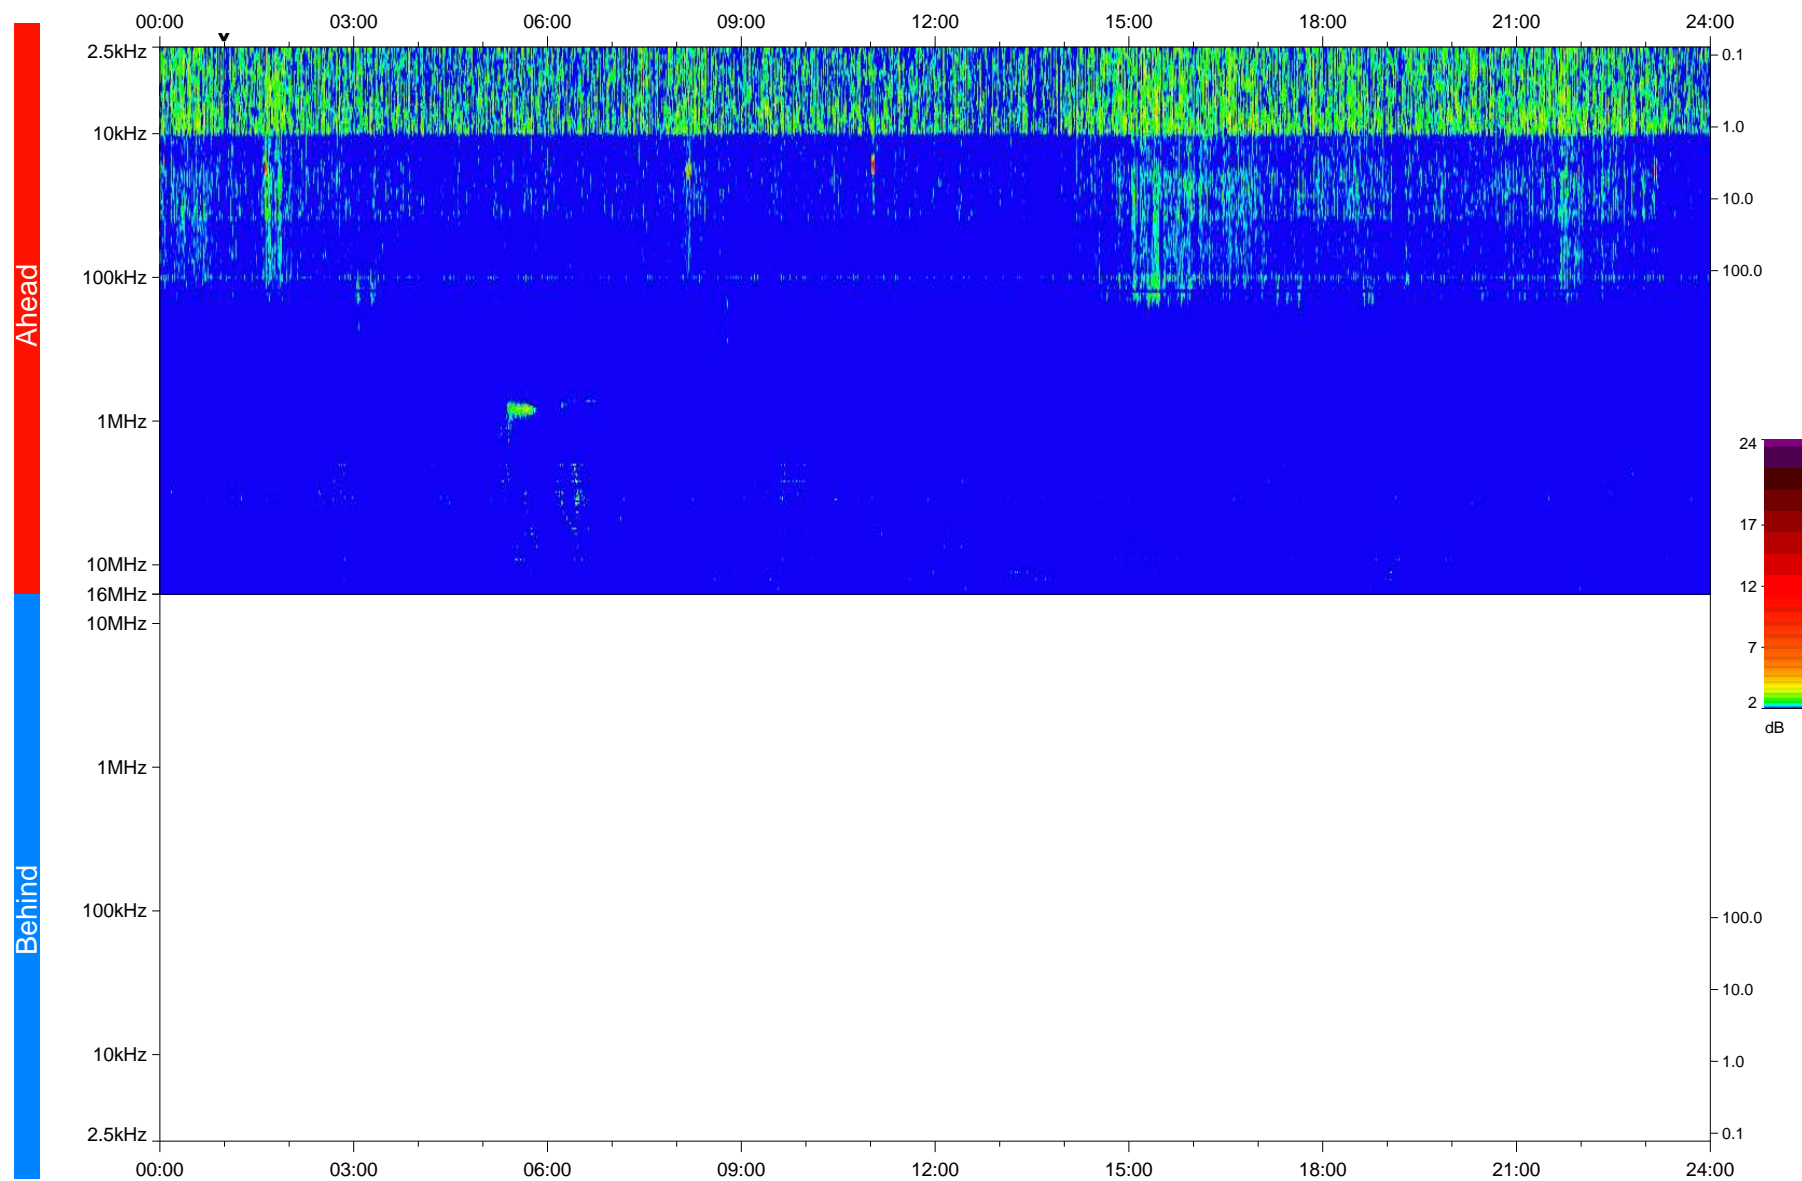

STEREO/WAVES Daily Summary - 24-Oct-2020 (DOY 298)

Ahead source file: swaves_ahead_2020_298_1_05.fin
Ahead PSE Angle: -59.7°

Behind PSE Angle: 57.8°
Behind source file: No STEREO-B data

Time (UTC)

file: stereo_swaves_daily-summary_color_20201024_v03
made by: space.umn.edu on macOS with IDL 8.8.2 on 2022-09-15 17:41:13, with TLib V945 / dynspec V311