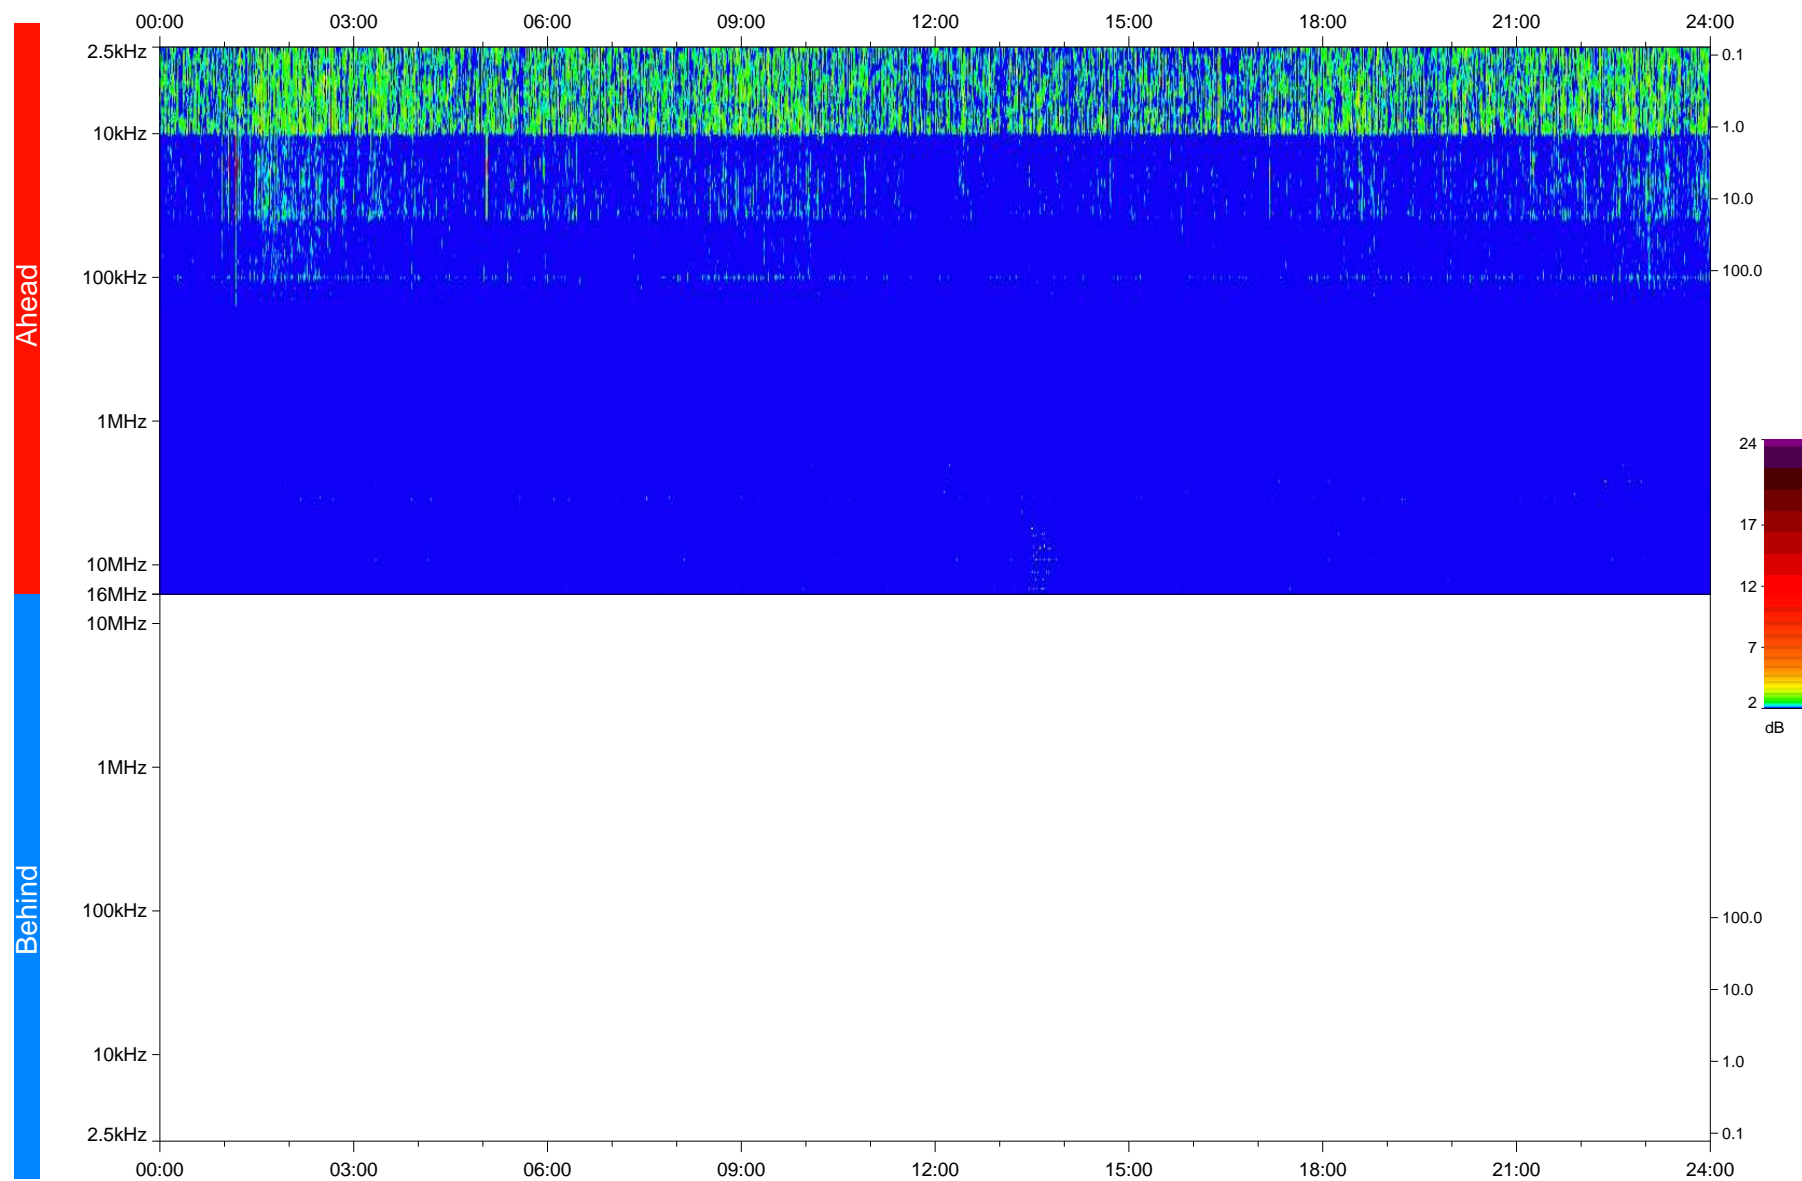

# STEREO/WAVES Daily Summary - 23-Oct-2020 (DOY 297)

Ahead source file: swaves\_ahead\_2020\_297\_1\_05.fin  
Ahead PSE Angle: -59.7°

Behind PSE Angle: 57.8°  
Behind source file: No STEREO-B data

Time (UTC)

file: stereo\_swaves\_daily-summary\_color\_20201023\_v04  
made by: space.umn.edu on macOS with IDL 8.8.2 on 2022-10-03 18:42:22, with TLib V945 / dynspec V311